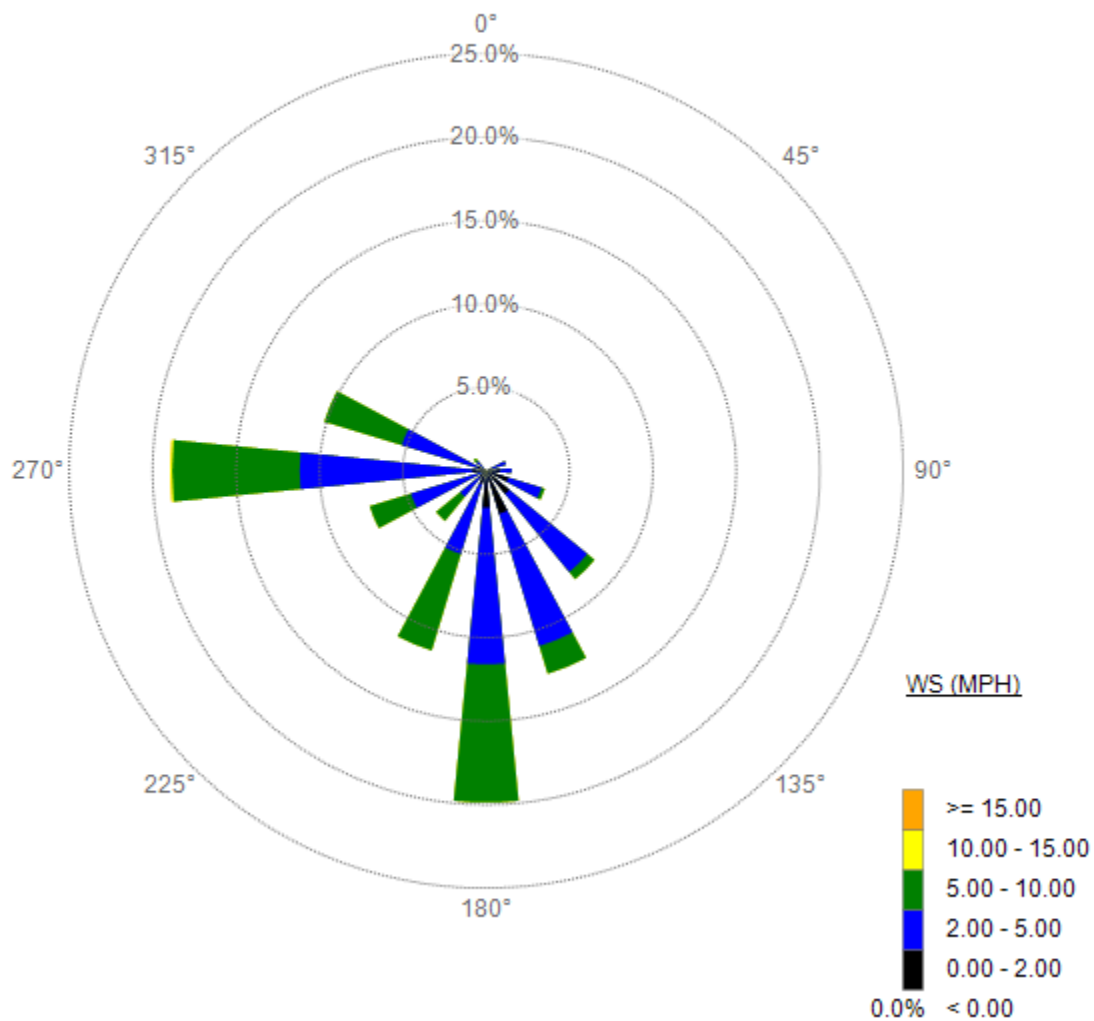

WS

70112 - CMPT

4/24/2019 - 4/24/2019

1440 1 Min values