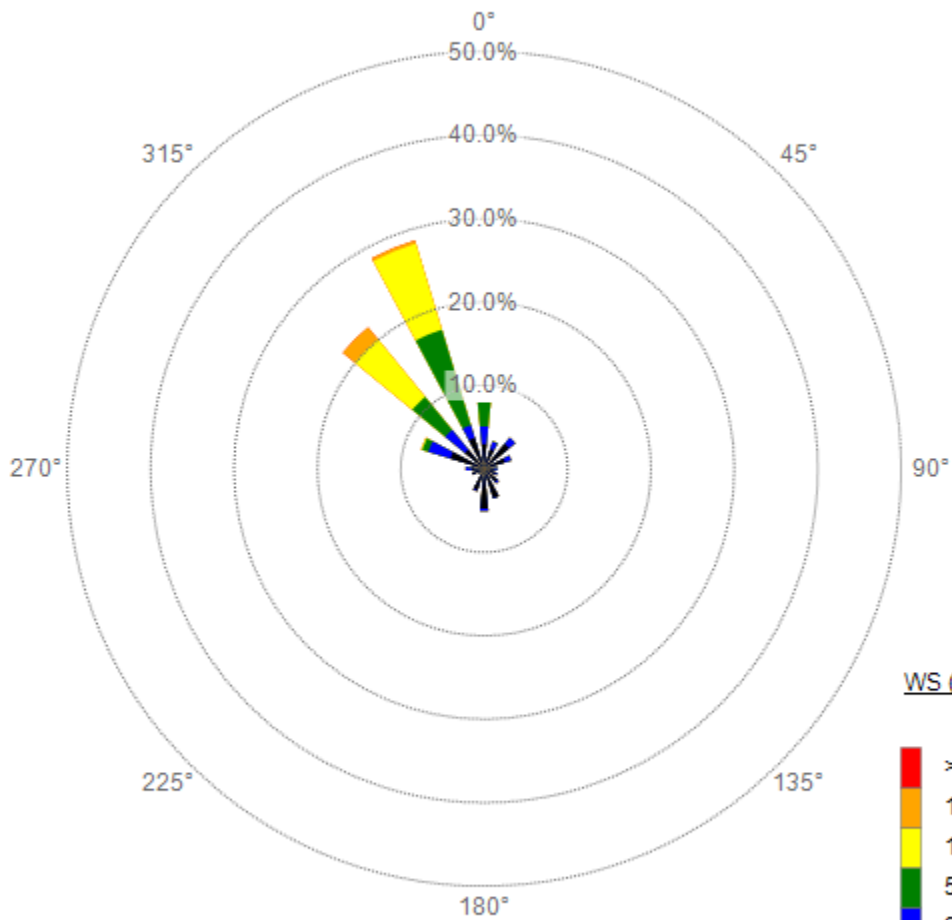

WS

33149 - PERI

7/22/2018 - 7/22/2018

1440 1 Min values

WS (MPH)