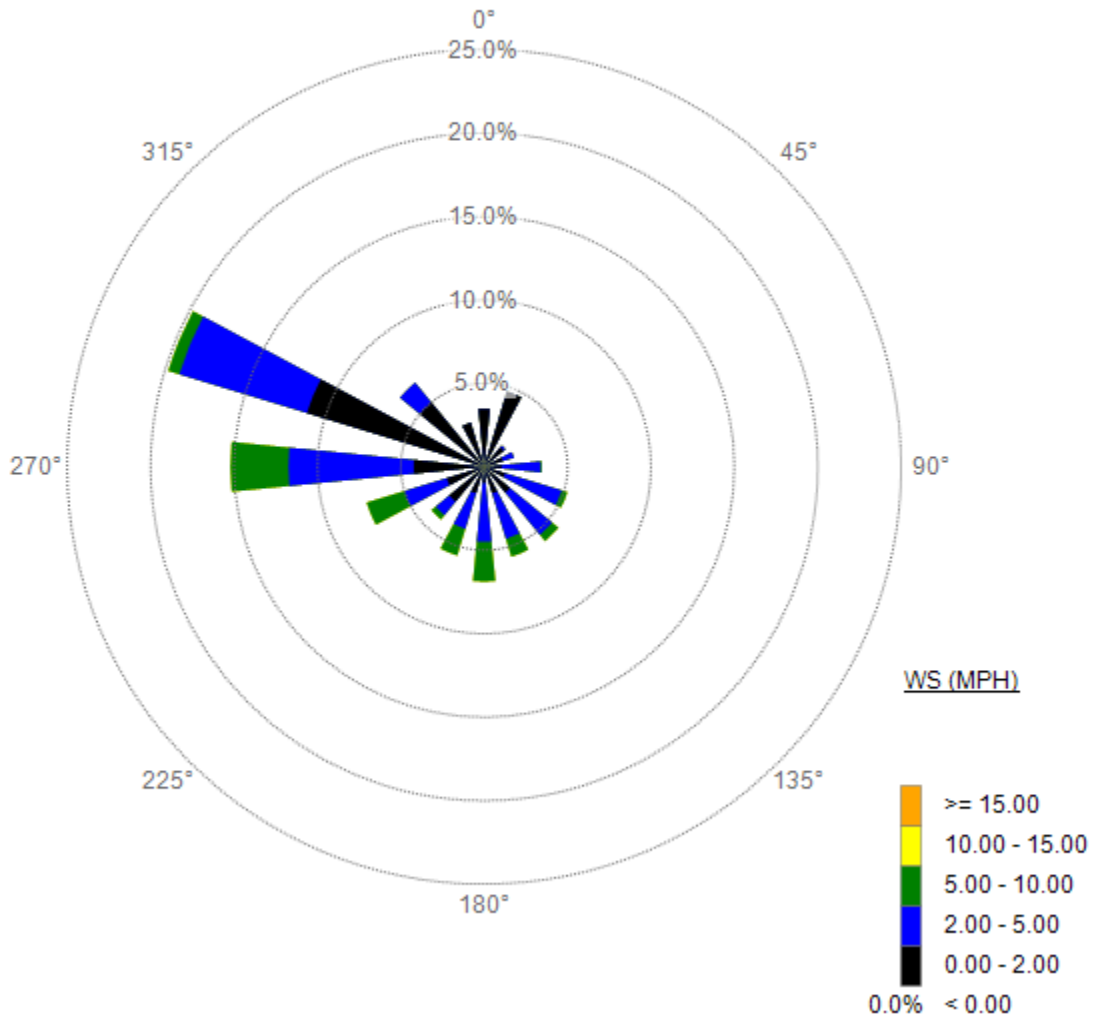

WS

70112 - CMPT

11/17/2020 - 11/17/2020

1440 1 Min values