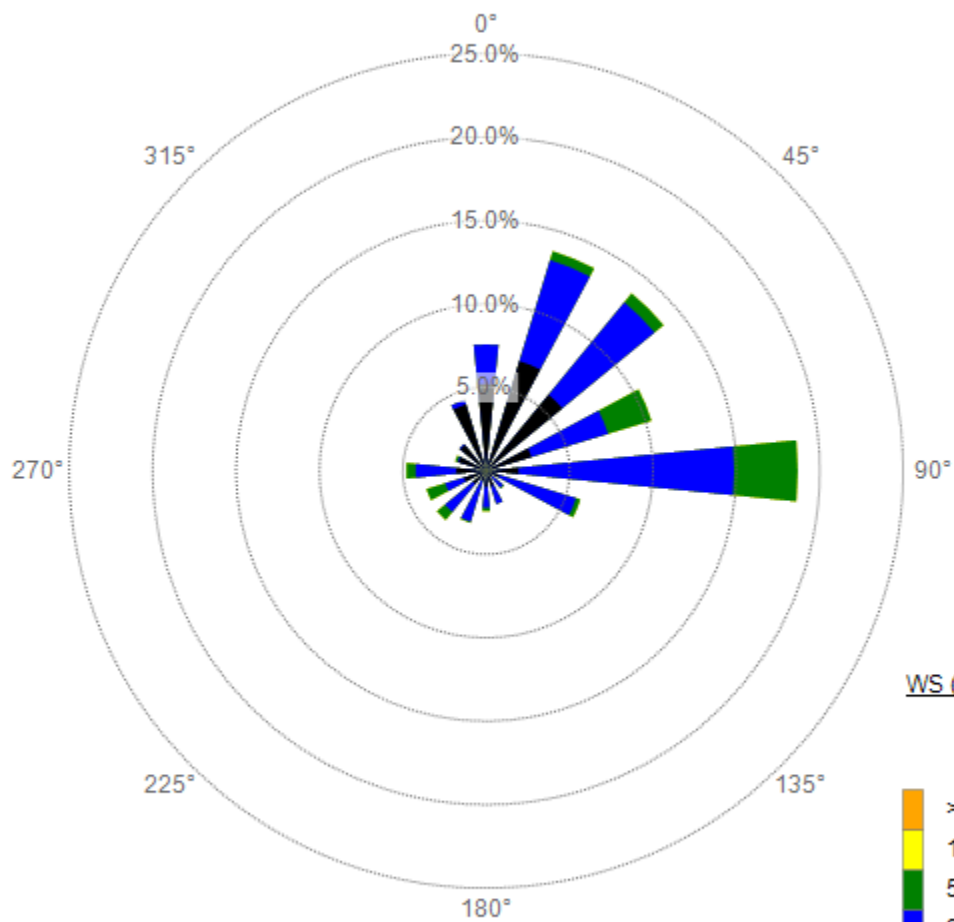

WS

70112 - CMPT

12/31/2018 - 12/31/2018

1440 1 Min values

WS (MPH)