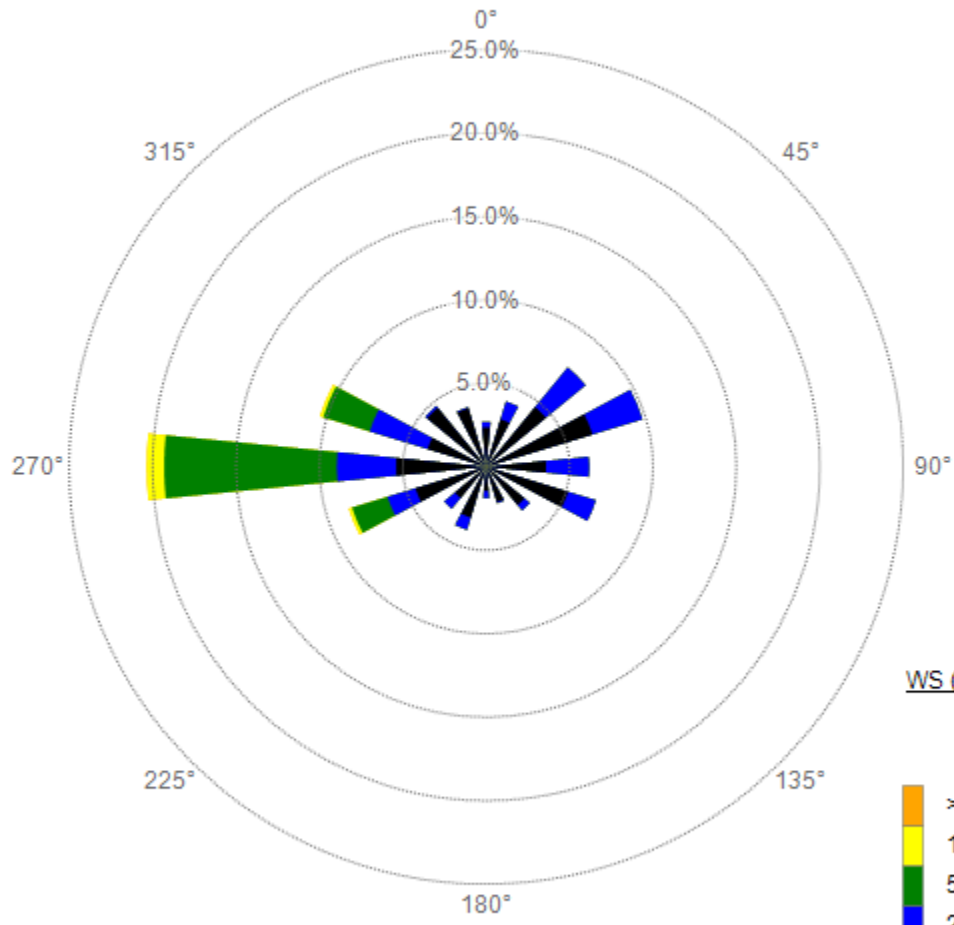

70112 - CMPT

1/9/2019 - 1/9/2019

1440 1 Min values

WS (MPH)

*****No wind data available for 1/6/19 due to station power failure.*****

WS

70112 - CMPT

1/3/2019 - 1/3/2019