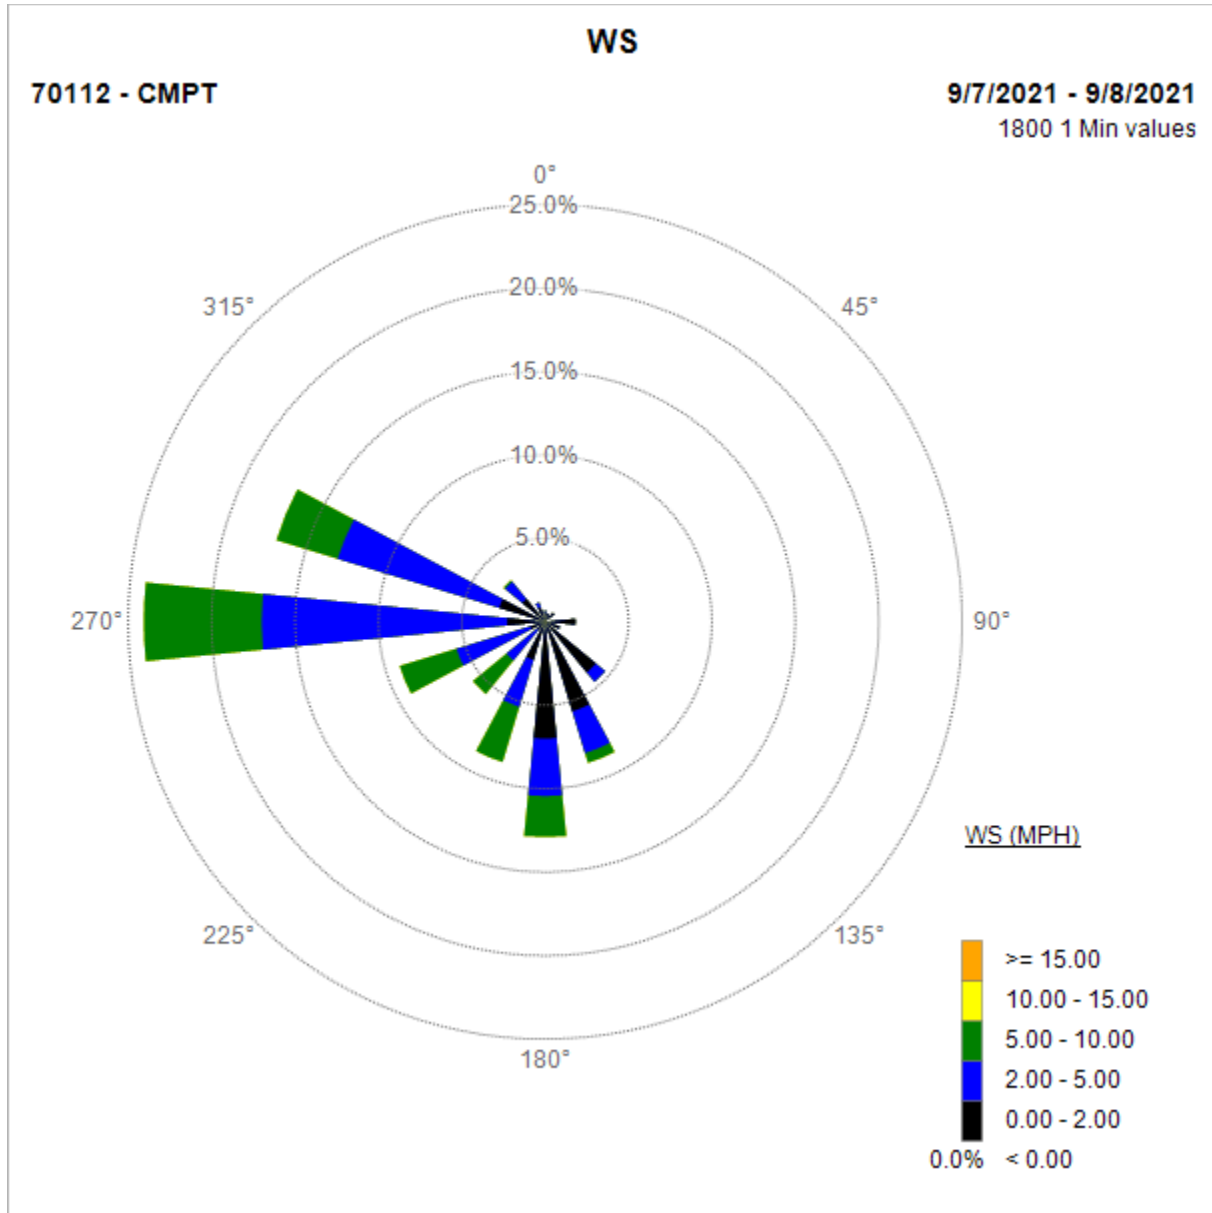

Paramount sampling days wind roses. Wind data is collected from Compton air monitoring station.

Paramount sampling days wind roses. Wind data is collected from Compton air monitoring station.

Paramount sampling days wind roses. Wind data is collected from Compton air monitoring station.