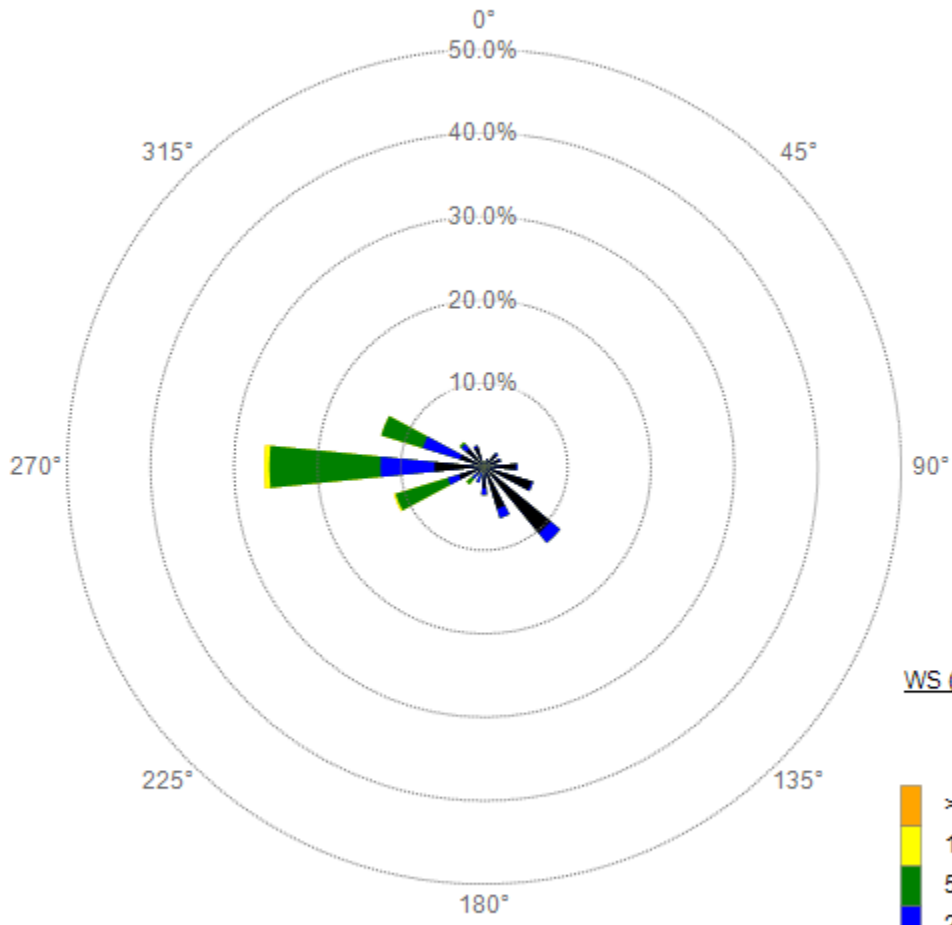

WS (MPH)

WS

70112 - CMPT

9/3/2020 - 9/3/2020

1440 1 Min values

WS (MPH)

WS

70112 - CMPT