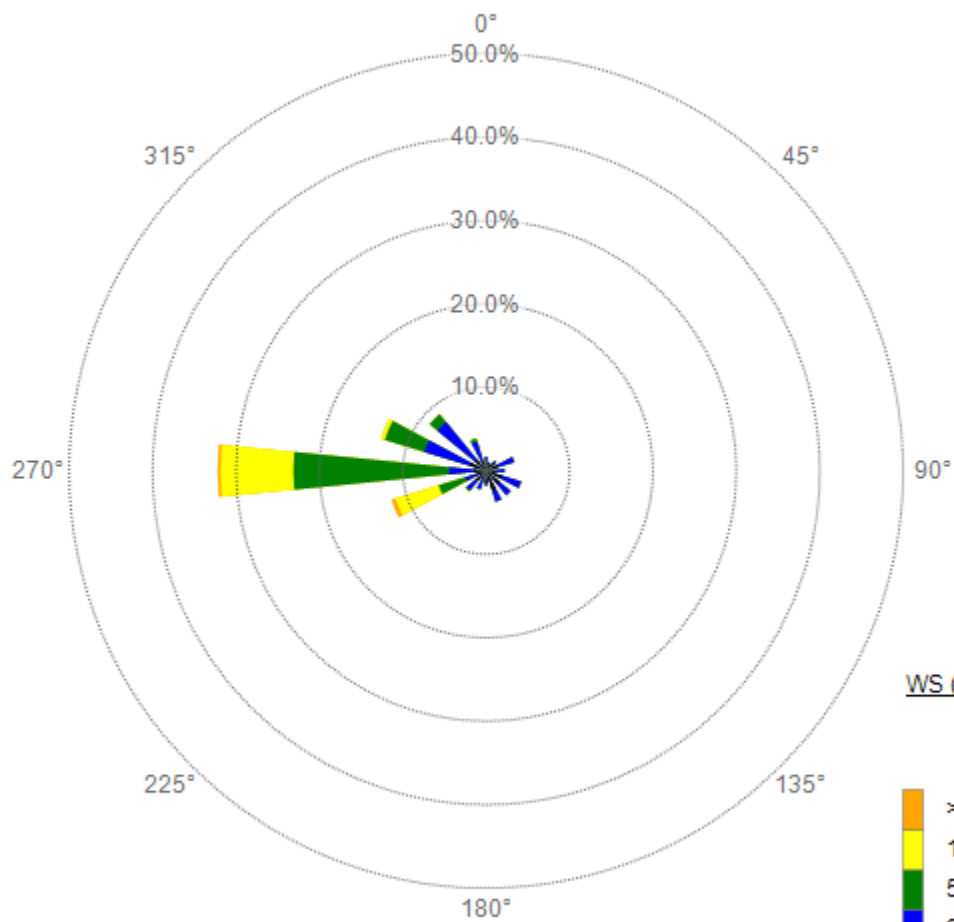

WS (MPH)

WS

70112 - CMPT

2/5/2019 - 2/5/2019

1440 1 Min values

WS (MPH)

WS

70112 - CMPT