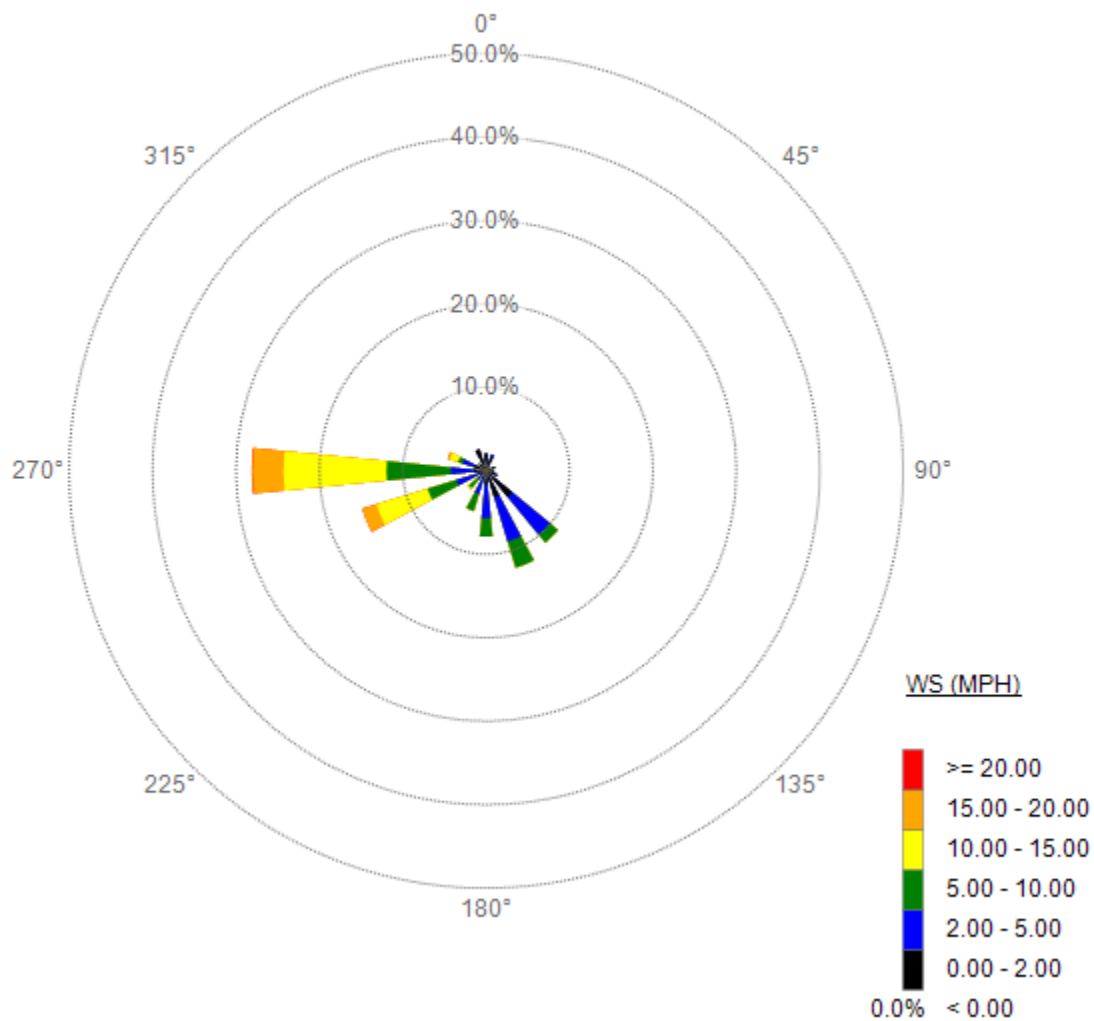

WS

70112 - CMPT

5/21/2019 - 5/21/2019

1440 1 Min values