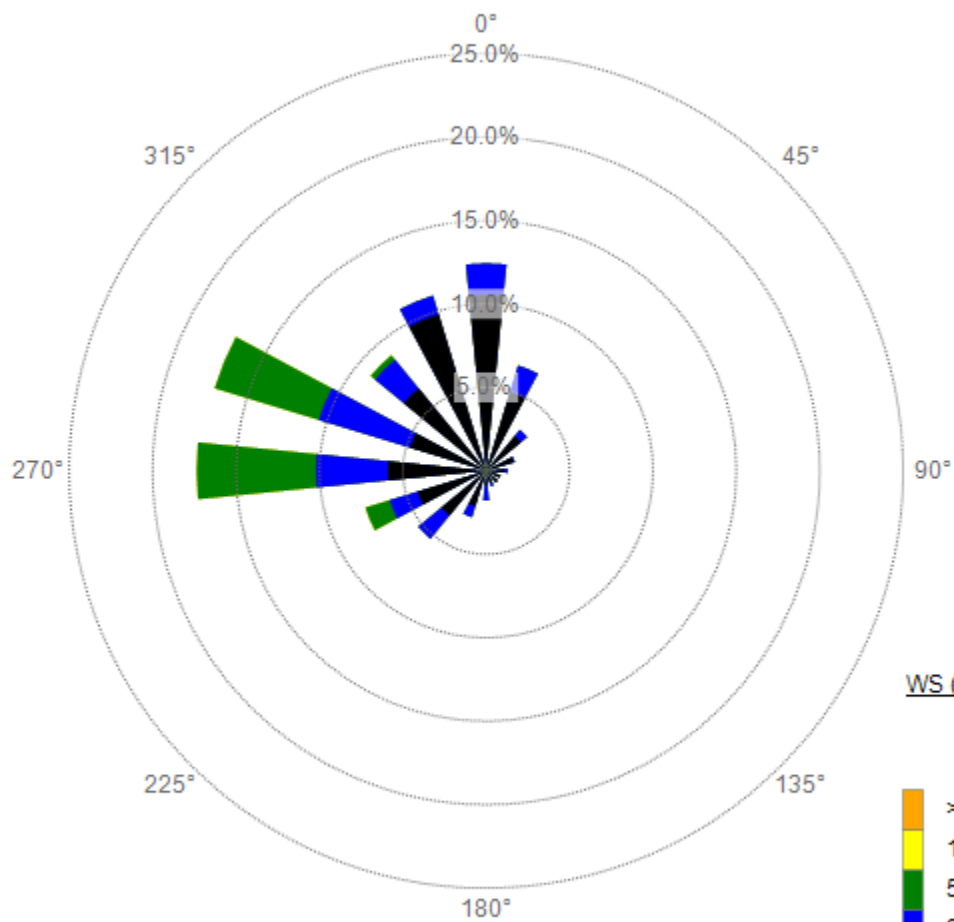

WS

70112 - CMPT

11/4/2020 - 11/4/2020

1440 1 Min values