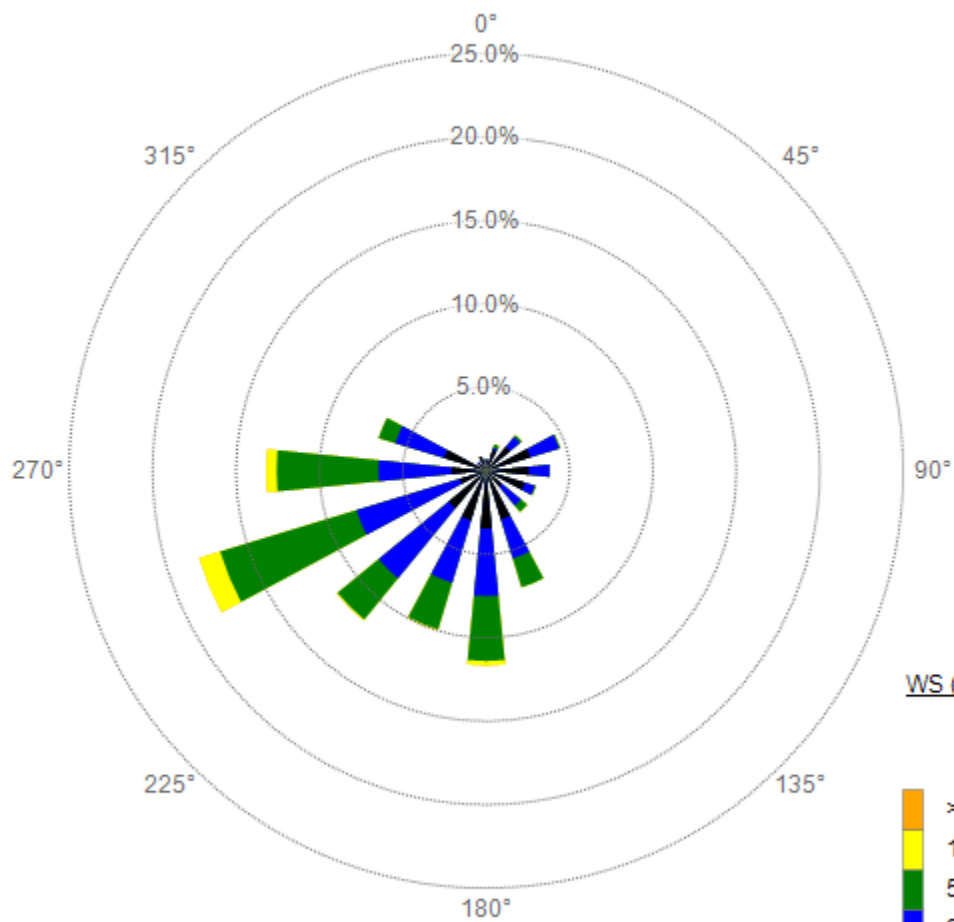

WS

70112 - CMPT

4/21/2020 - 4/21/2020

1440 1 Min values

WS (MPH)