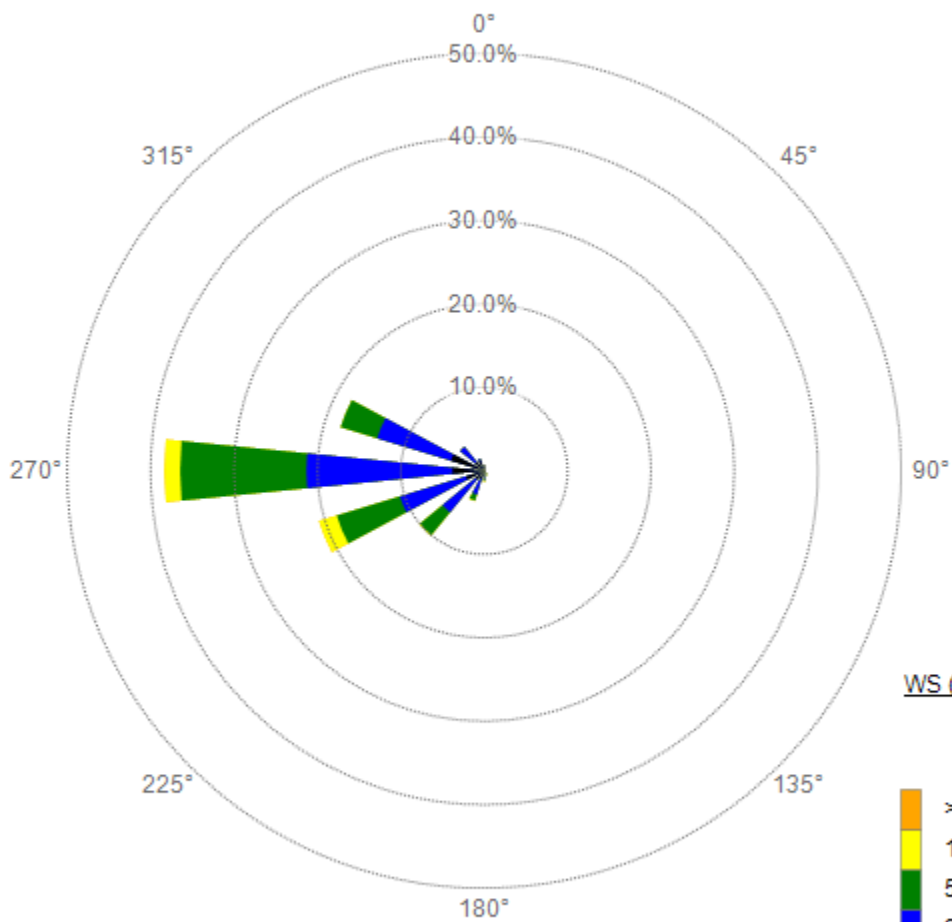

WS

70112 - CMPT

5/10/2020 - 5/10/2020

1440 1 Min values

WS (MPH)