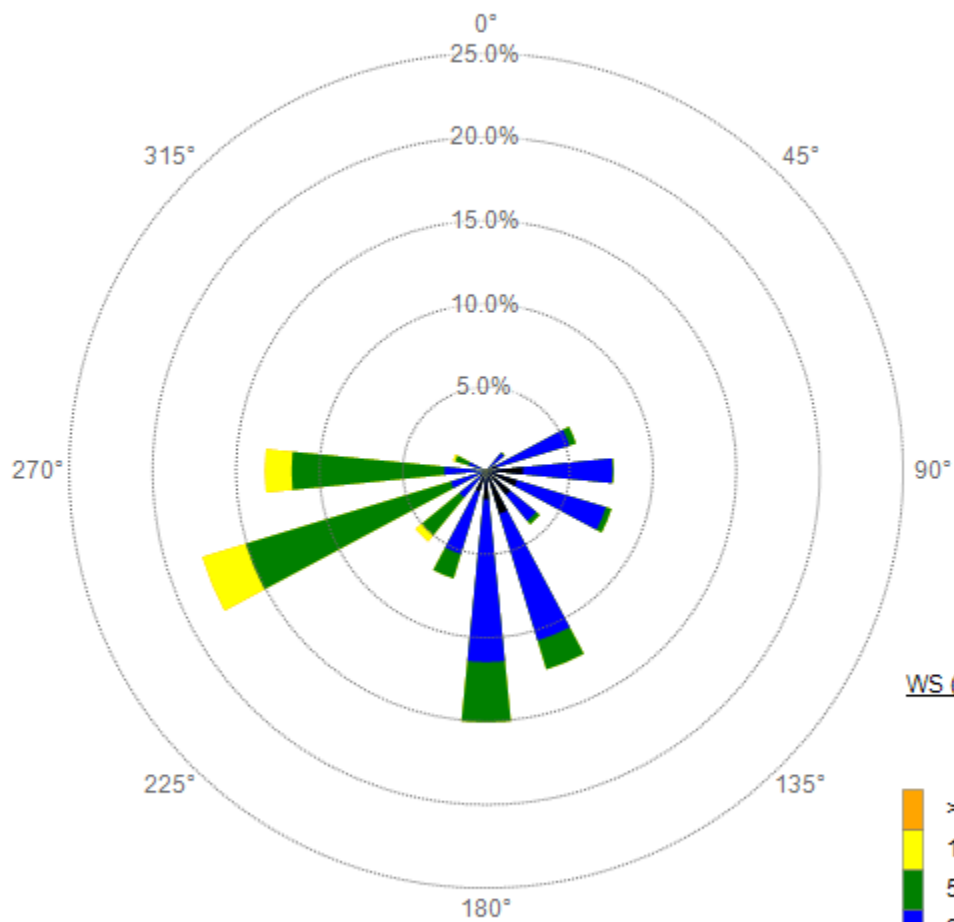

WS

70112 - CMPT

3/1/2020 - 3/1/2020
1440 1 Min values