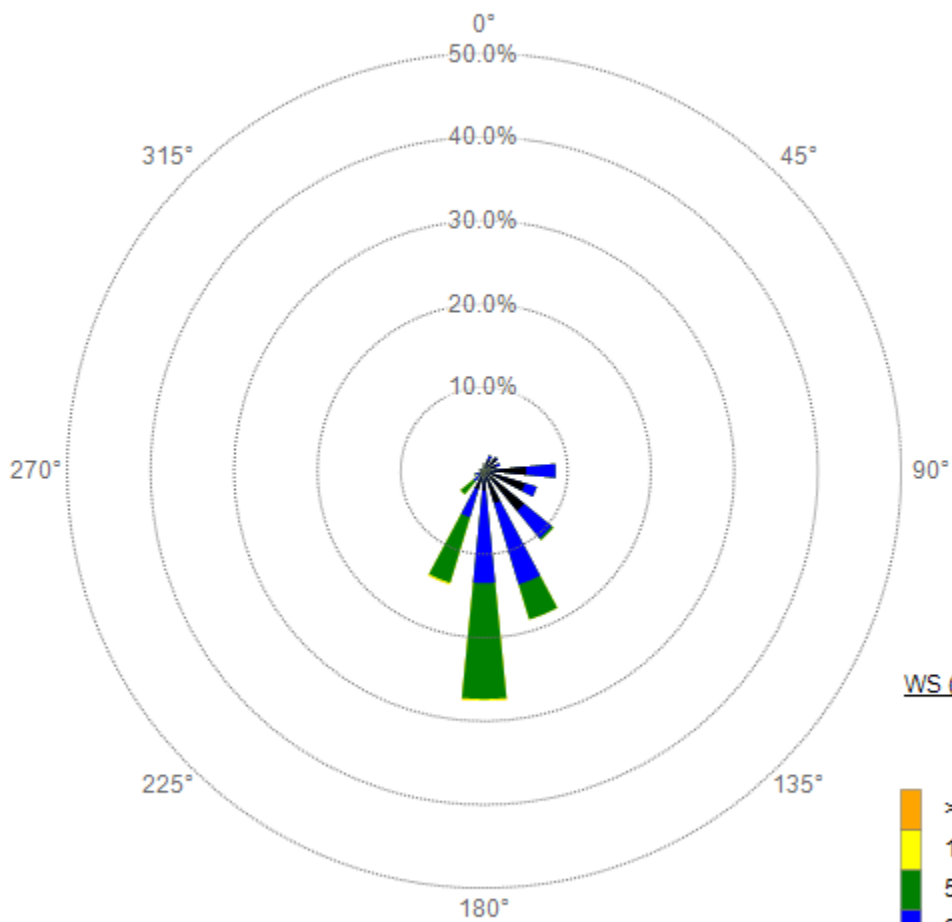

WS

70112 - CMPT

9/20/2018 - 9/20/2018

1440 1 Min values

WS (MPH)