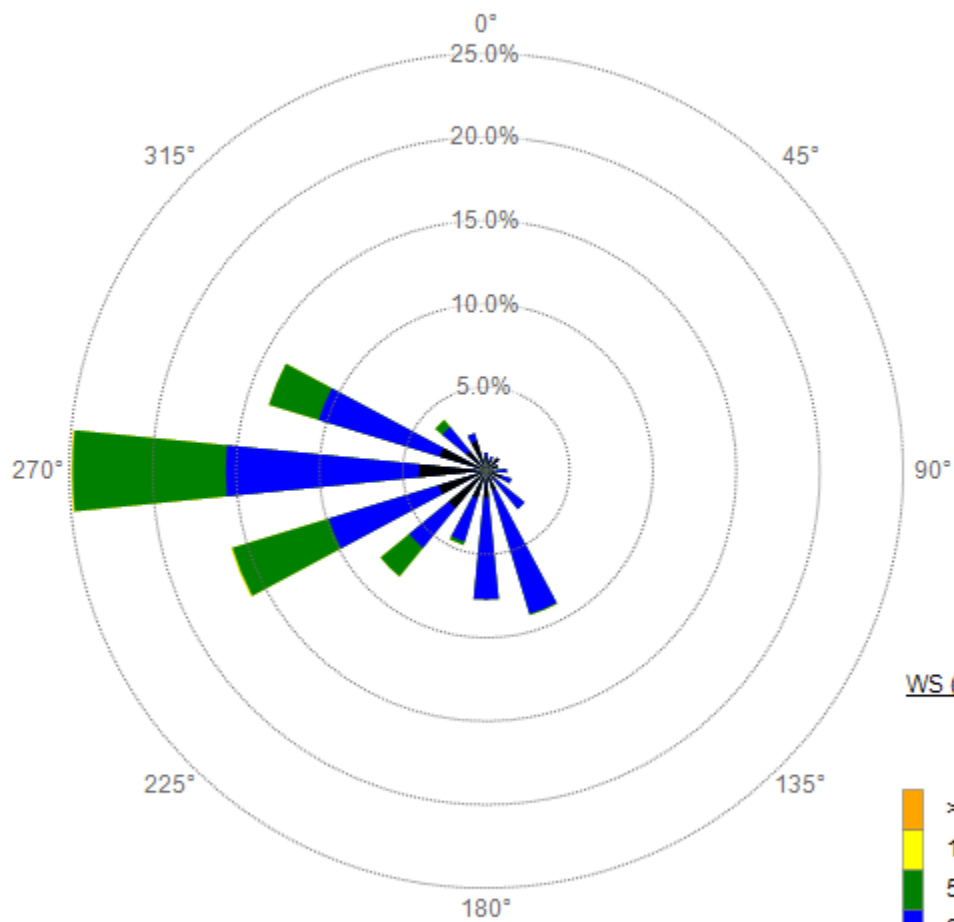

WS

70112 - CMPT

4/30/2020 - 4/30/2020

1440 1 Min values