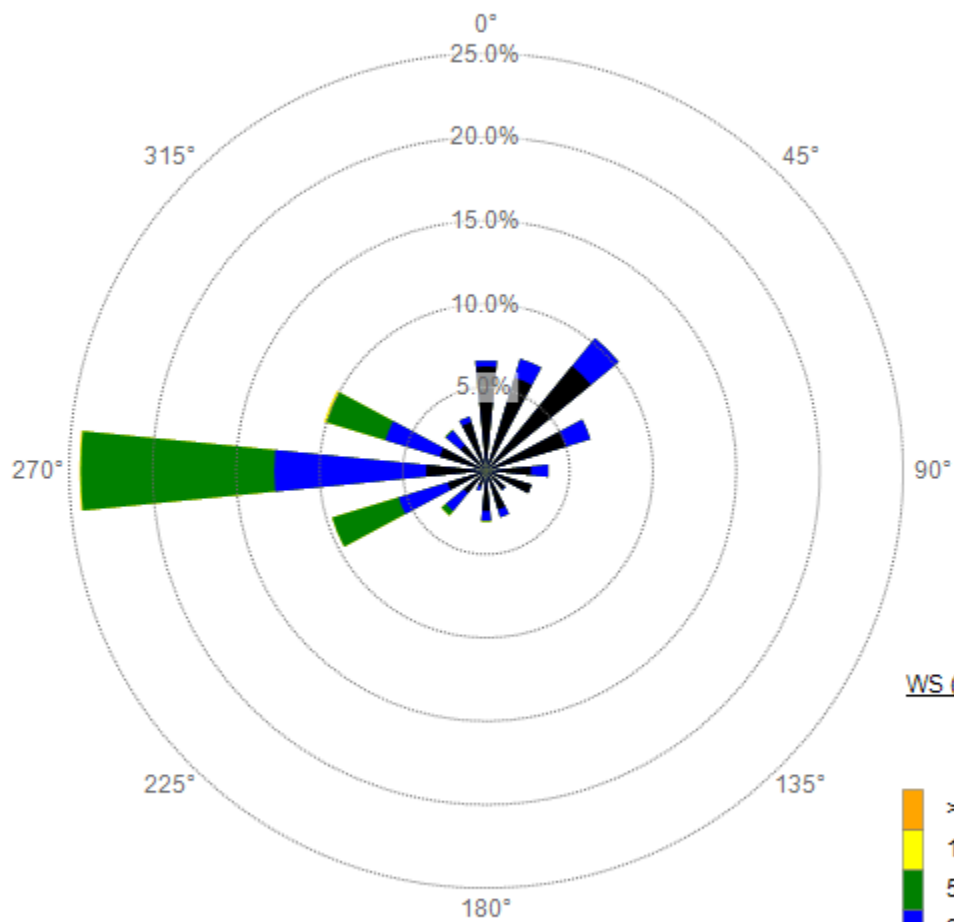

WS

70112 - CMPT

2/24/2020 - 2/24/2020

1440 1 Min values