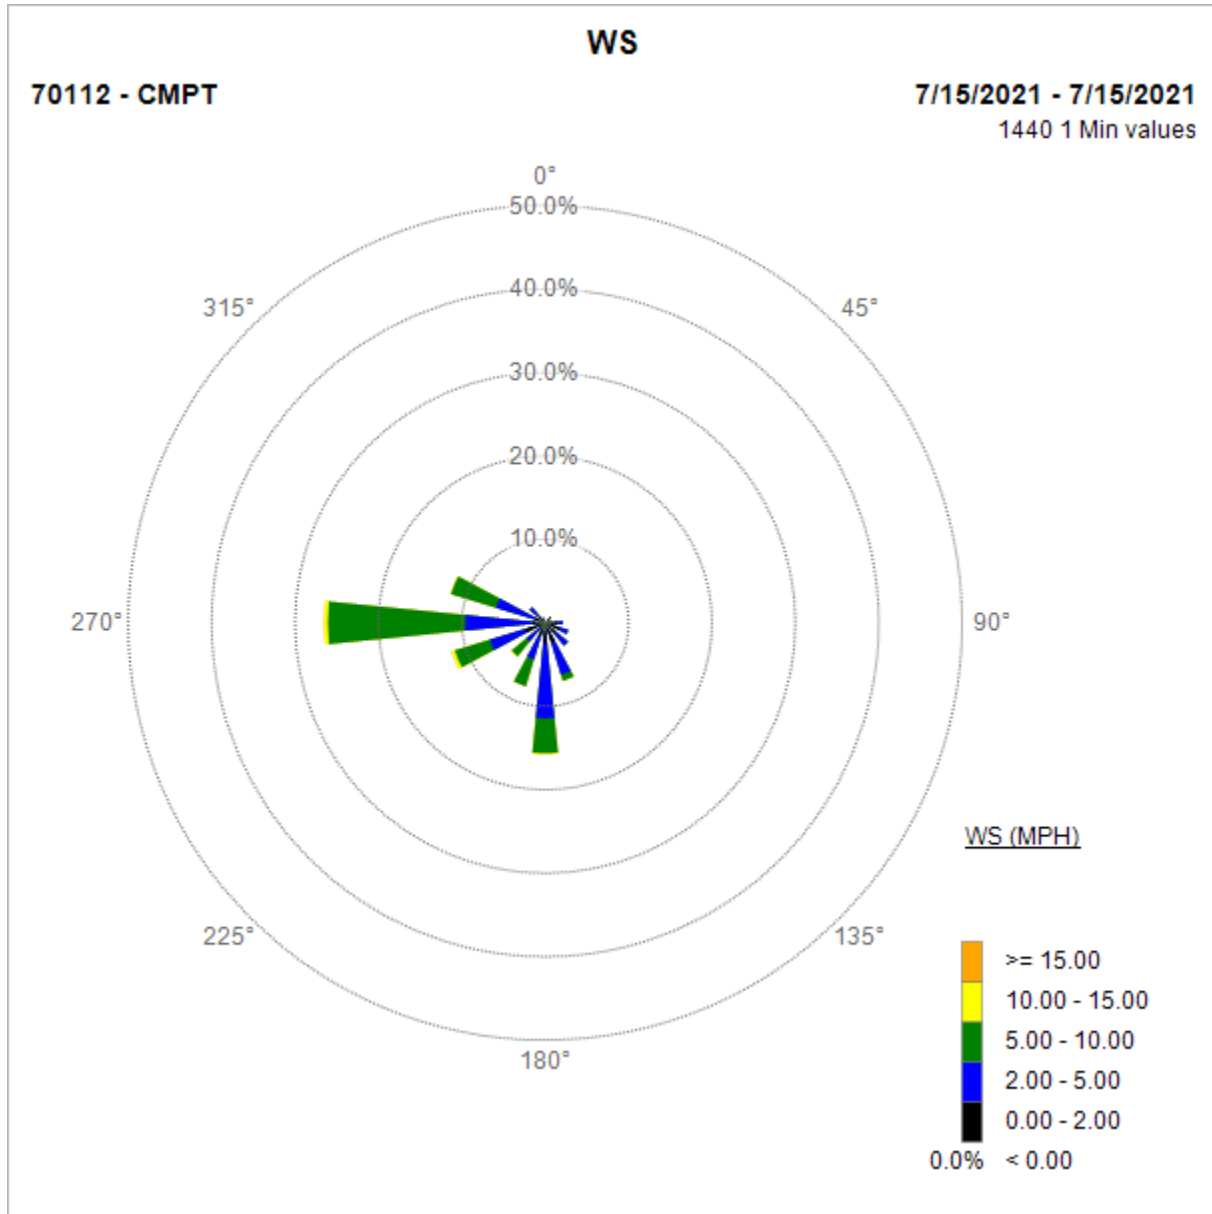

Paramount sampling days wind roses. Wind data is collected from Compton air monitoring station.