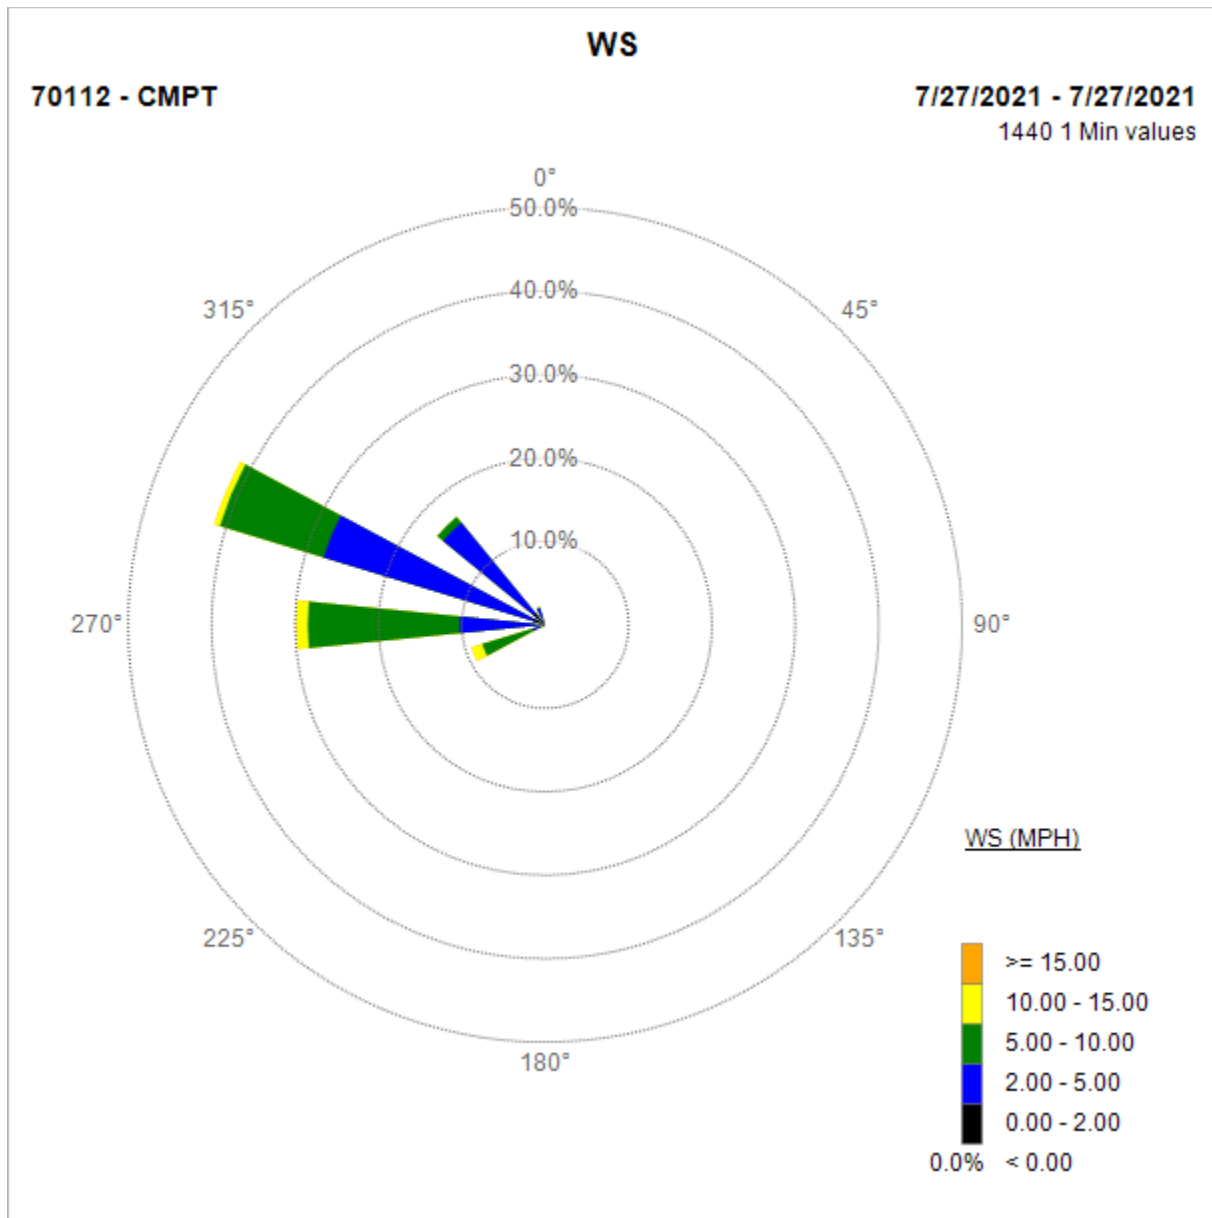

Paramount sampling days wind roses. Wind data is collected from Compton air monitoring station.