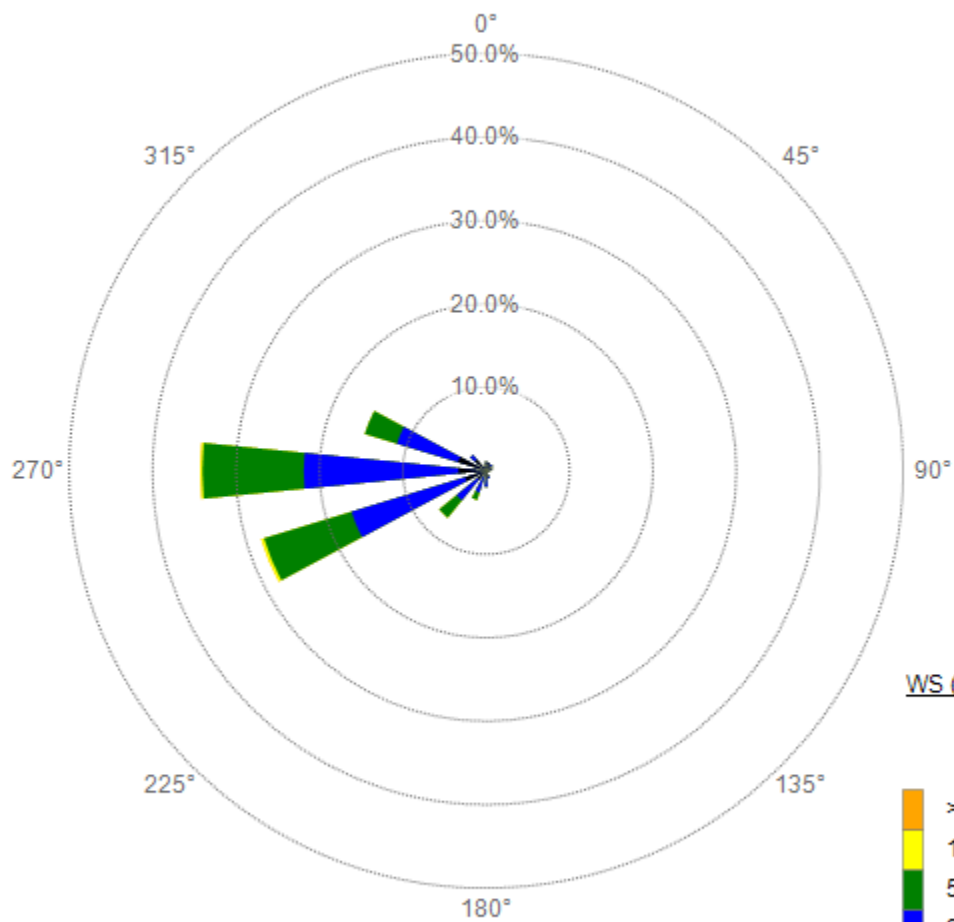

WS

70112 - CMPT

5/20/2018 - 5/20/2018

1440 1 Min values

WS (MPH)