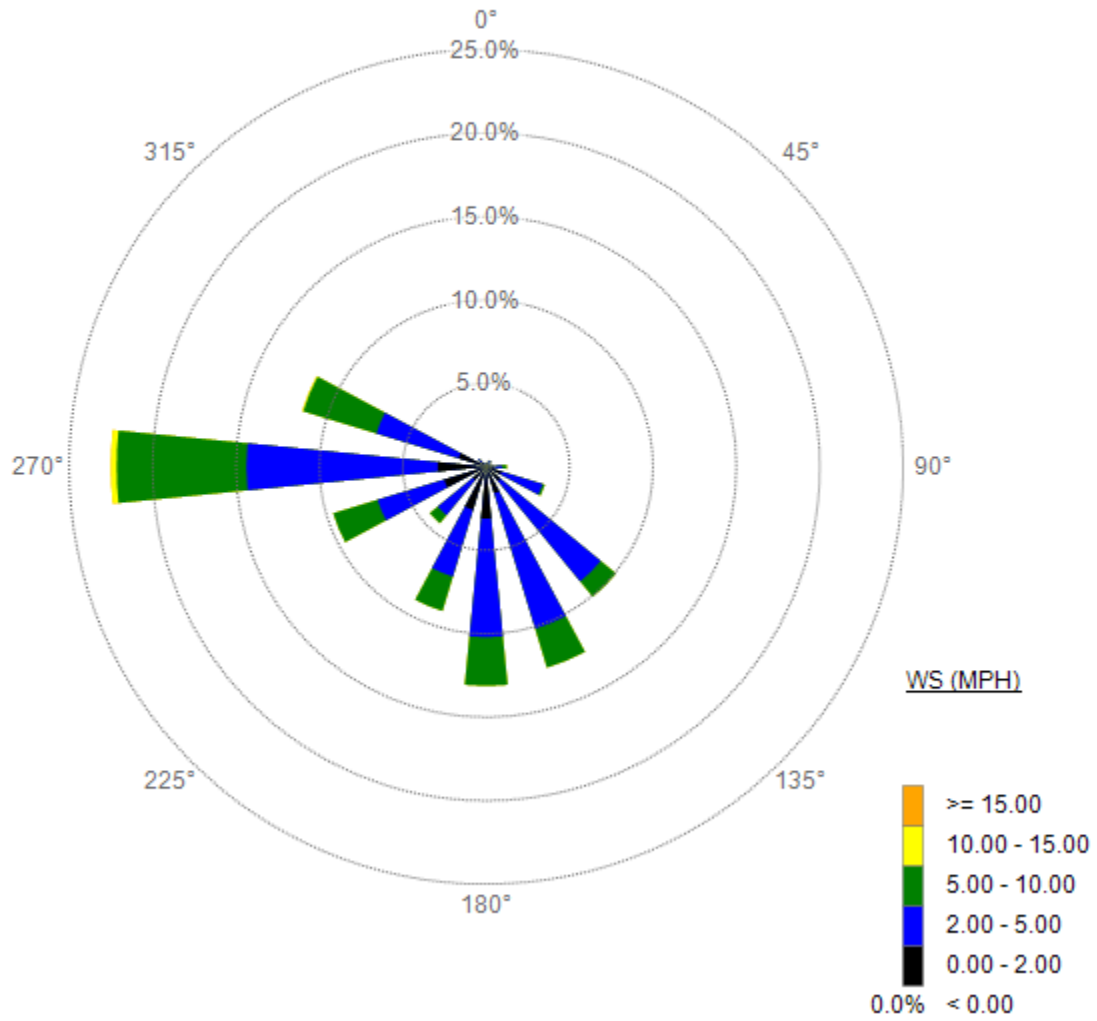

WS (MPH)

WS

70112 - CMPT

9/29/2018 - 9/29/2018

1440 1 Min values

WS

70112 - CMPT

9/26/2018 - 9/26/2018