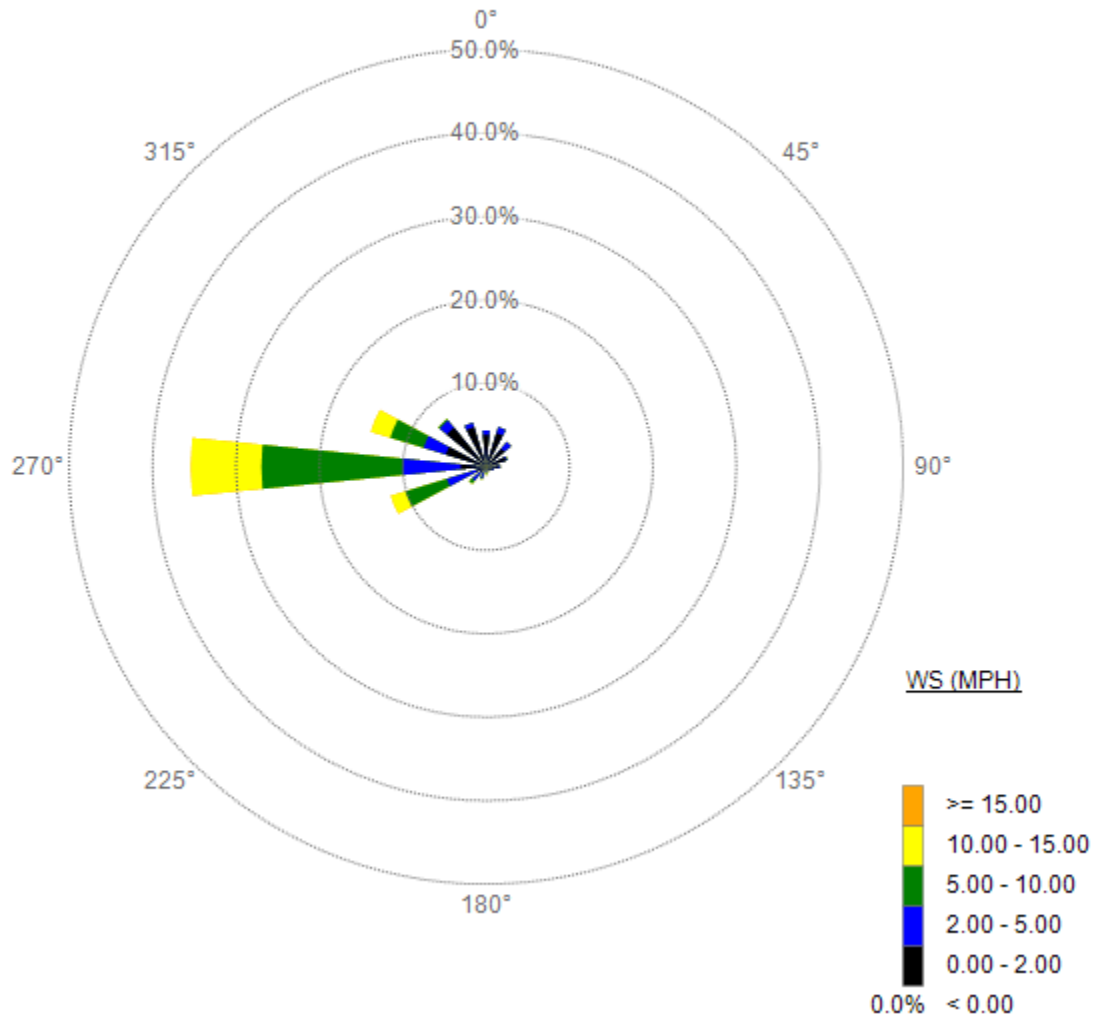

WS

70112 - CMPT

5/24/2019 - 5/24/2019

1440 1 Min values