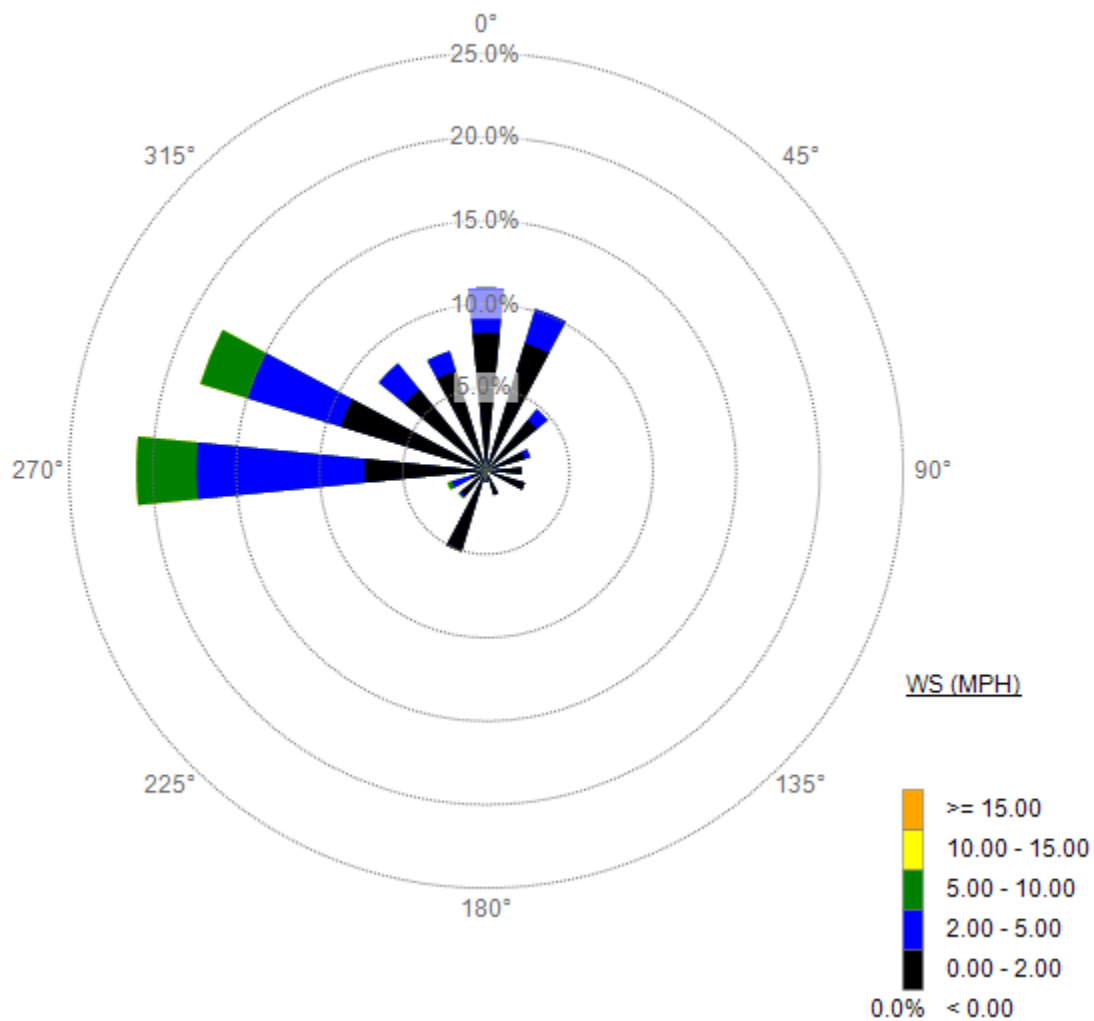

WS

70112 - CMPT

11/21/2017 - 11/21/2017

1440 1 Min values