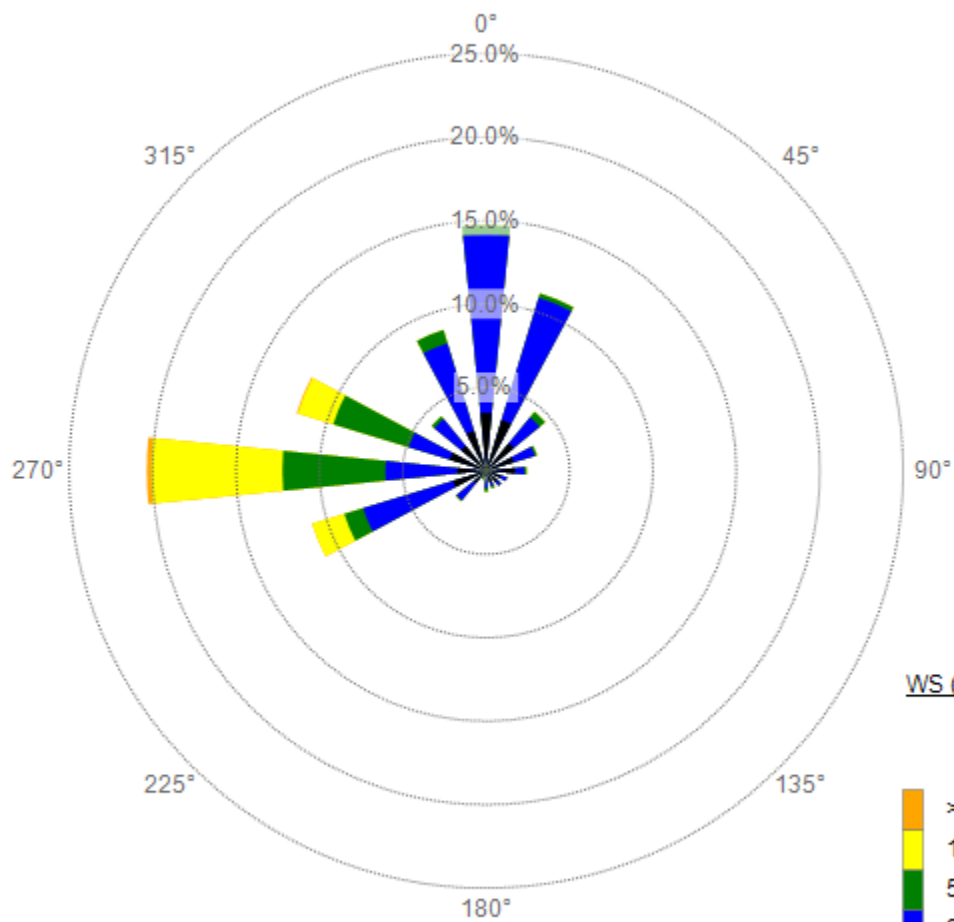

WS

70112 - CMPT

6/9/2020 - 6/9/2020

1440 1 Min values

WS (MPH)