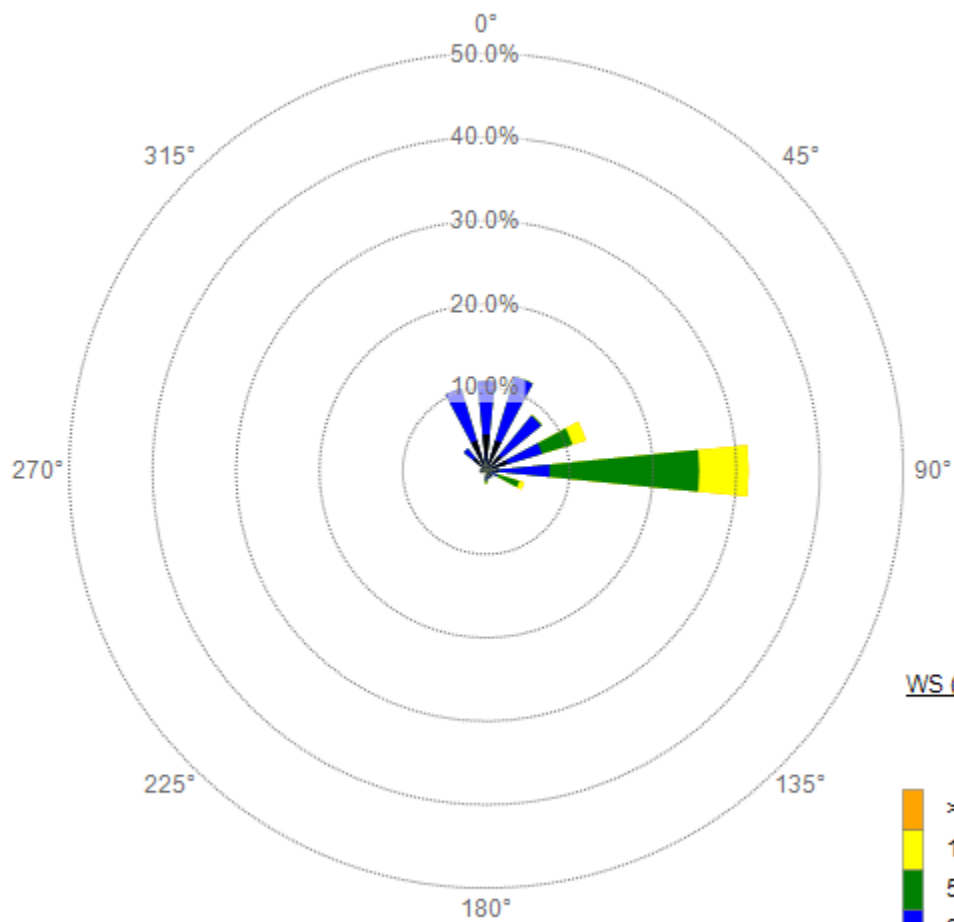

WS

70112 - CMPT

10/30/2019 - 10/30/2019

1440 1 Min values

WS (MPH)