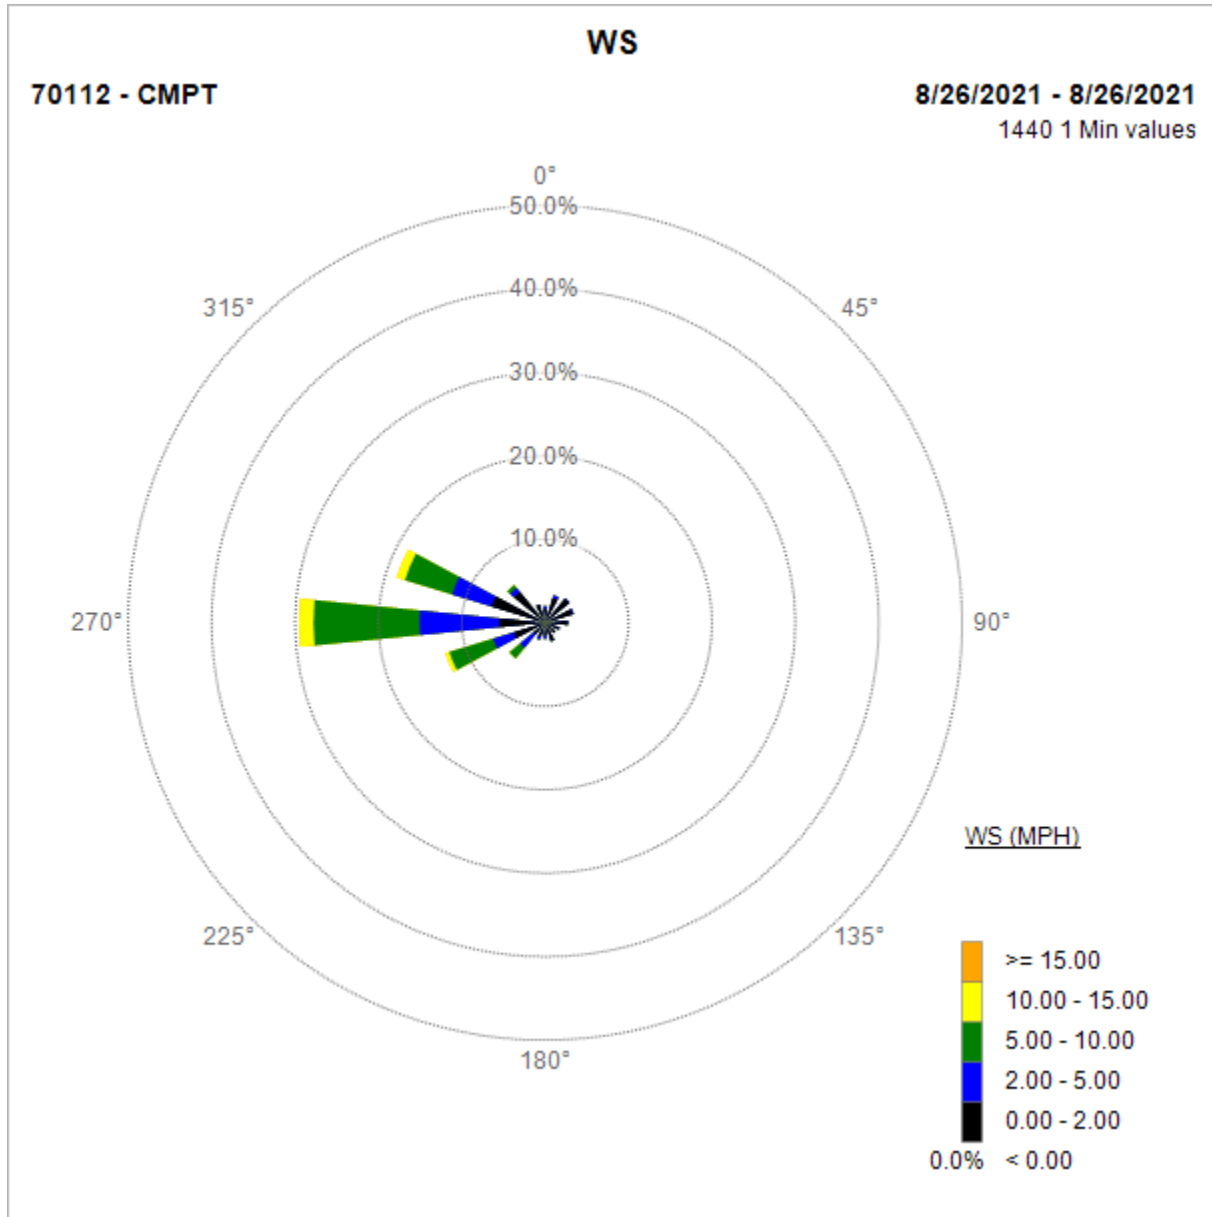

Paramount sampling days wind roses. Wind data is collected from Compton air monitoring station.

Paramount sampling days wind roses. Wind data is collected from Compton air monitoring station.

Paramount sampling days wind roses. Wind data is collected from Compton air monitoring station.