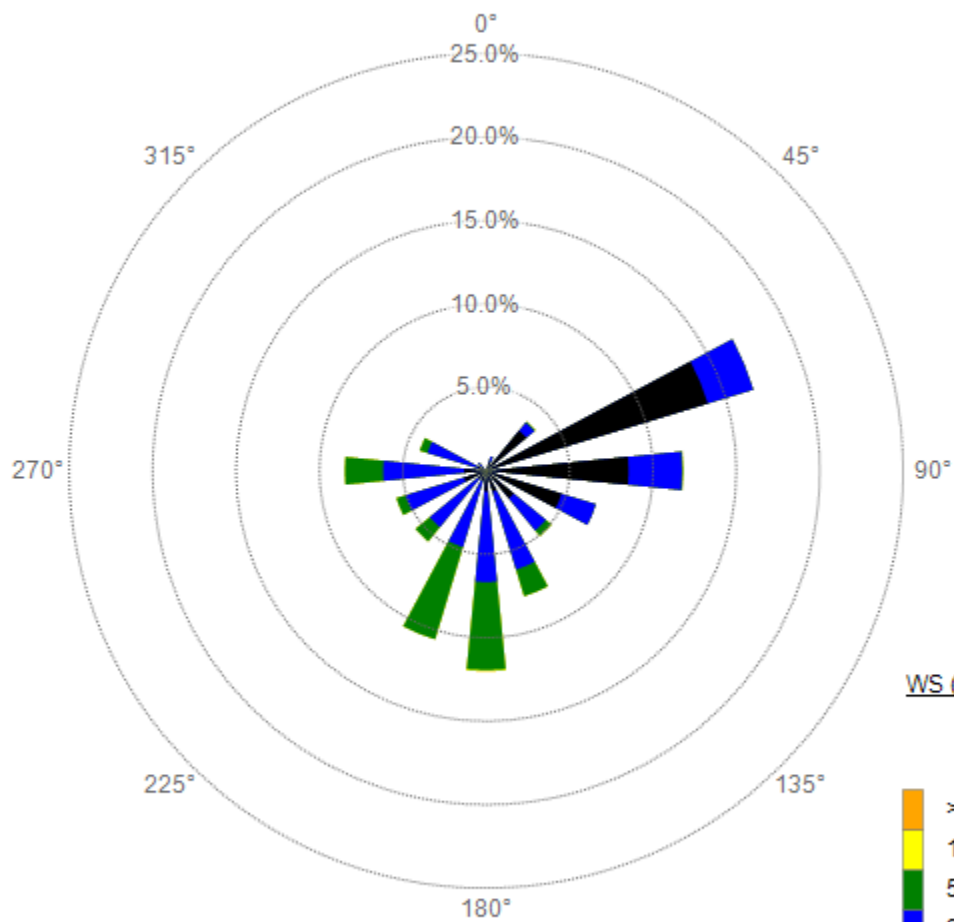

WS

70112 - CMPT

3/9/2018 - 3/9/2018

1440 1 Min values

WS (MPH)

*****Data missing from 0947-1133 03/06/18*****

WS

70112 - CMPT