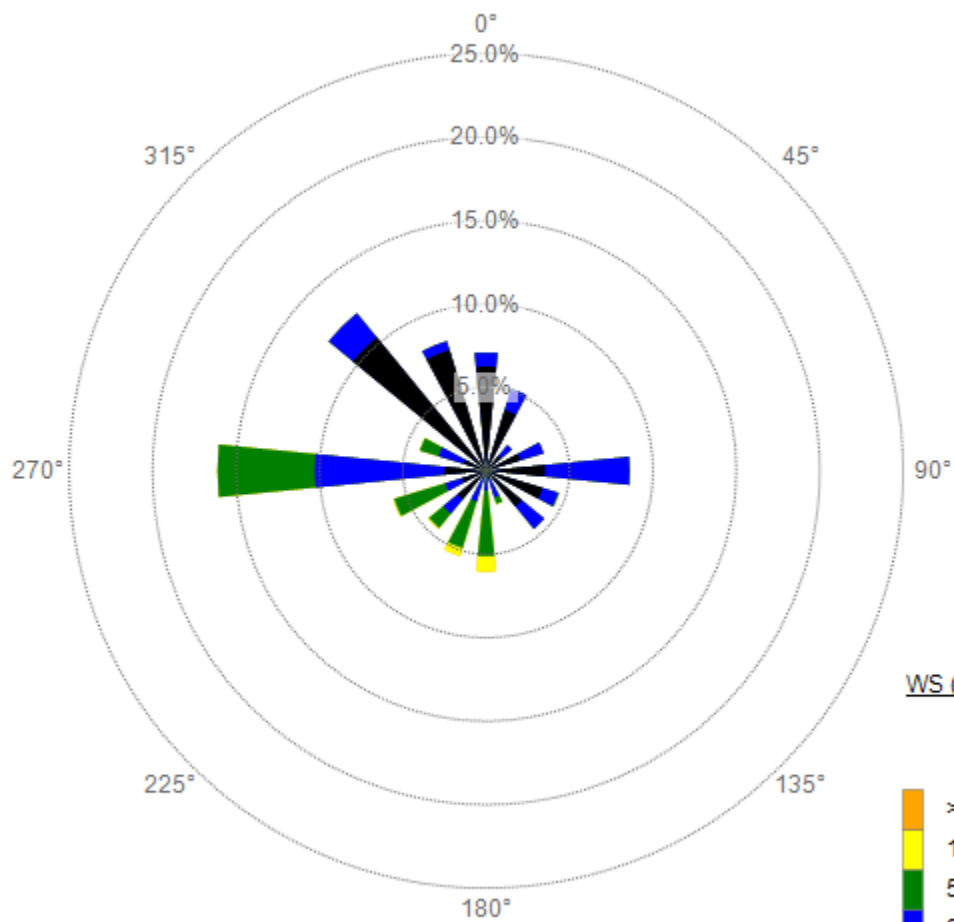

WS (MPH)

WS

70112 - CMPT

2/5/2019 - 2/5/2019

1440 1 Min values

WS (MPH)

WS

70112 - CMPT