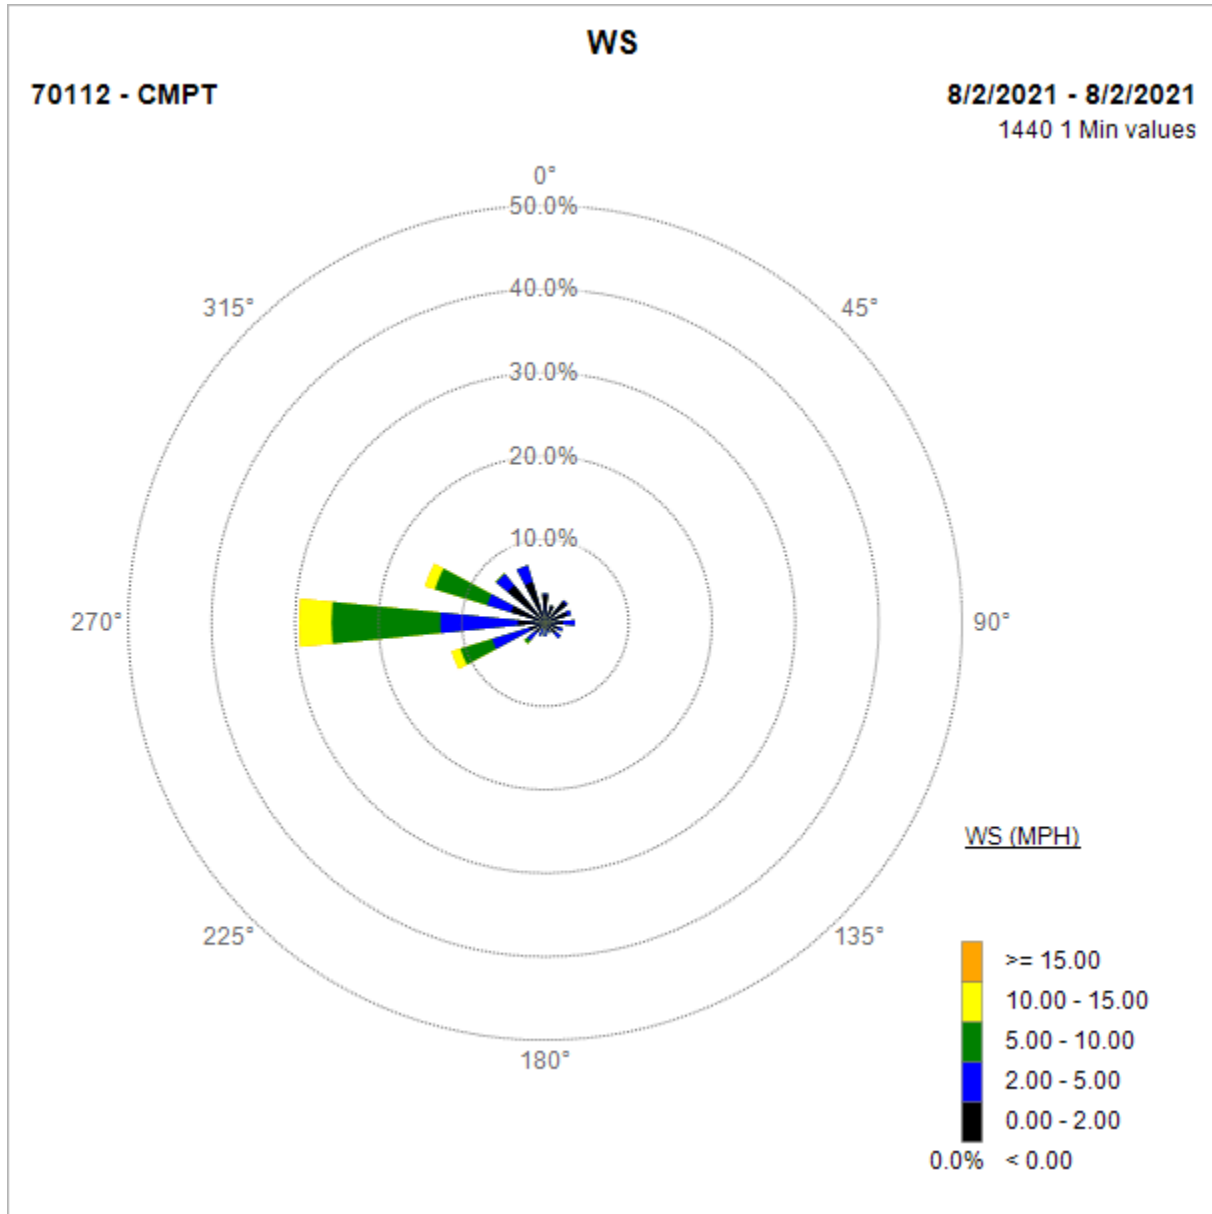

Paramount sampling days wind roses. Wind data is collected from Compton air monitoring station.