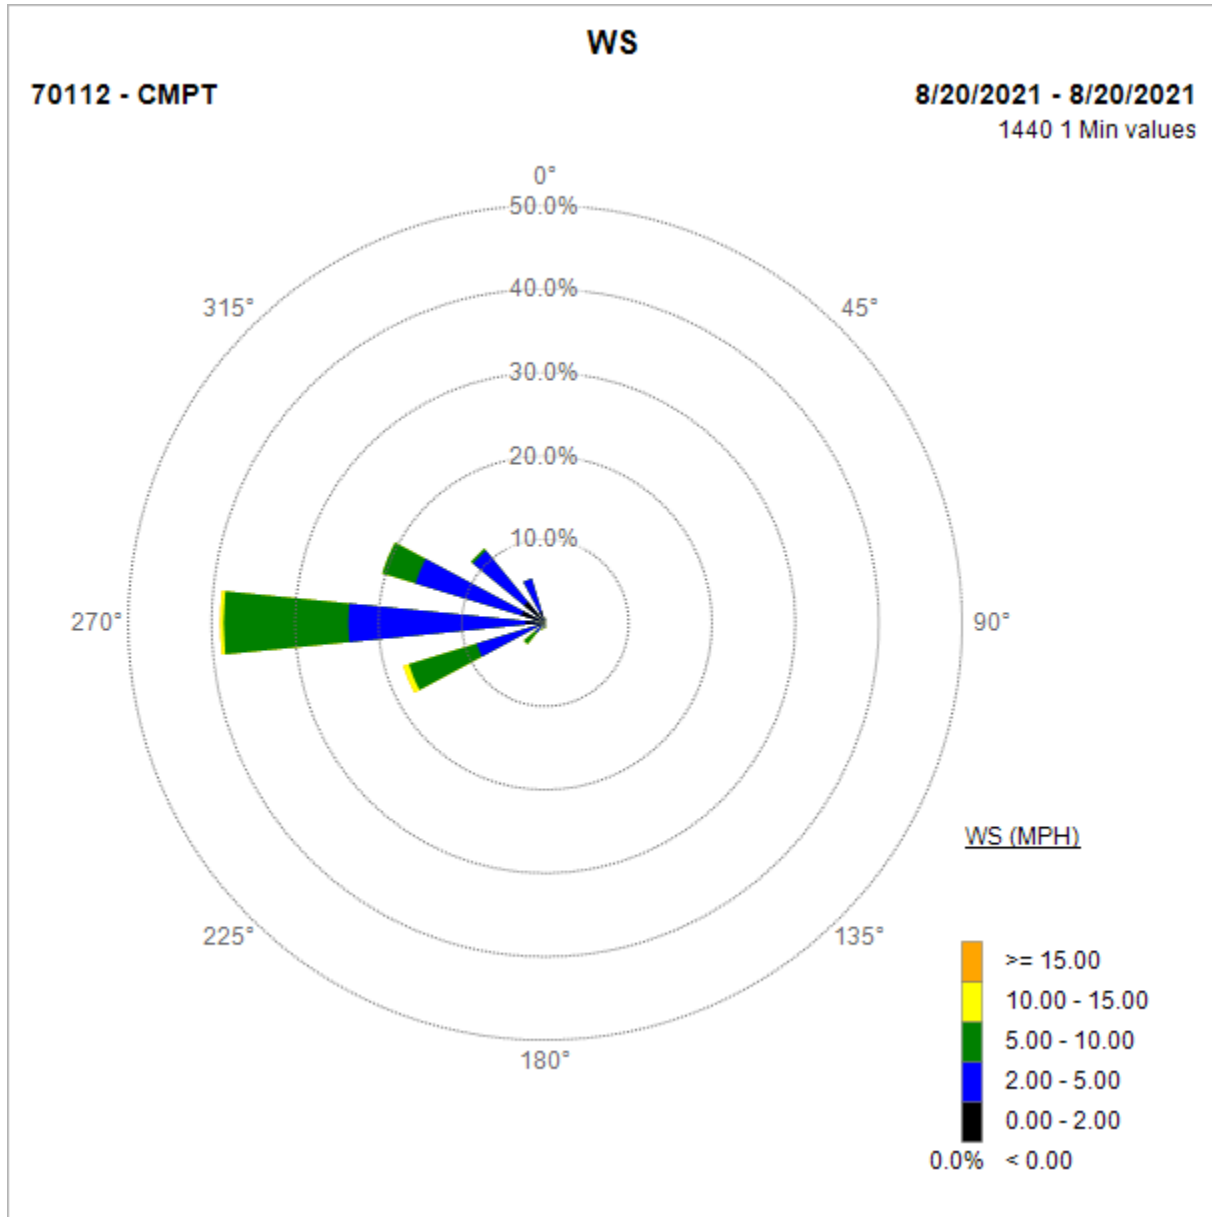

Paramount sampling days wind roses. Wind data is collected from Compton air monitoring station.