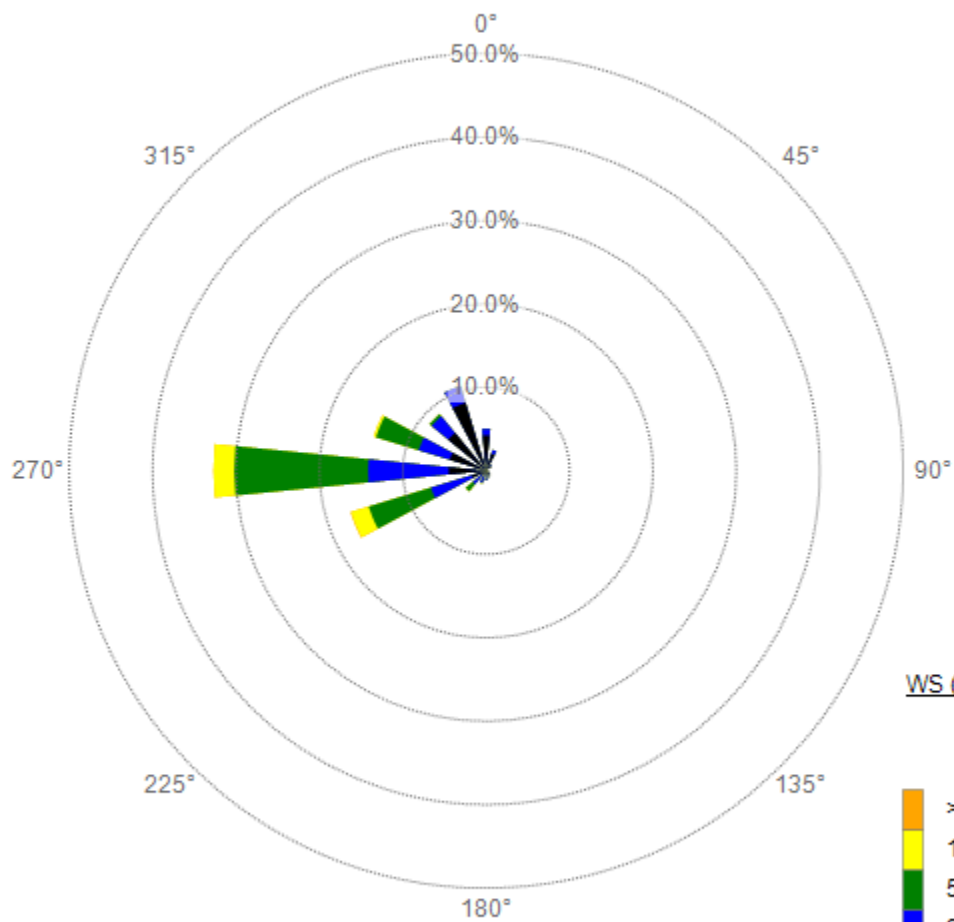

WS

70112 - CMPT

6/30/2020 - 6/30/2020

1440 1 Min values

WS (MPH)