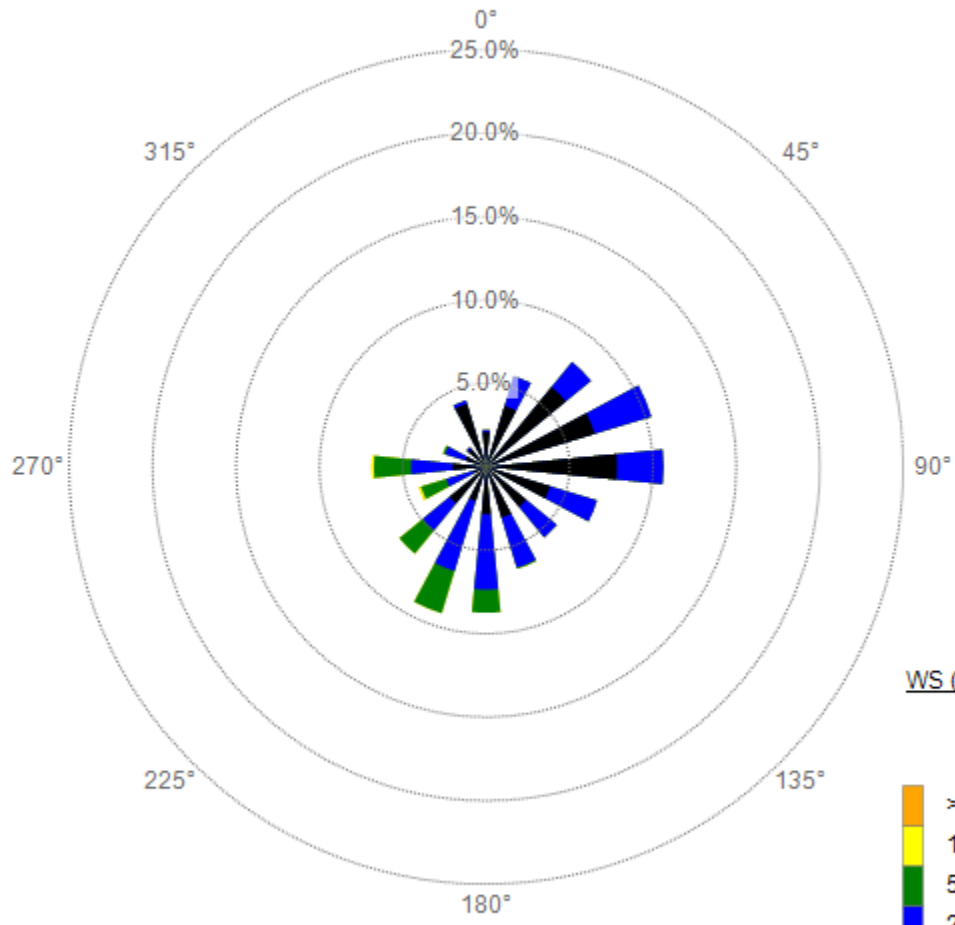

WS

70112 - CMPT

1/30/2019 - 1/30/2019

1440 1 Min values

WS (MPH)