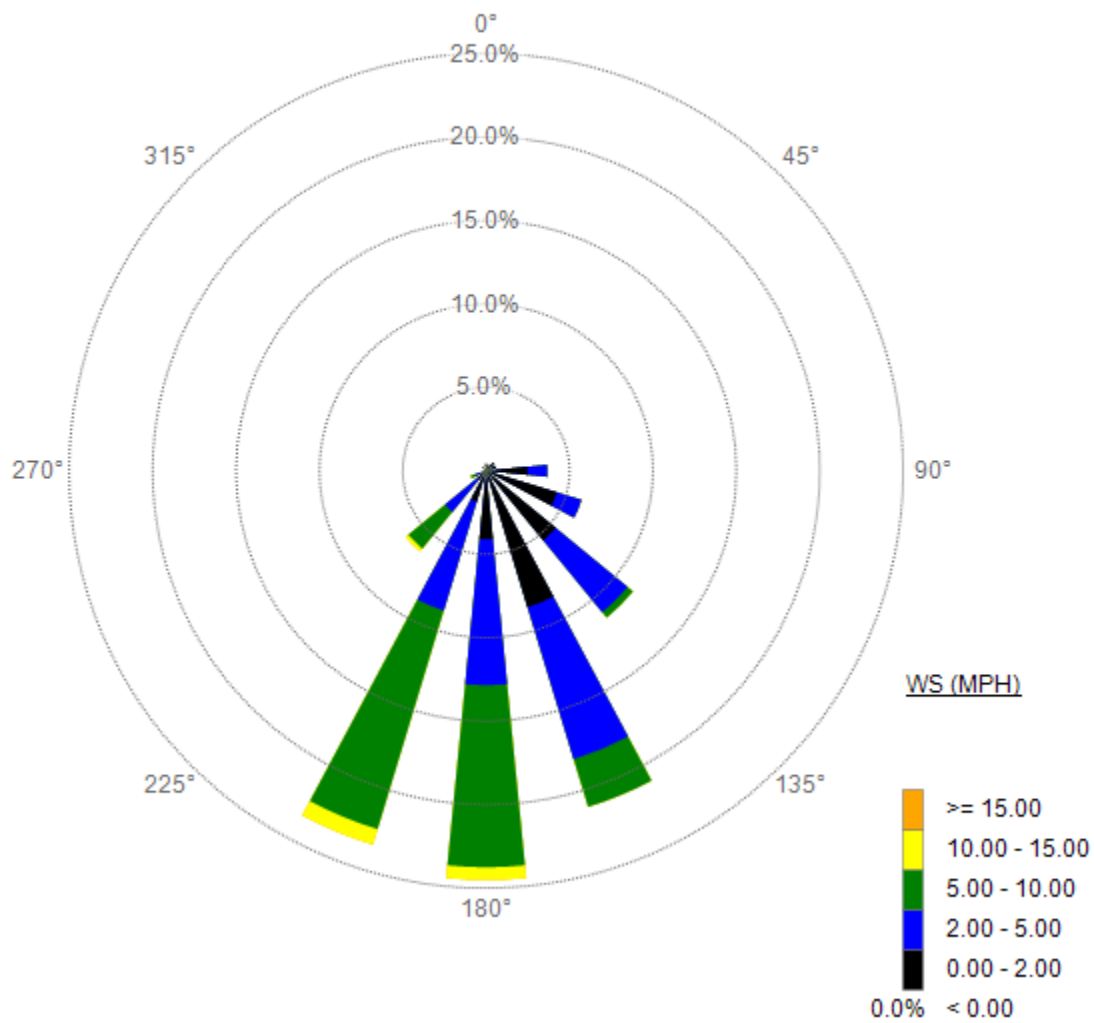

WS

70112 - CMPT

7/7/2018 - 7/7/2018
1440 1 Min values