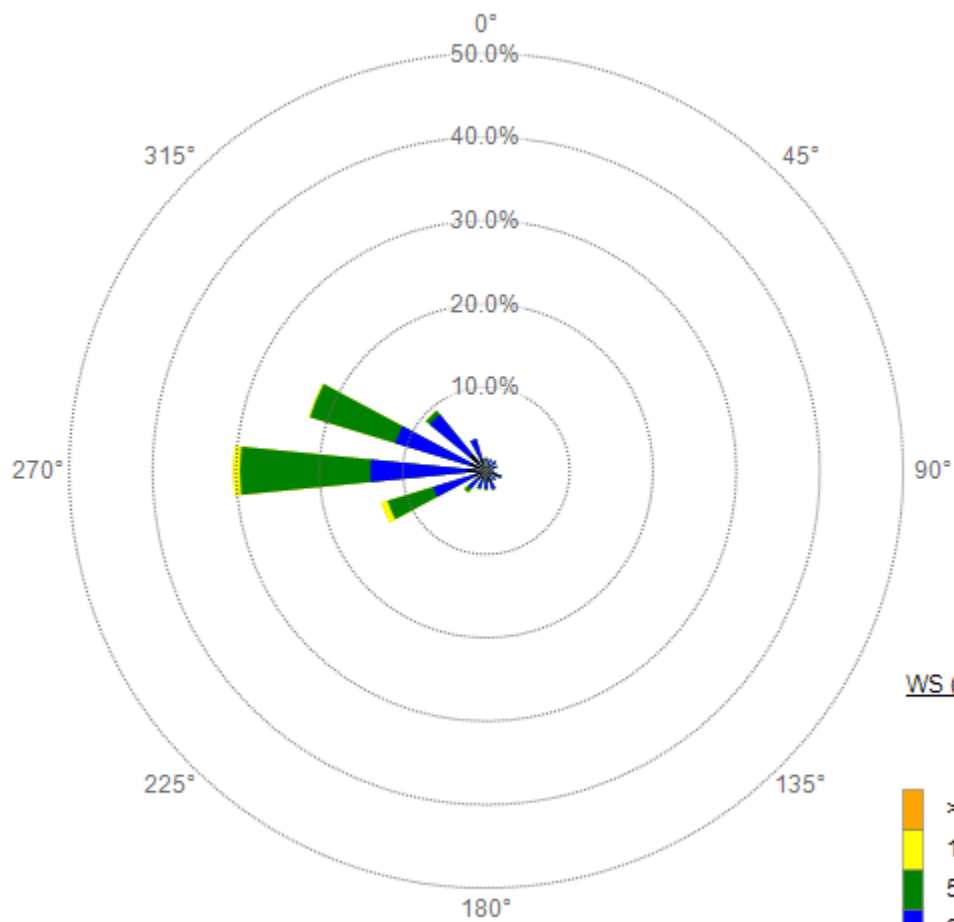

WS

70112 - CMPT

6/26/2020 - 6/26/2020

1440 1 Min values

WS (MPH)