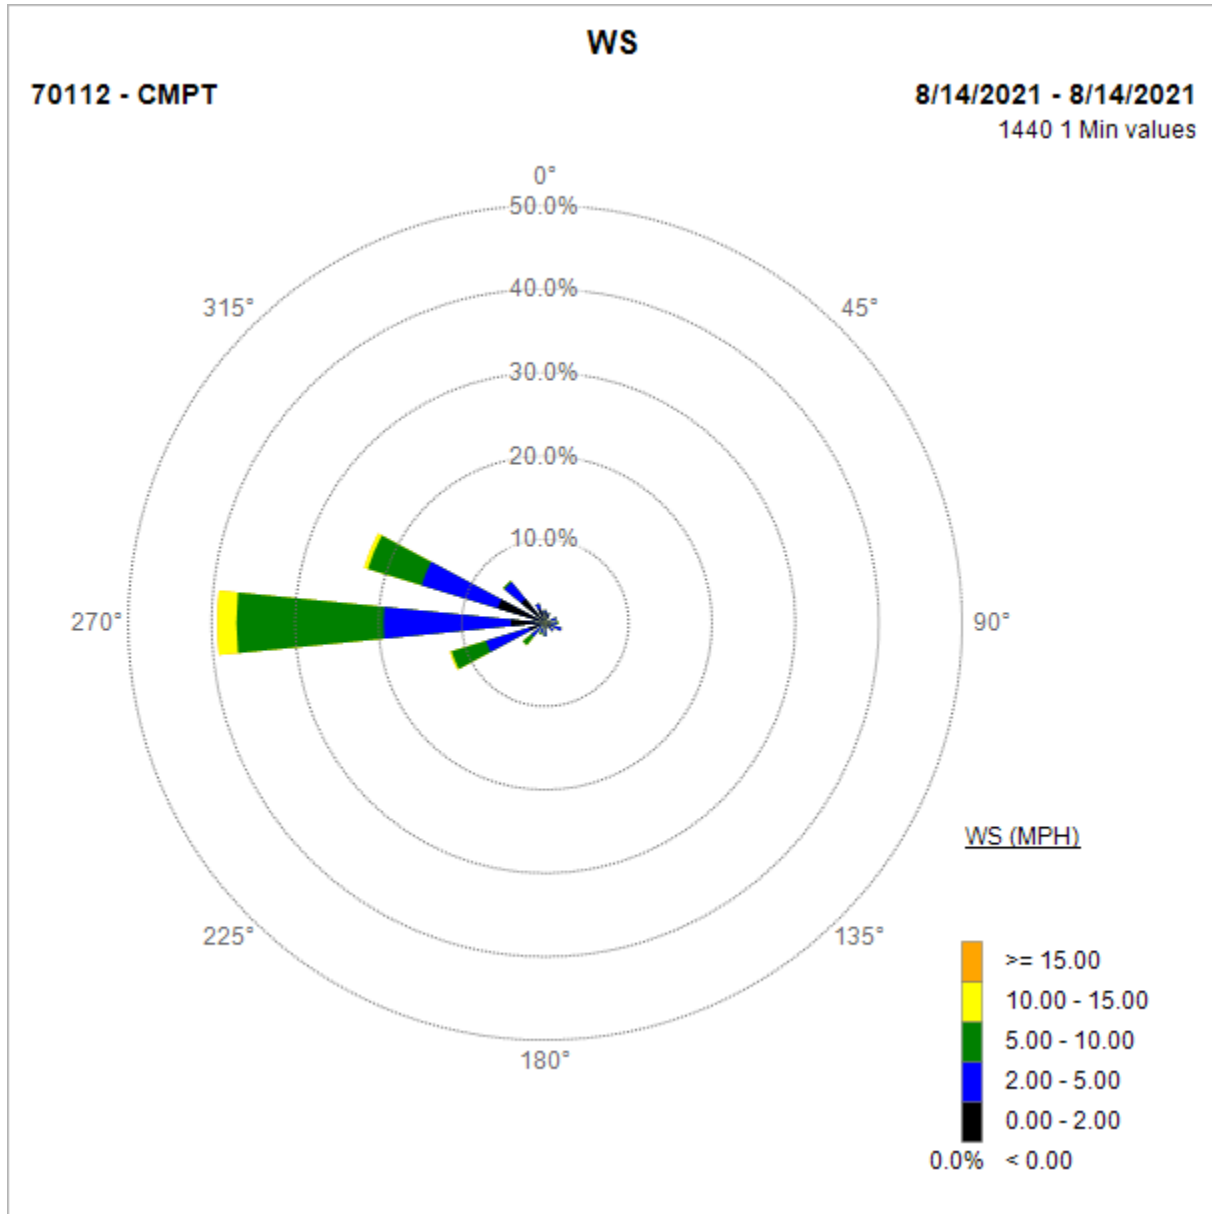

Paramount sampling days wind roses. Wind data is collected from Compton air monitoring station.