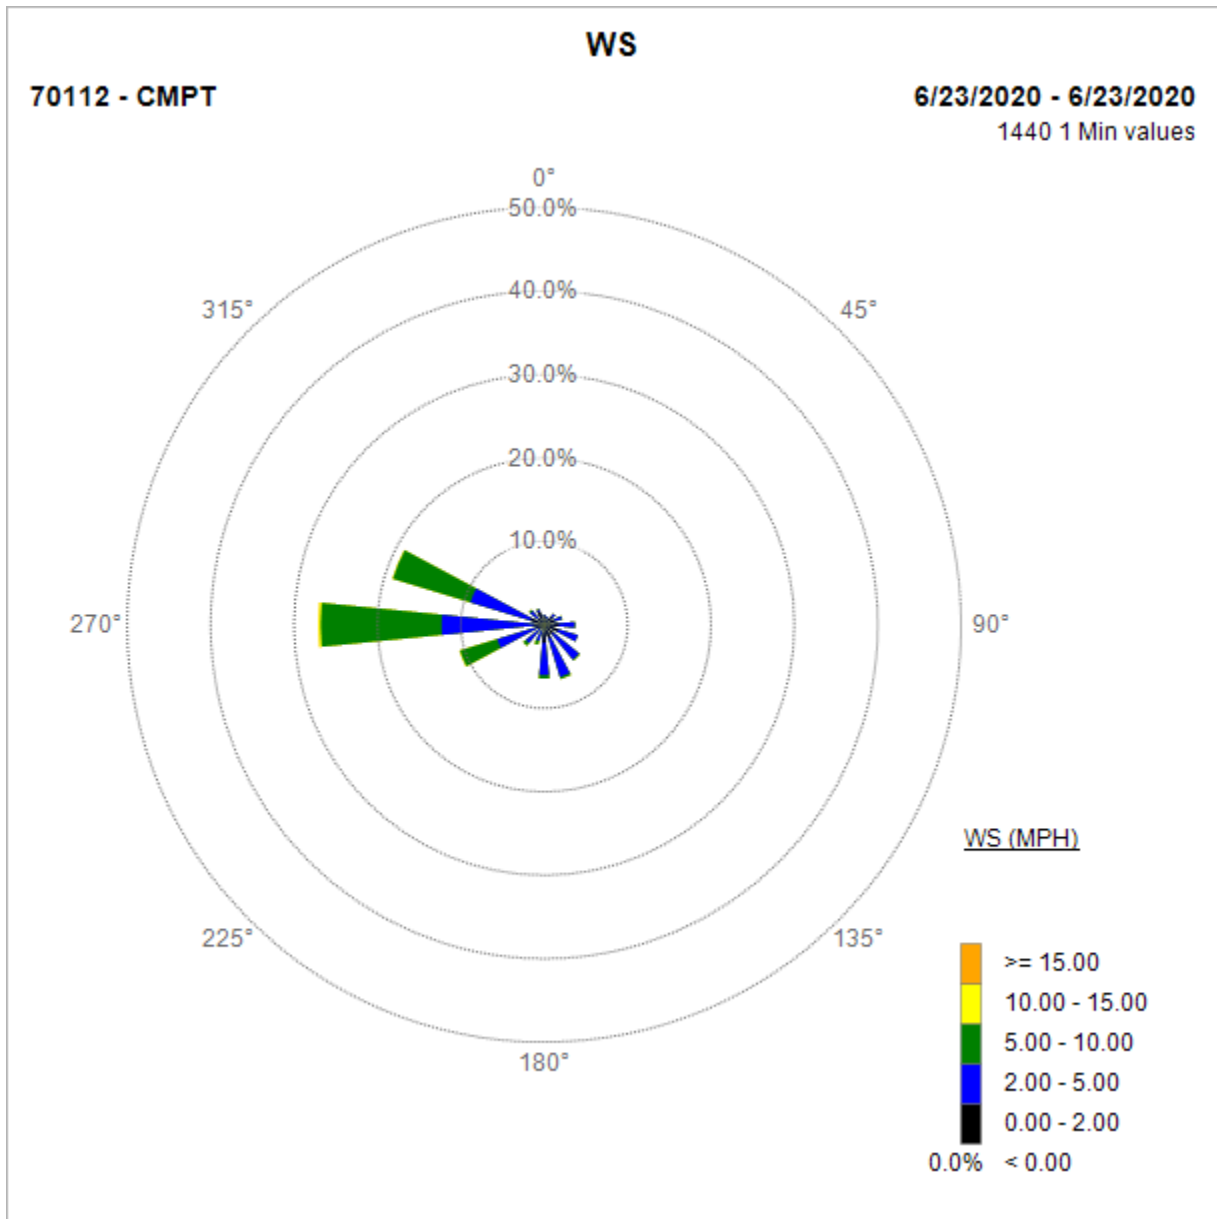

****6/19/20 Wind Roses is not available due to power outages at site.**

WS

70112 - CMPT

6/17/2020 - 6/17/2020

1440 1 Min values

WS

70112 - CMPT

6/14/2020 - 6/14/2020