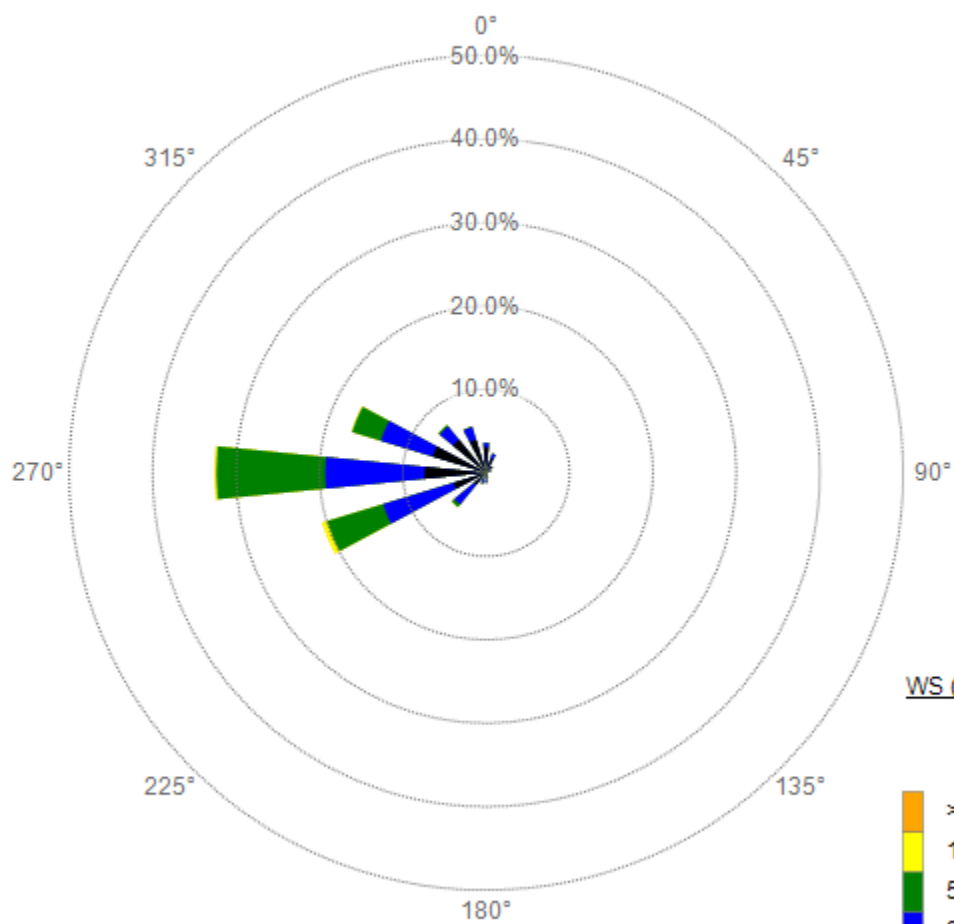

WS

70112 - CMPT

8/13/2020 - 8/13/2020

1440 1 Min values

WS (MPH)