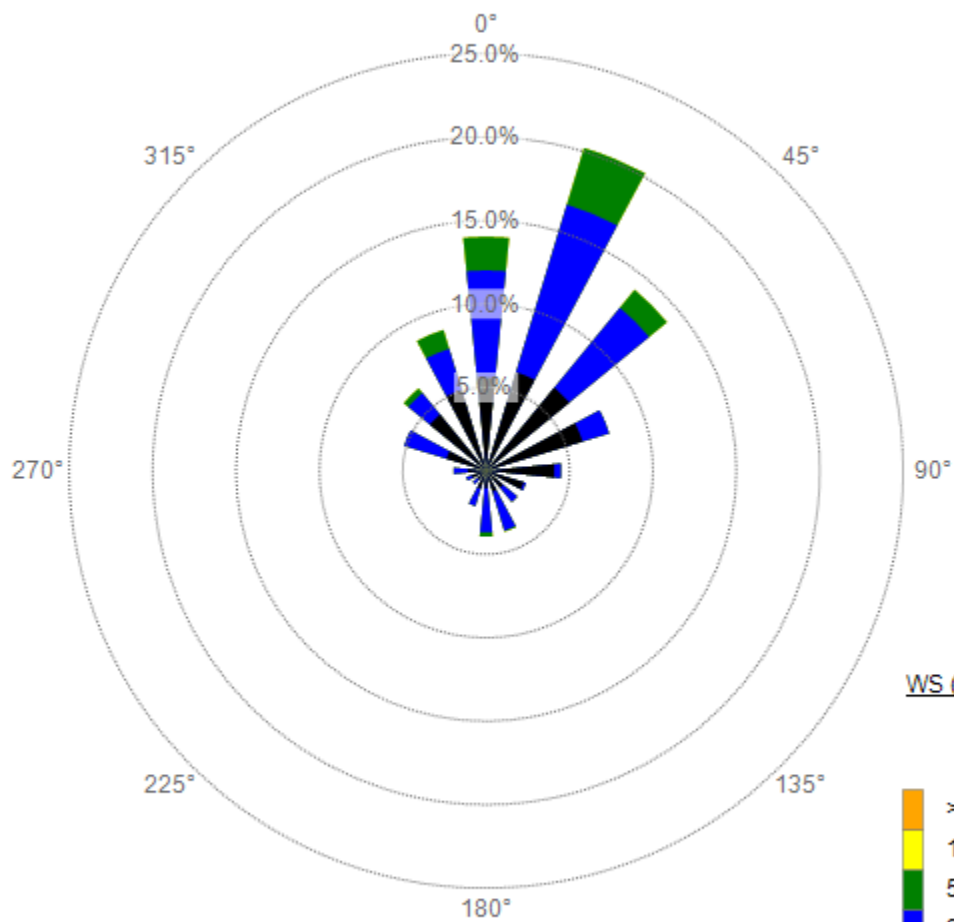

WS

70112 - CMPT

3/21/2018 - 3/21/2018

1440 1 Min values

WS (MPH)