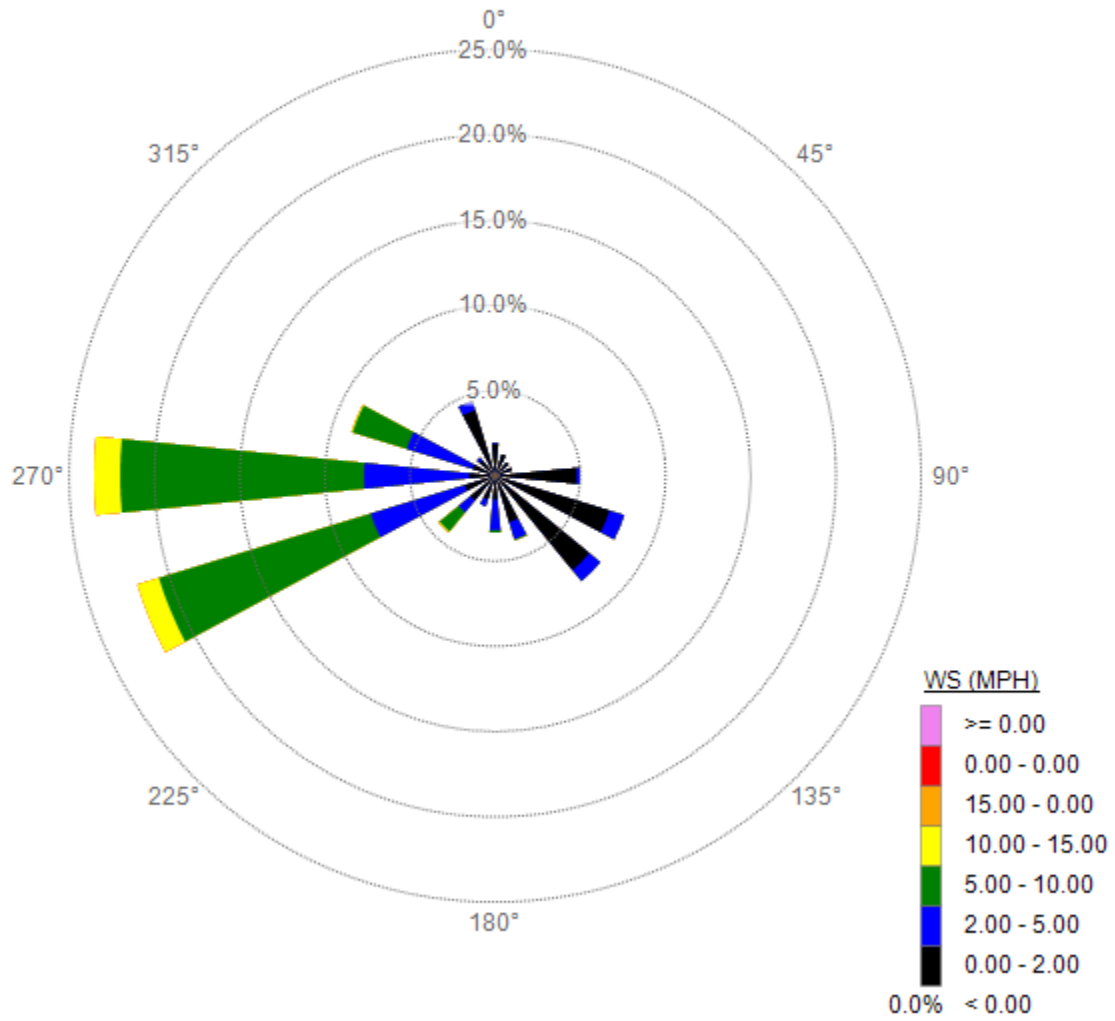

WS

70112 - CMPT

3/3/2018 - 3/3/2018

1440 1 Min values