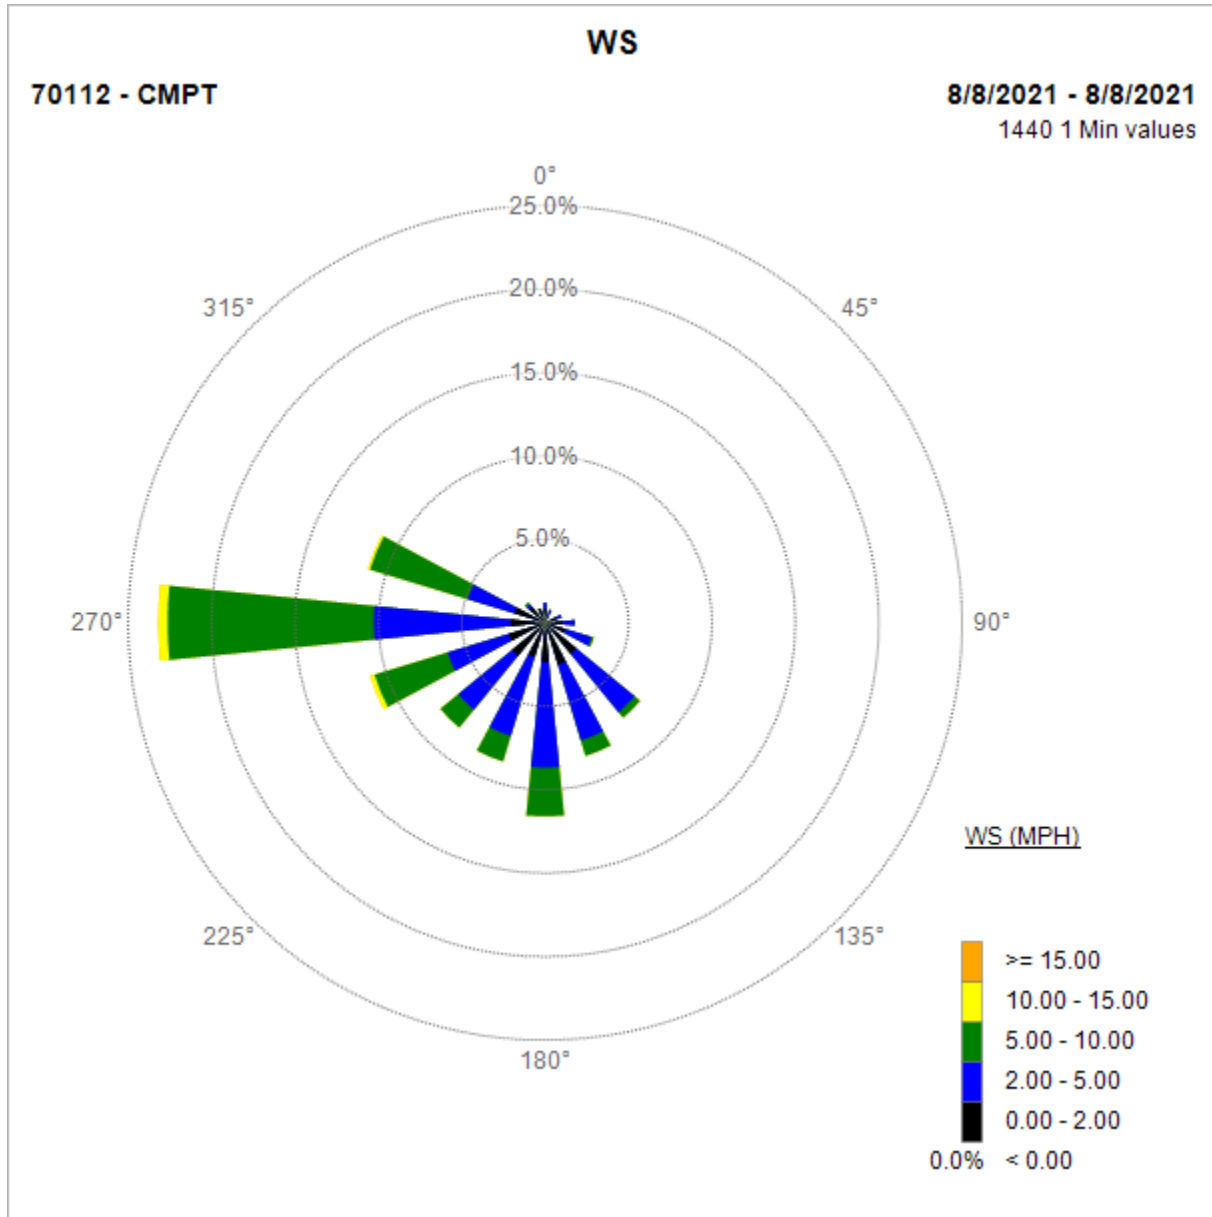

Paramount sampling days wind roses. Wind data is collected from Compton air monitoring station.

Paramount sampling days wind roses. Wind data is collected from Compton air monitoring station.

Paramount sampling days wind roses. Wind data is collected from Compton air monitoring station.