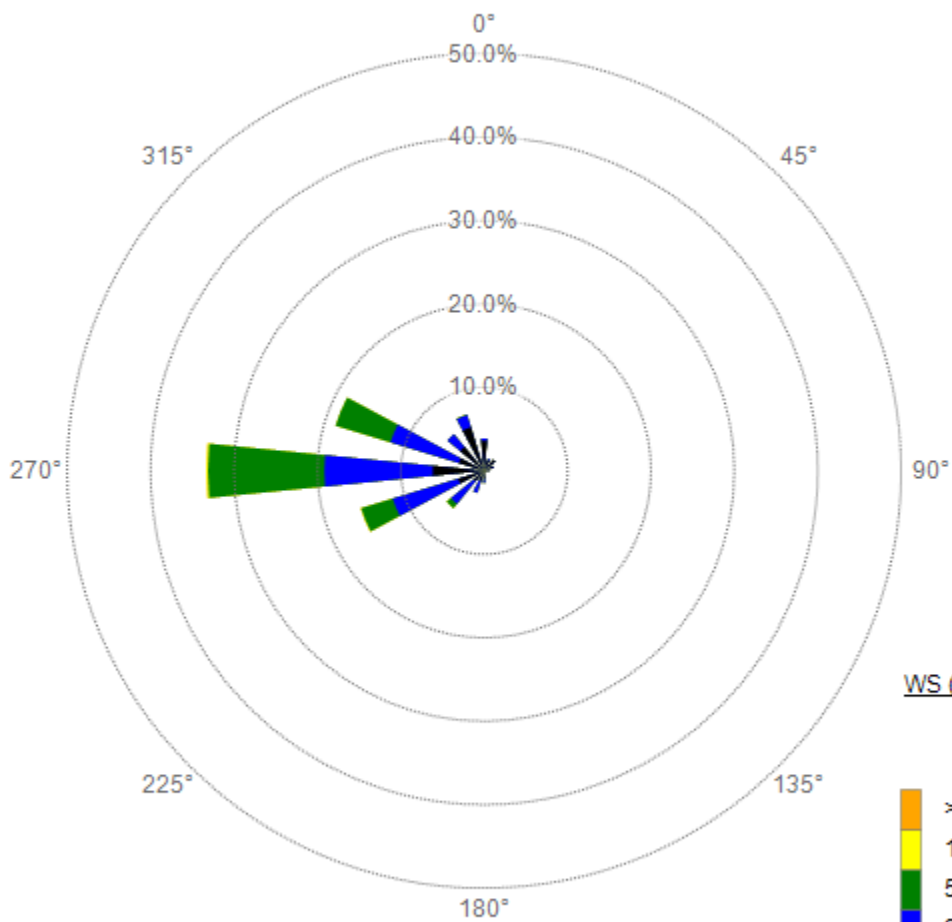

WS

70112 - CMPT

9/26/2018 - 9/26/2018

1440 1 Min values

WS (MPH)