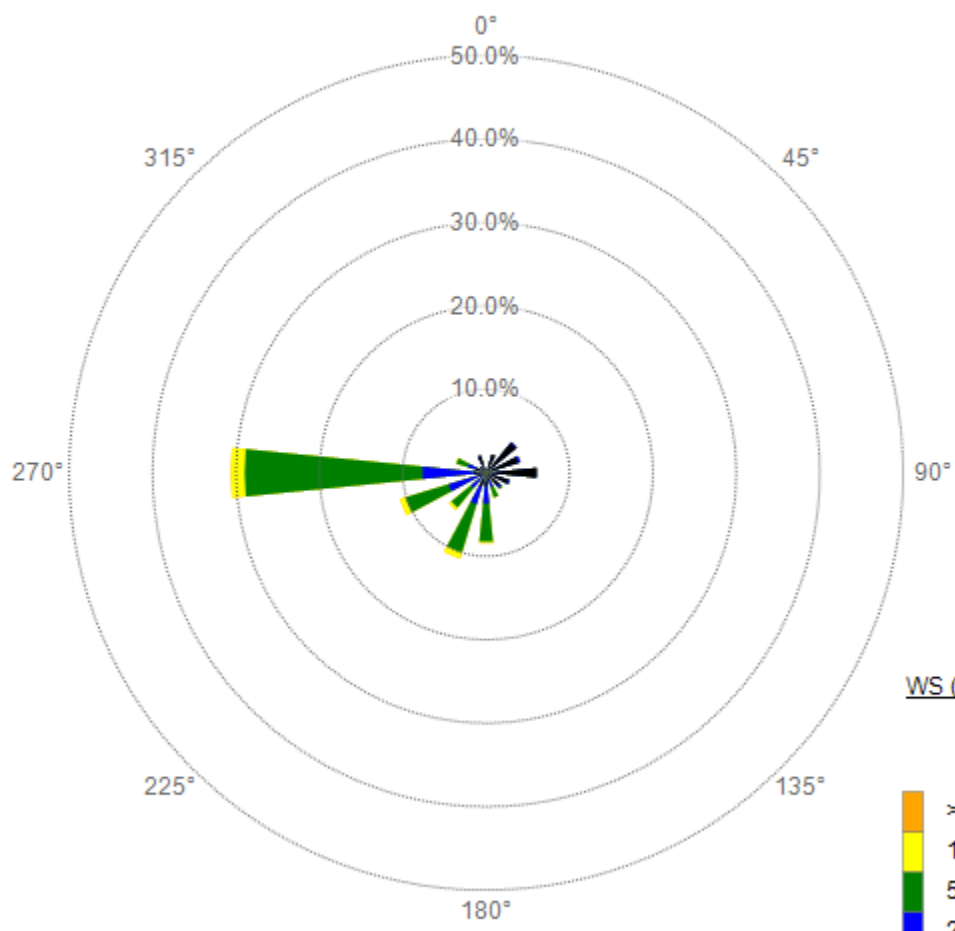

WS

70112 - CMPT

3/24/2018 - 3/24/2018

1440 1 Min values

WS (MPH)