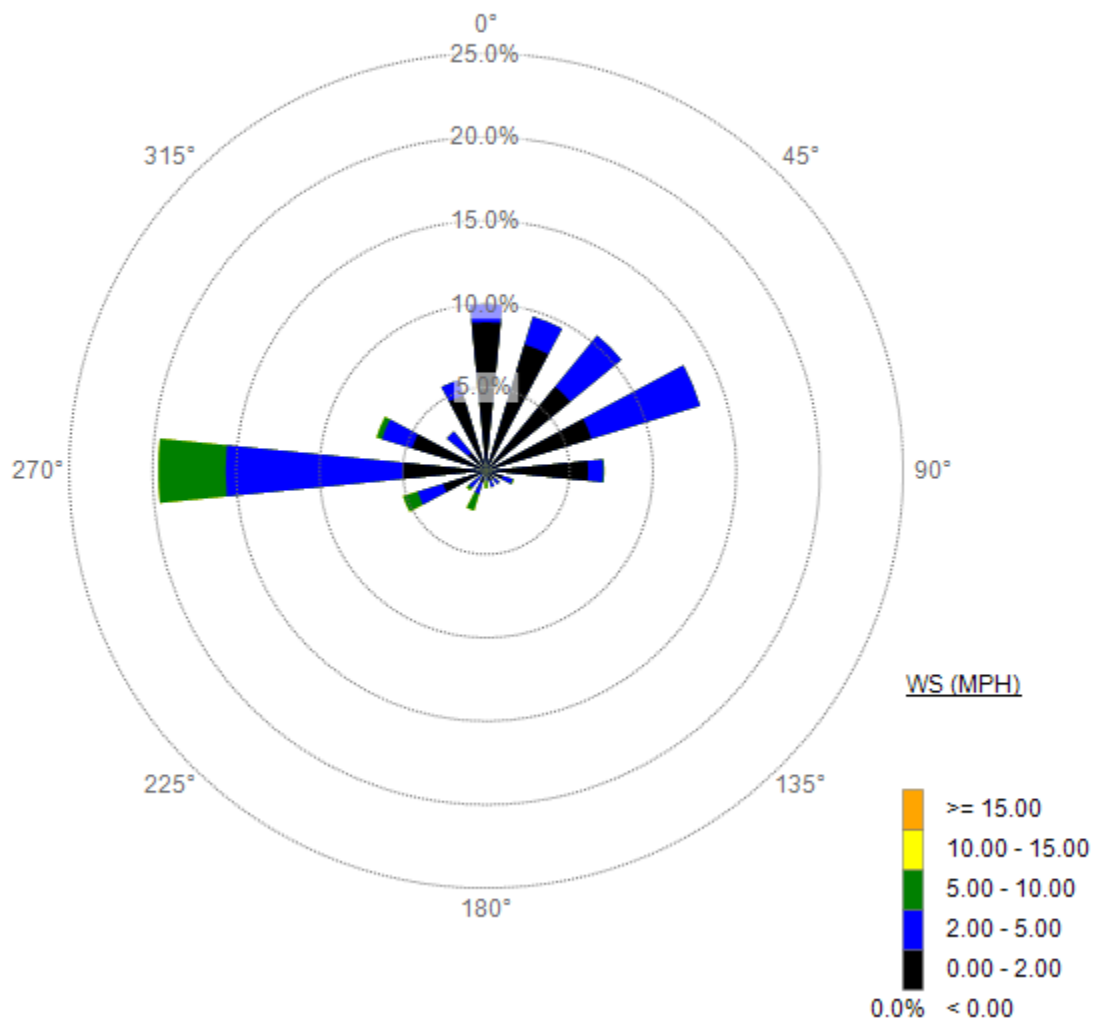

WS

70112 - CMPT

11/24/2020 - 11/24/2020

1440 1 Min values