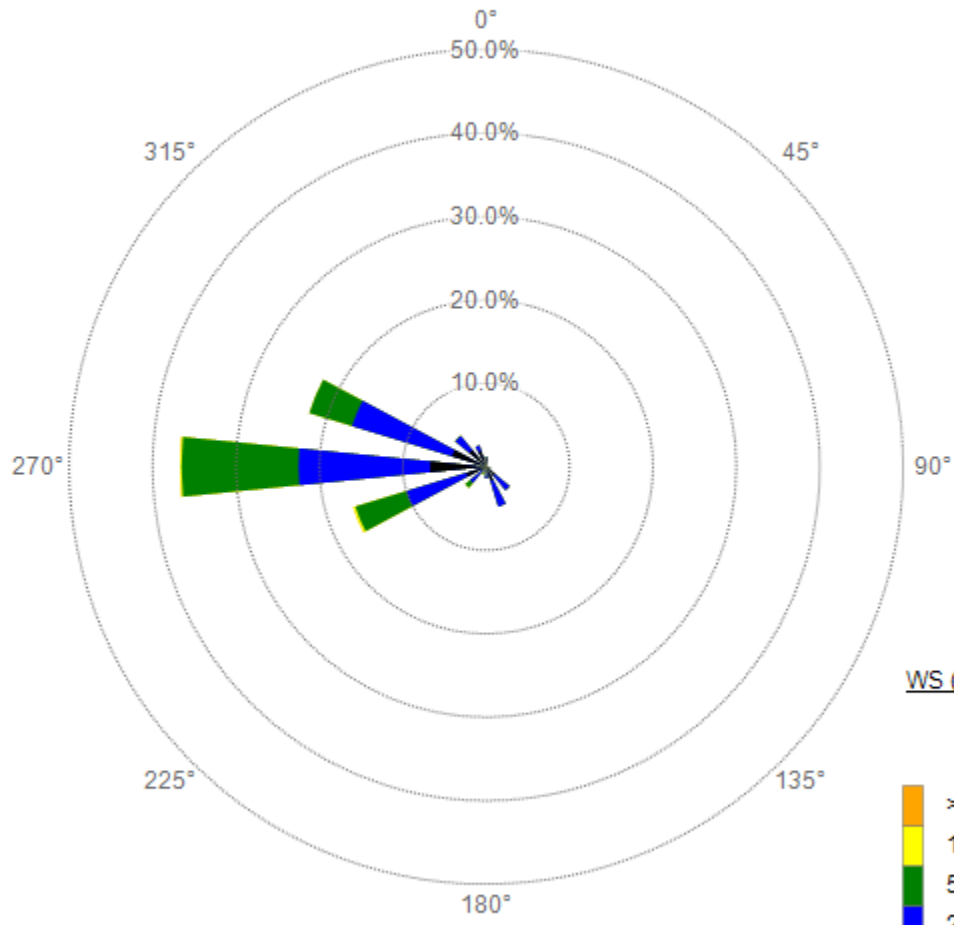

WS (MPH)

WS

70112 - CMPT

9/29/2018 - 9/29/2018

1440 1 Min values

WS

70112 - CMPT

9/26/2018 - 9/26/2018