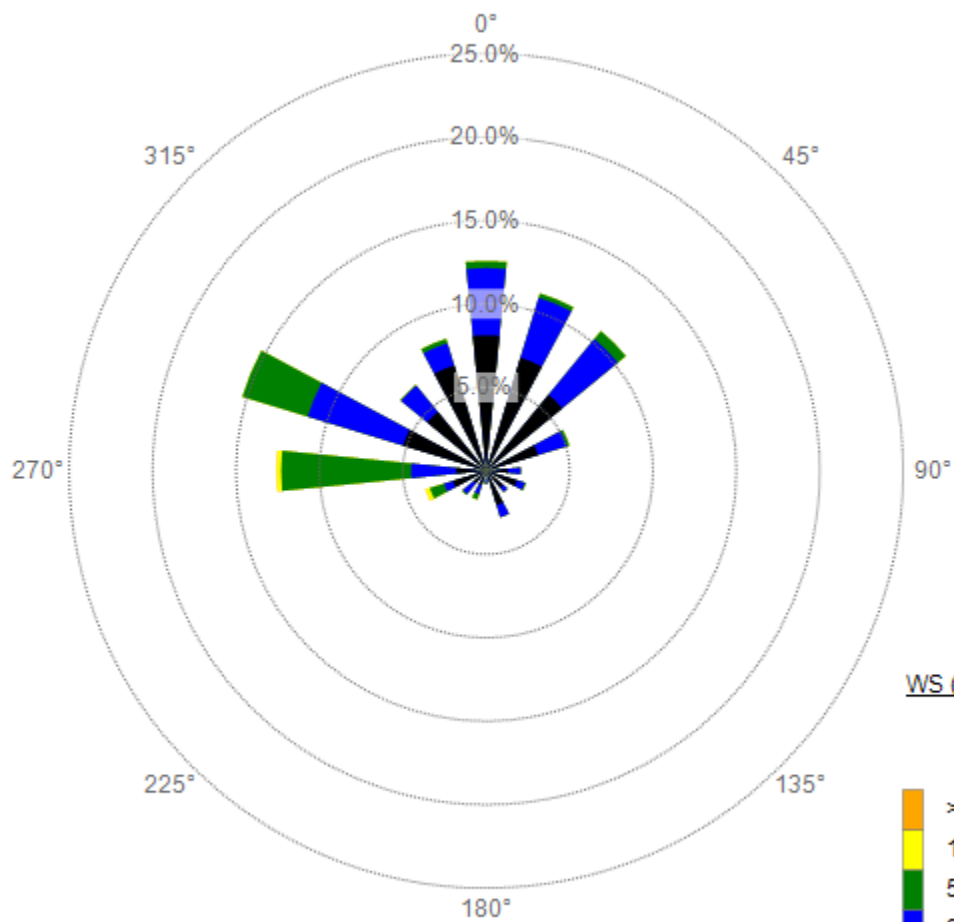

WS

70112 - CMPT

2/25/2018 - 2/25/2018

1440 1 Min values

WS (MPH)