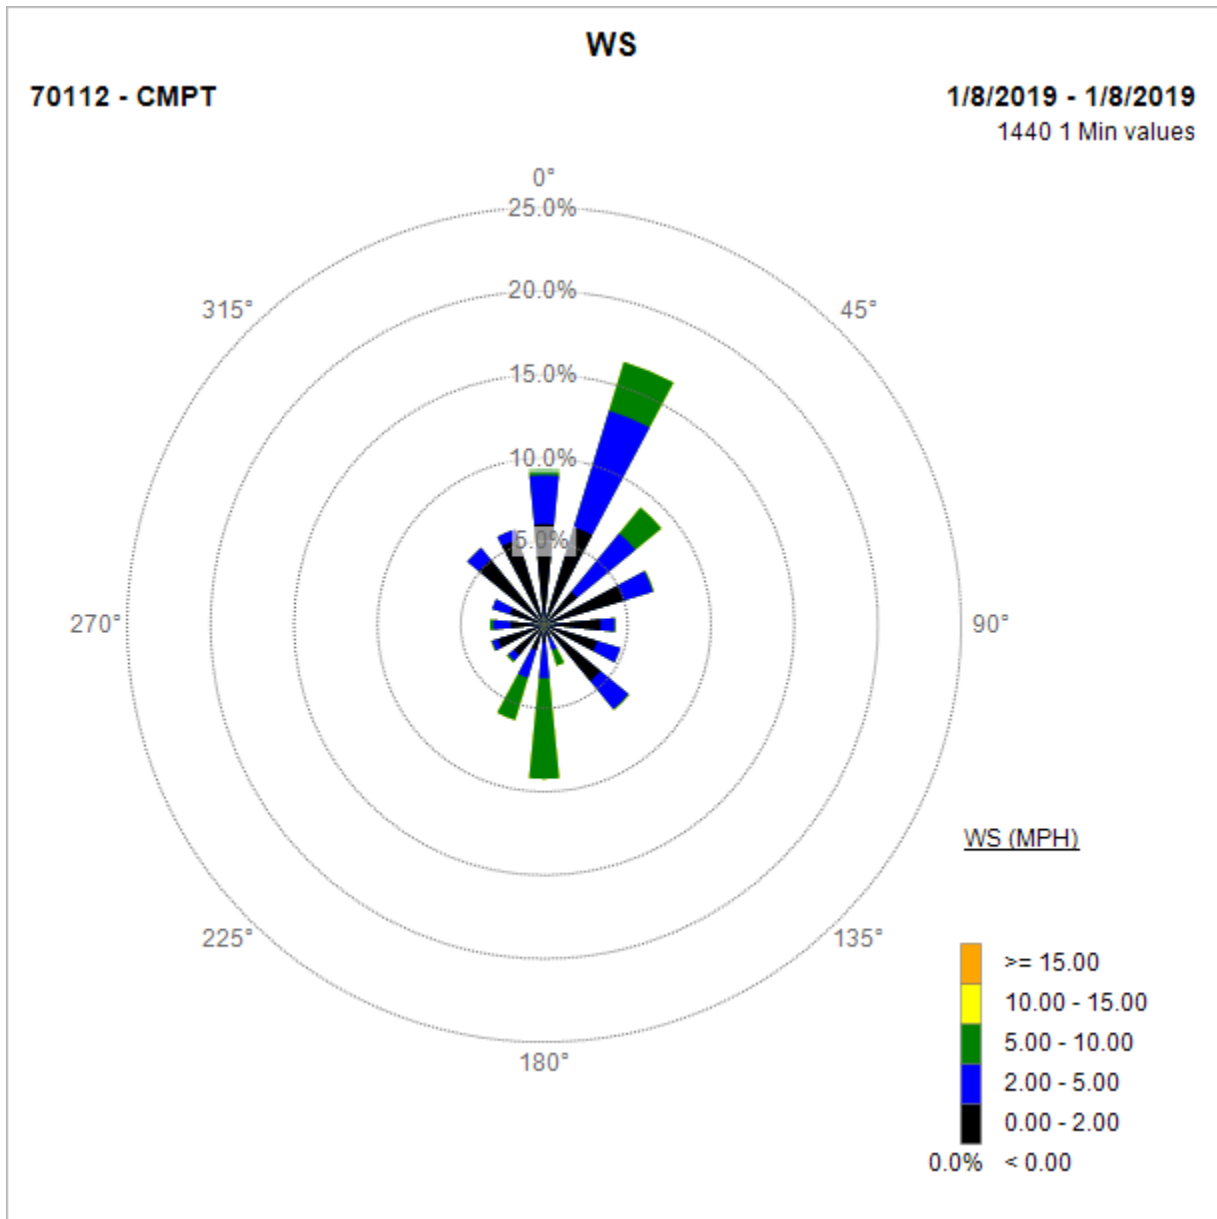

70112 - CMPT

1/9/2019 - 1/9/2019

1440 1 Min values

WS (MPH)

*****No wind data available for 1/6/19 due to station power failure.*****

WS

70112 - CMPT

1/3/2019 - 1/3/2019