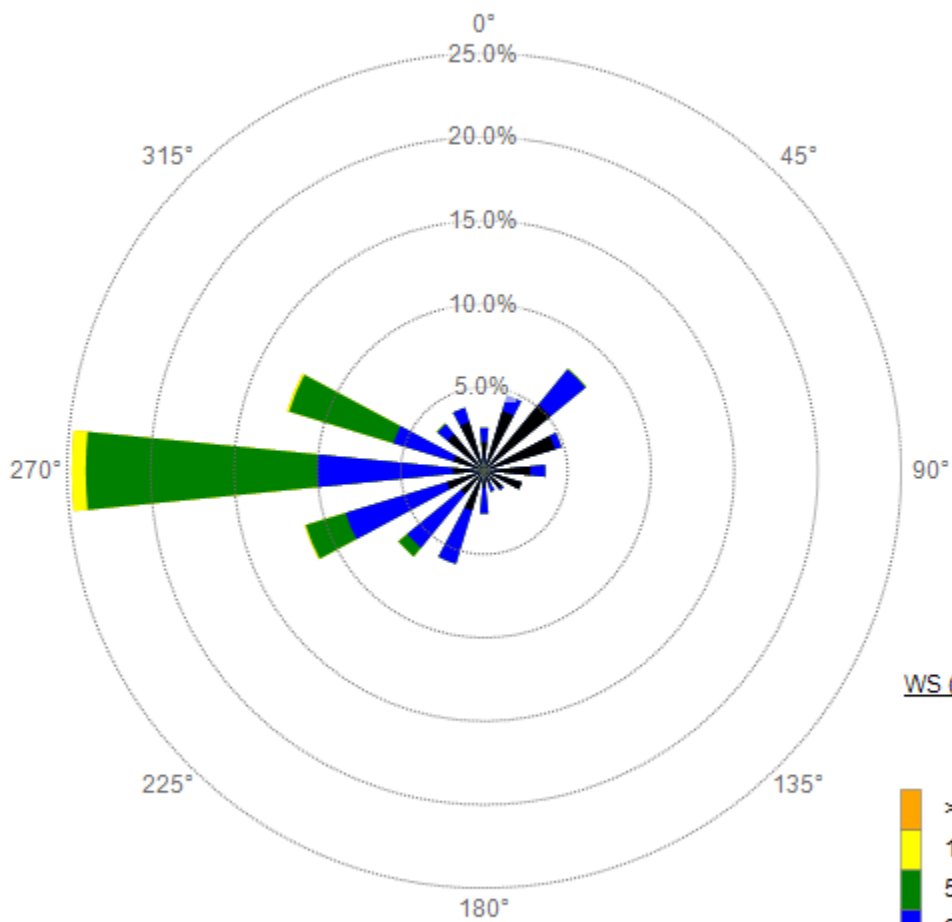

WS

70112 - CMPT

3/9/2018 - 3/9/2018

1440 1 Min values

WS (MPH)

*****Data missing from 0947-1133 03/06/18*****

WS

70112 - CMPT