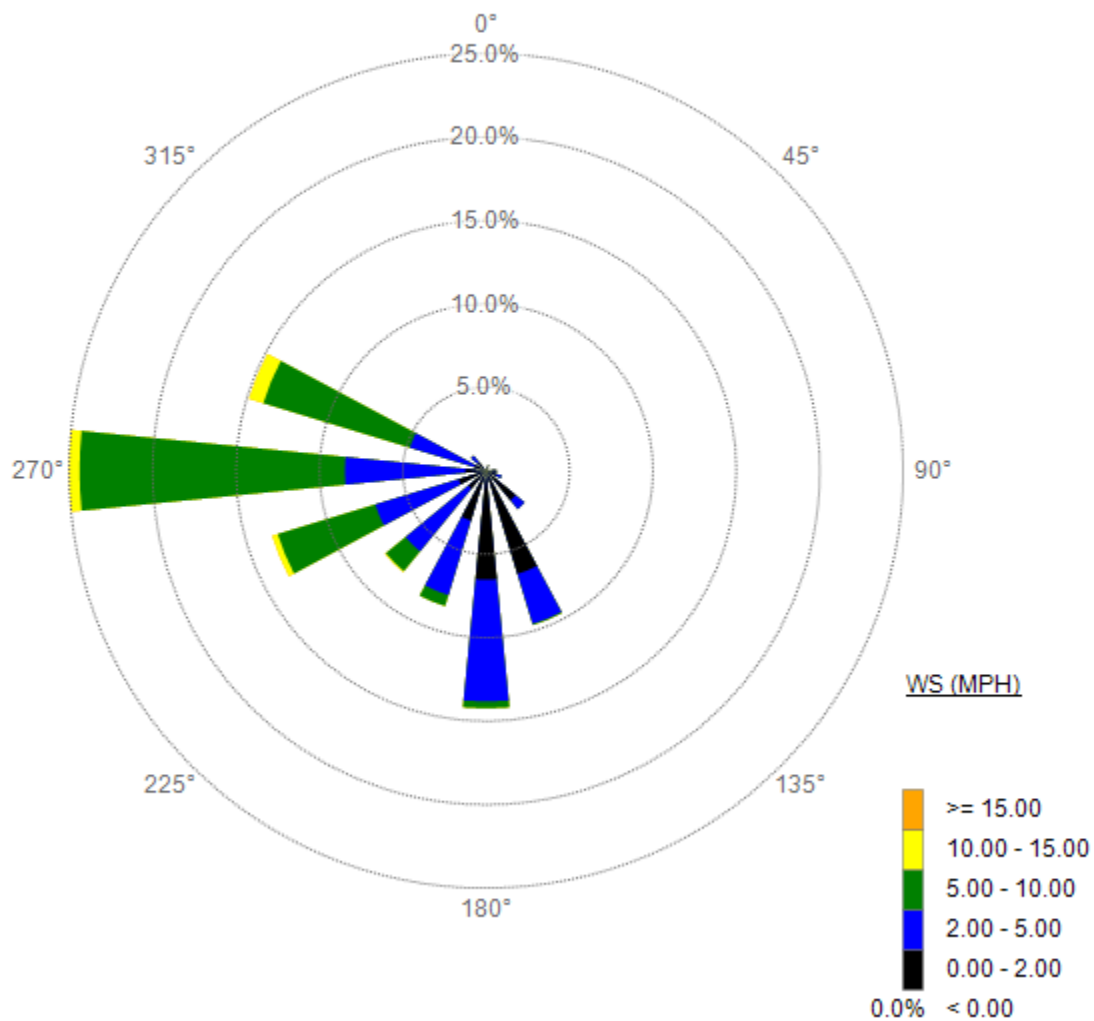

7/19/2018 - 7/19/2018

1440 1 Min values

WS (MPH)

WS

70112 - CMPT

7/16/2018 - 7/16/2018

1440 1 Min values

Note: On 7/12/18, the wind sensor was moved from a height of ~22 ft to ~33 ft.