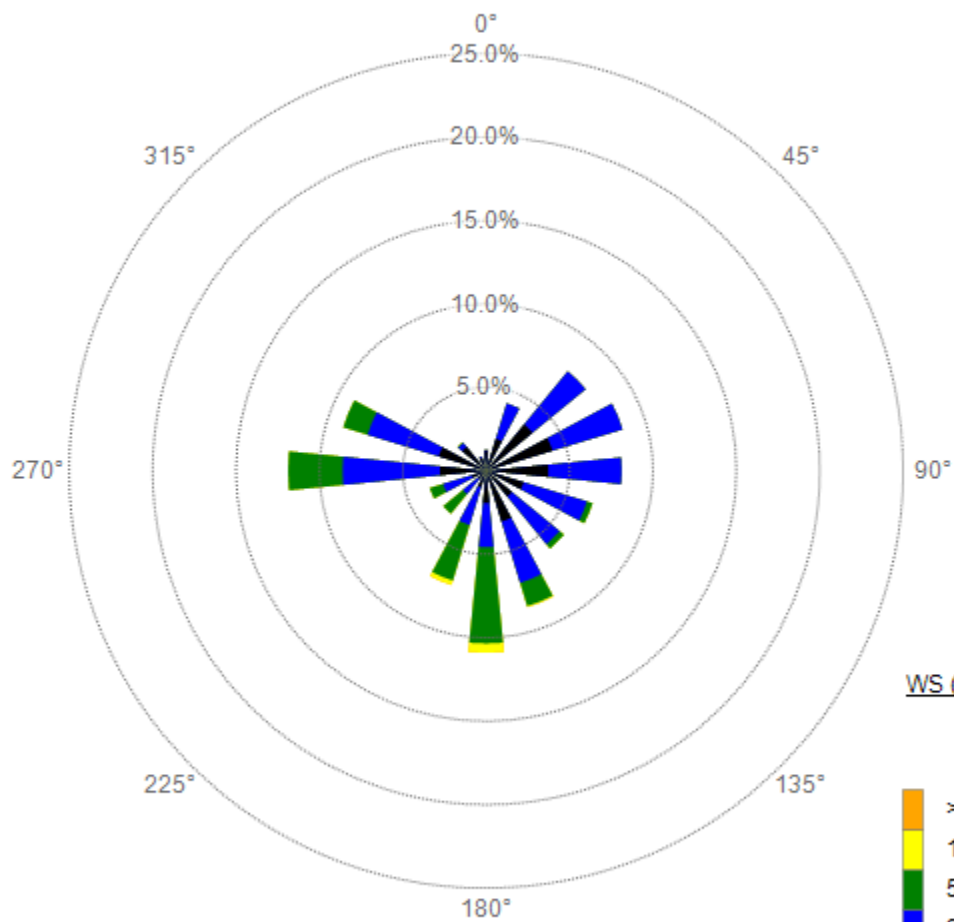

WS

70112 - CMPT

3/4/2020 - 3/4/2020

1440 1 Min values