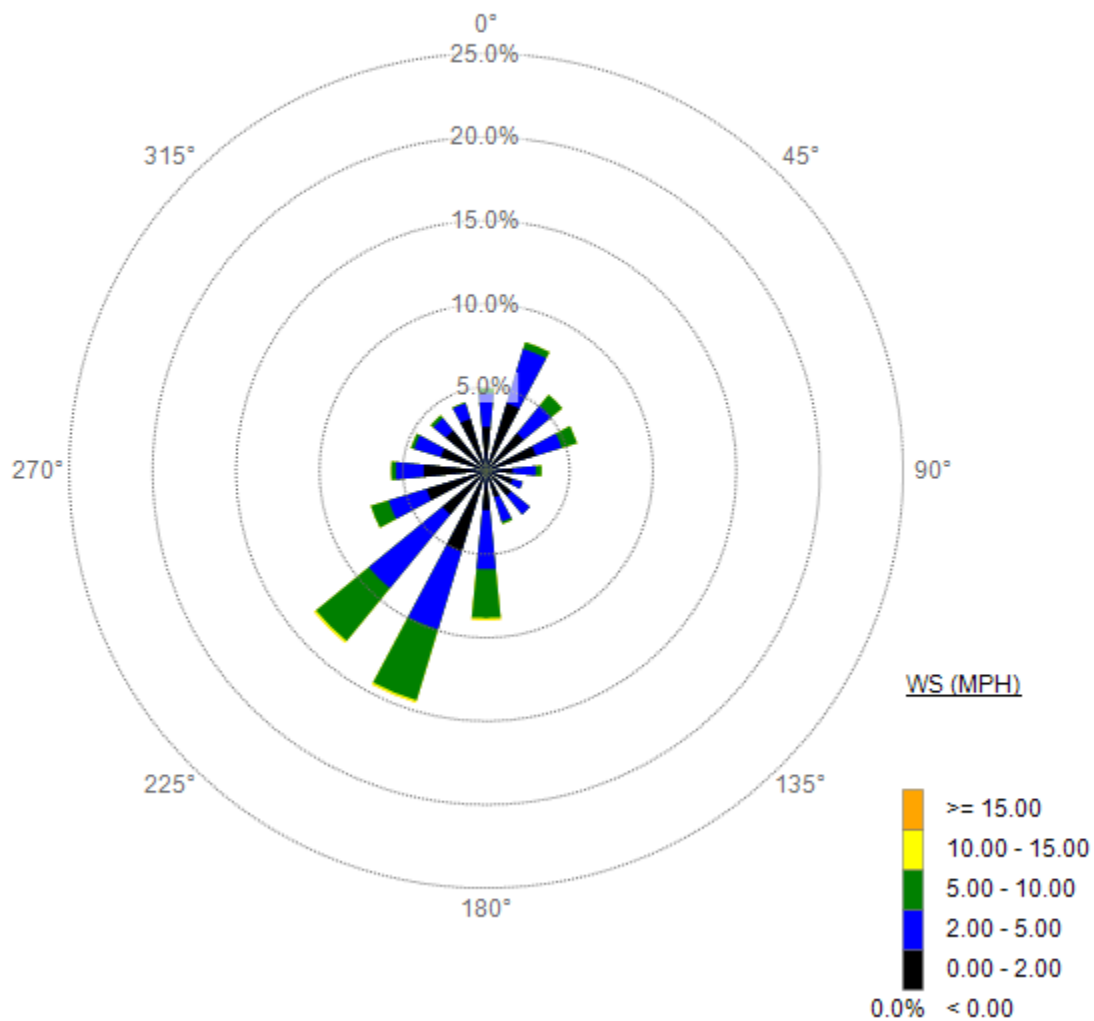

WS

70112 - CMPT

12/28/2018 - 12/28/2018

1440 1 Min values