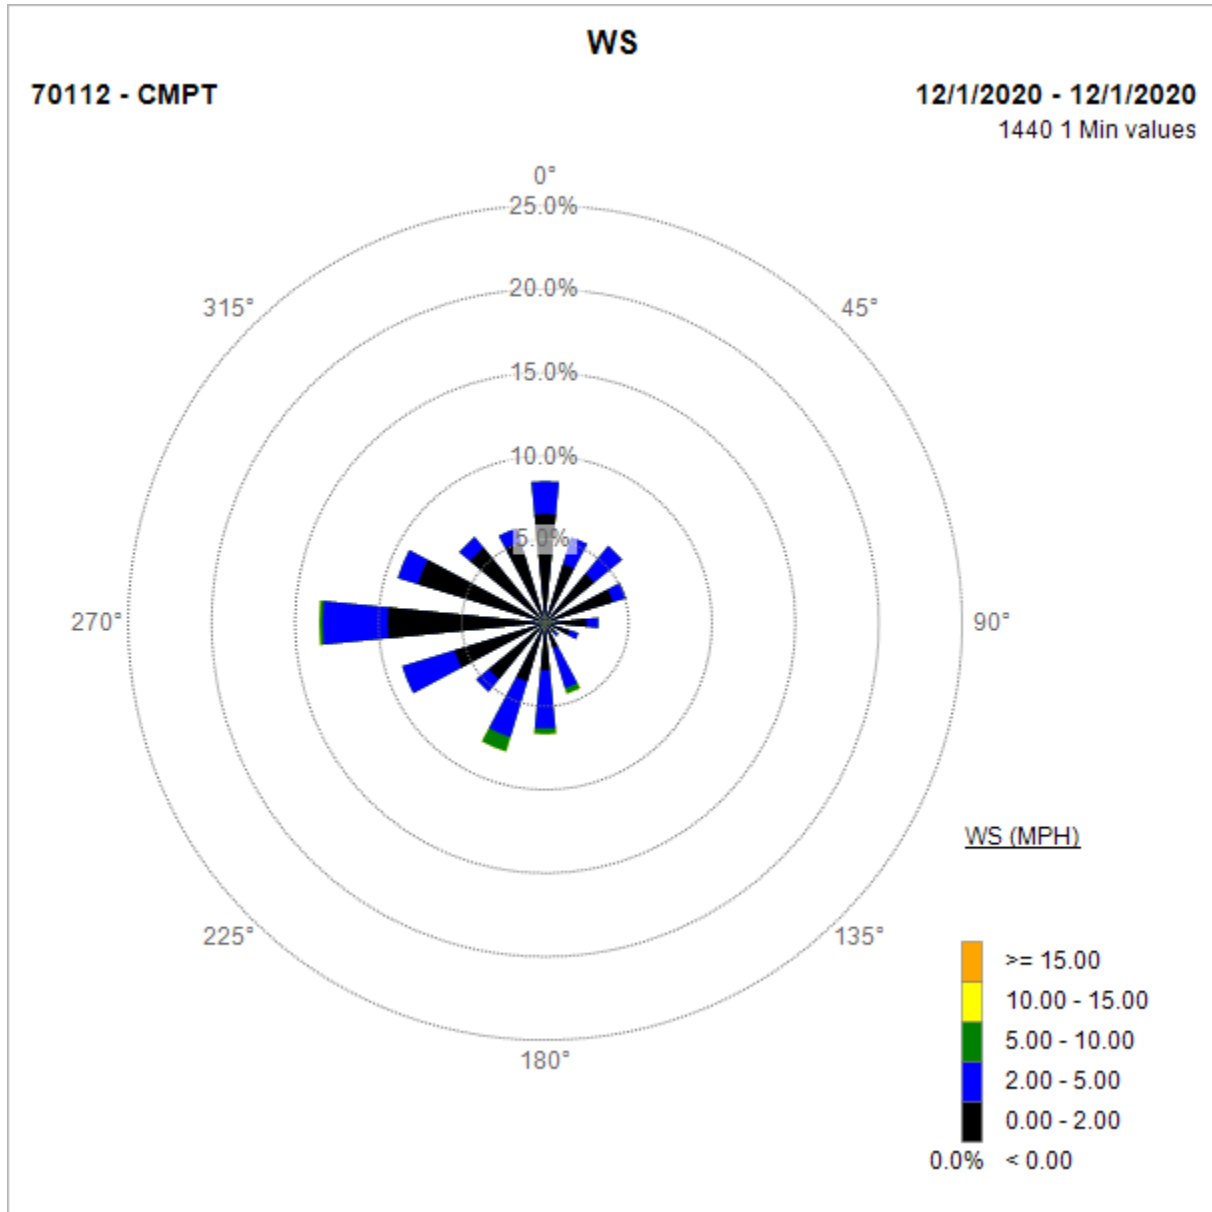

Paramount sampling days wind roses. Wind data is collected from Compton air monitoring station.