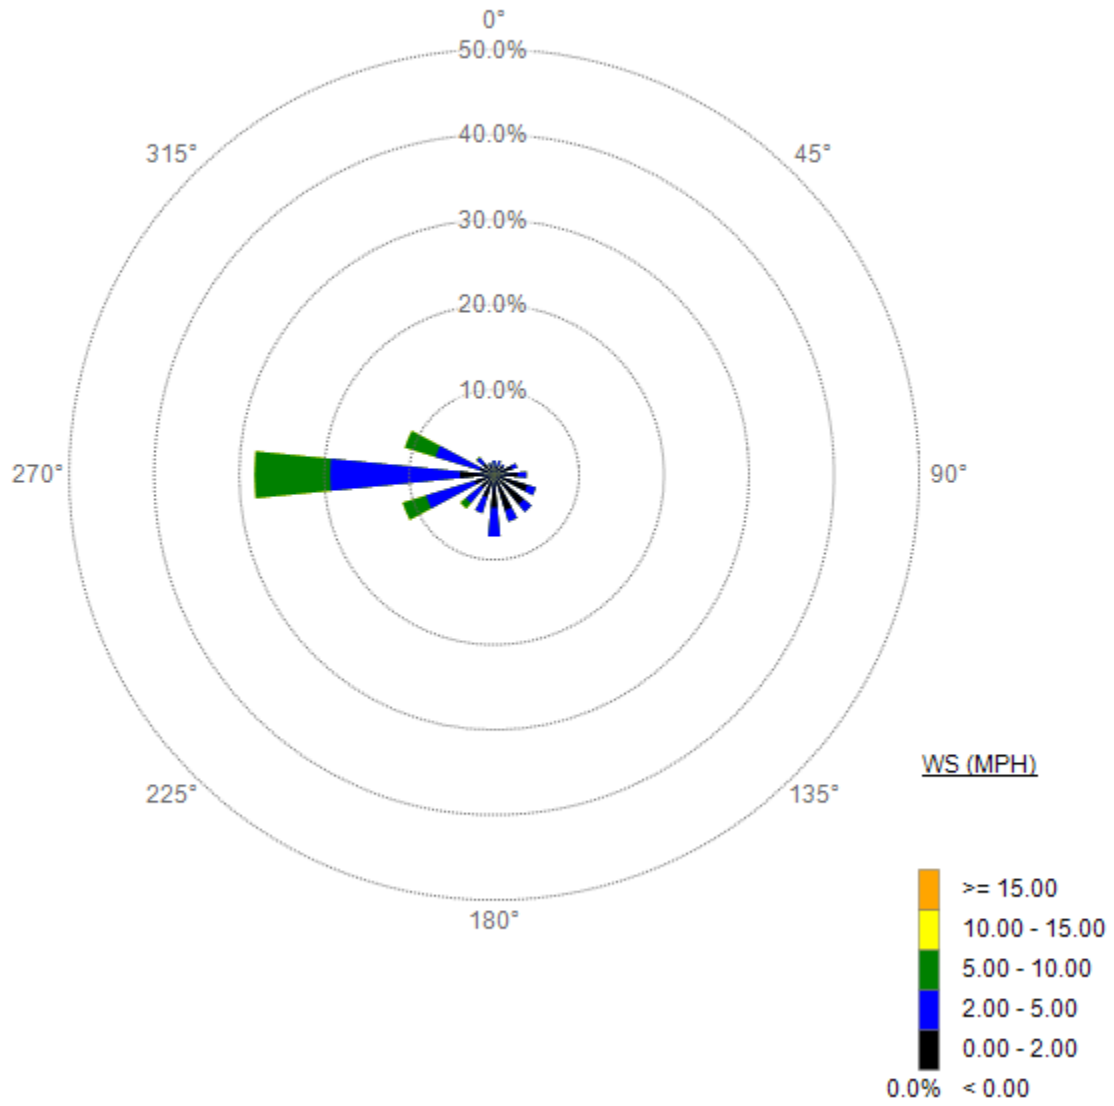

WS (MPH)

WS

70112 - CMPT

10/18/2020 - 10/18/2020

1440 1 Min values

WS

70112 - CMPT

10/15/2020 - 10/15/2020