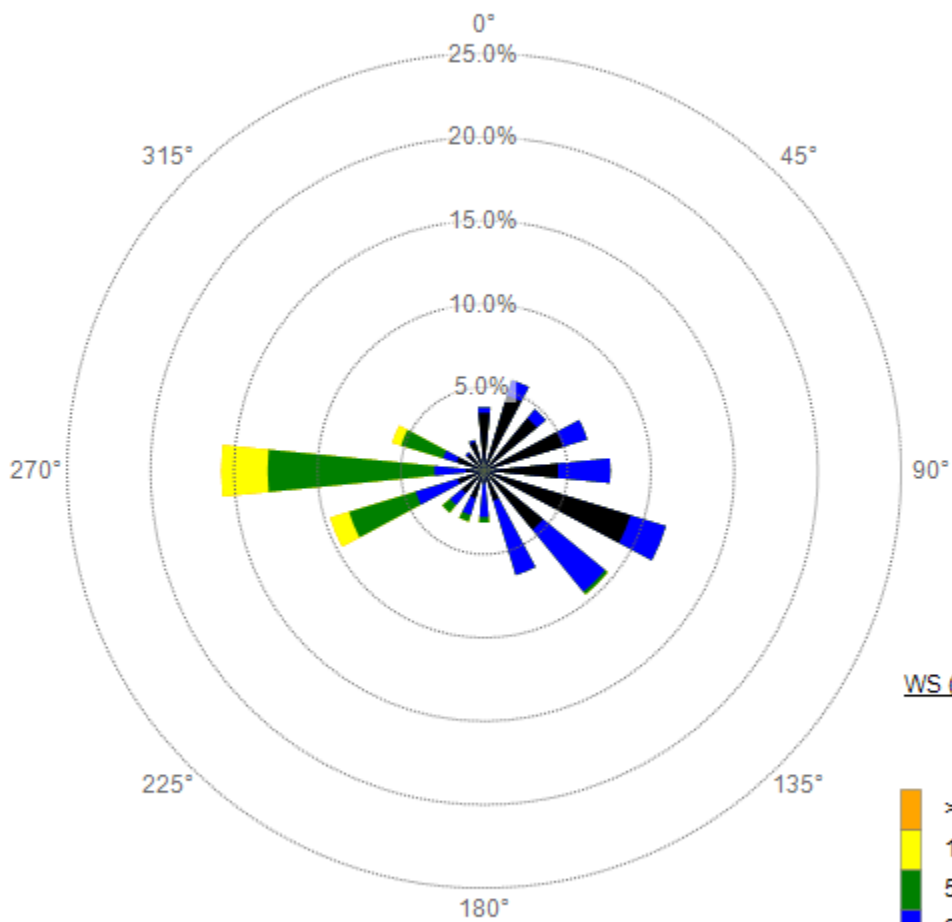

WS

70112 - CMPT

11/27/2017 - 11/27/2017

1440 1 Min values