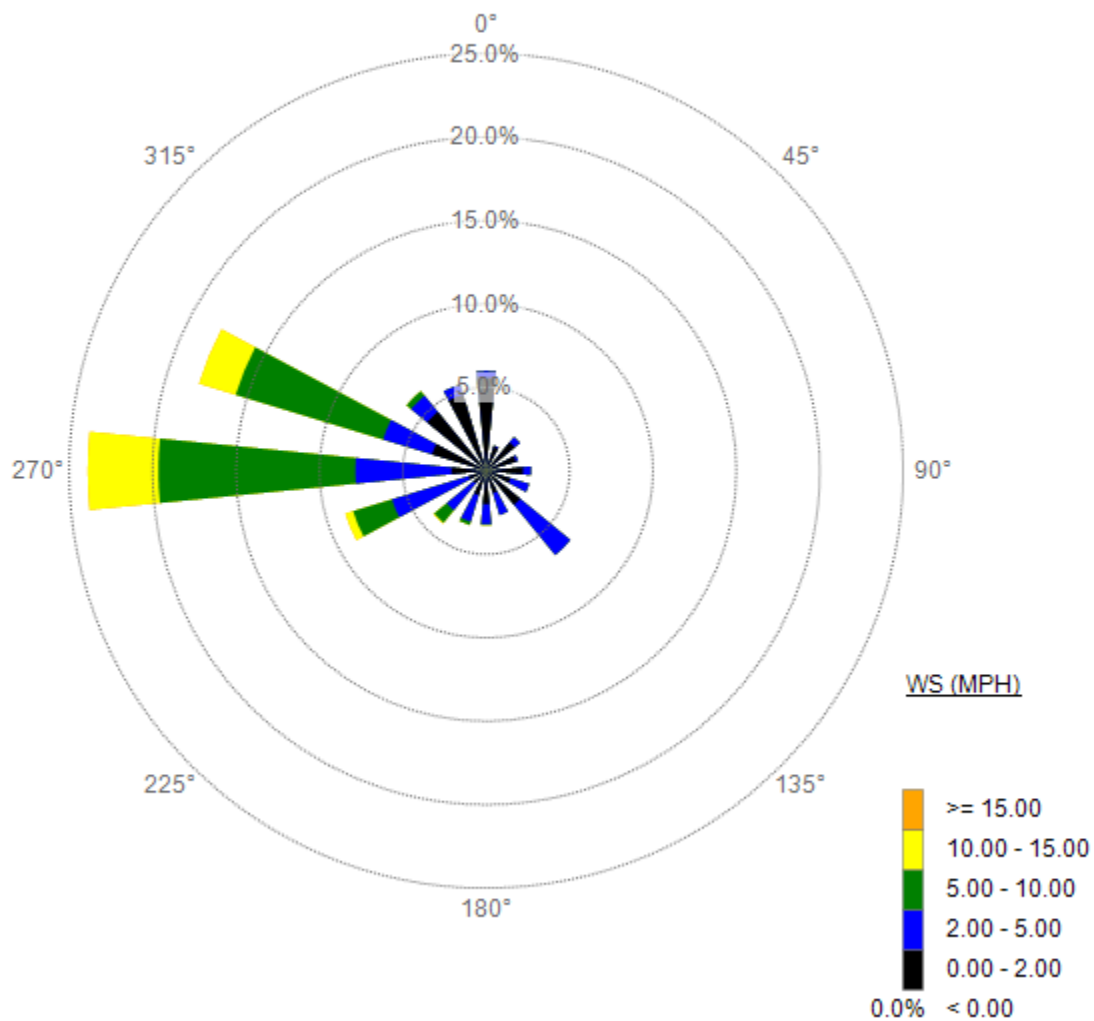

WS

70112 - CMPT

5/21/2020 - 5/21/2020

1440 1 Min values