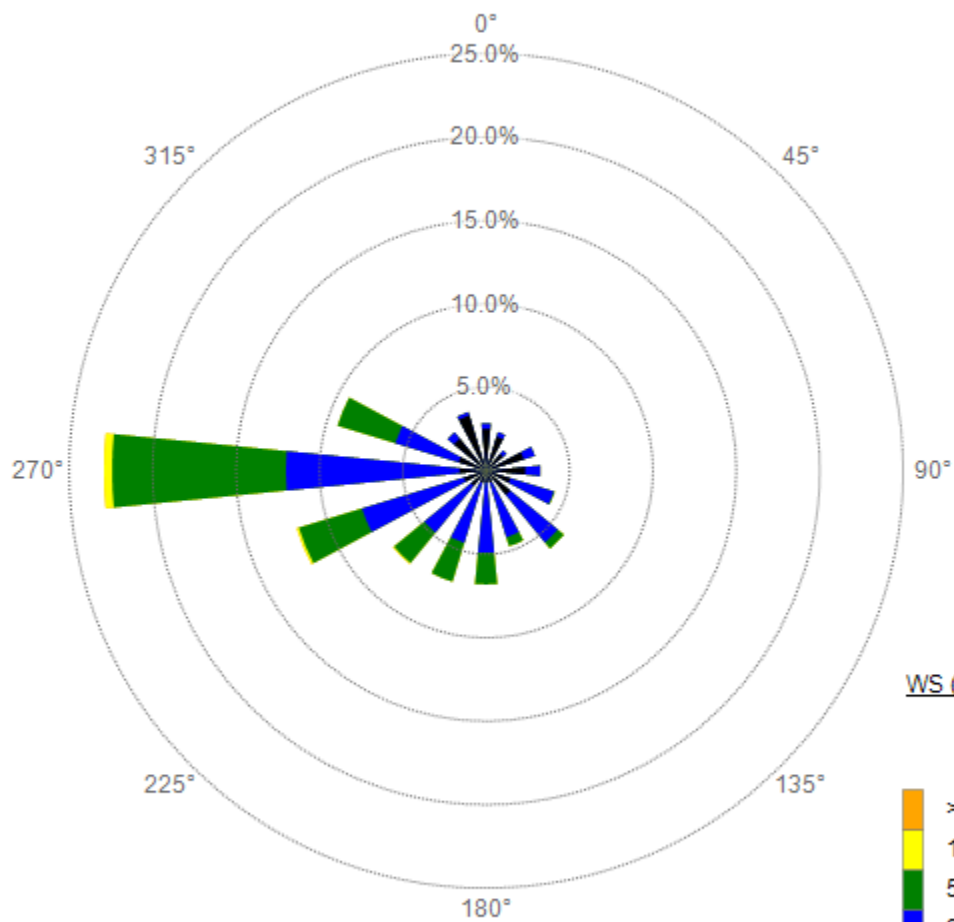

WS

70112 - CMPT

5/15/2019 - 5/15/2019

1440 1 Min values