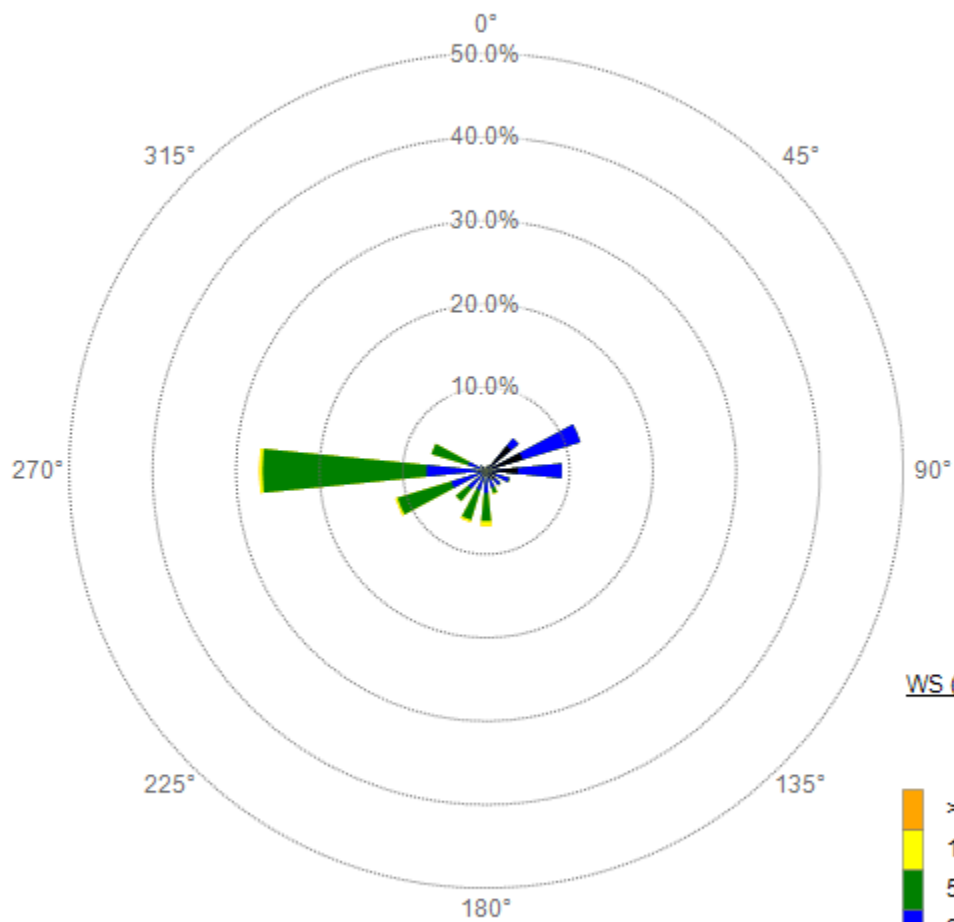

WS

70112 - CMPT

5/18/2019 - 5/18/2019

1440 1 Min values