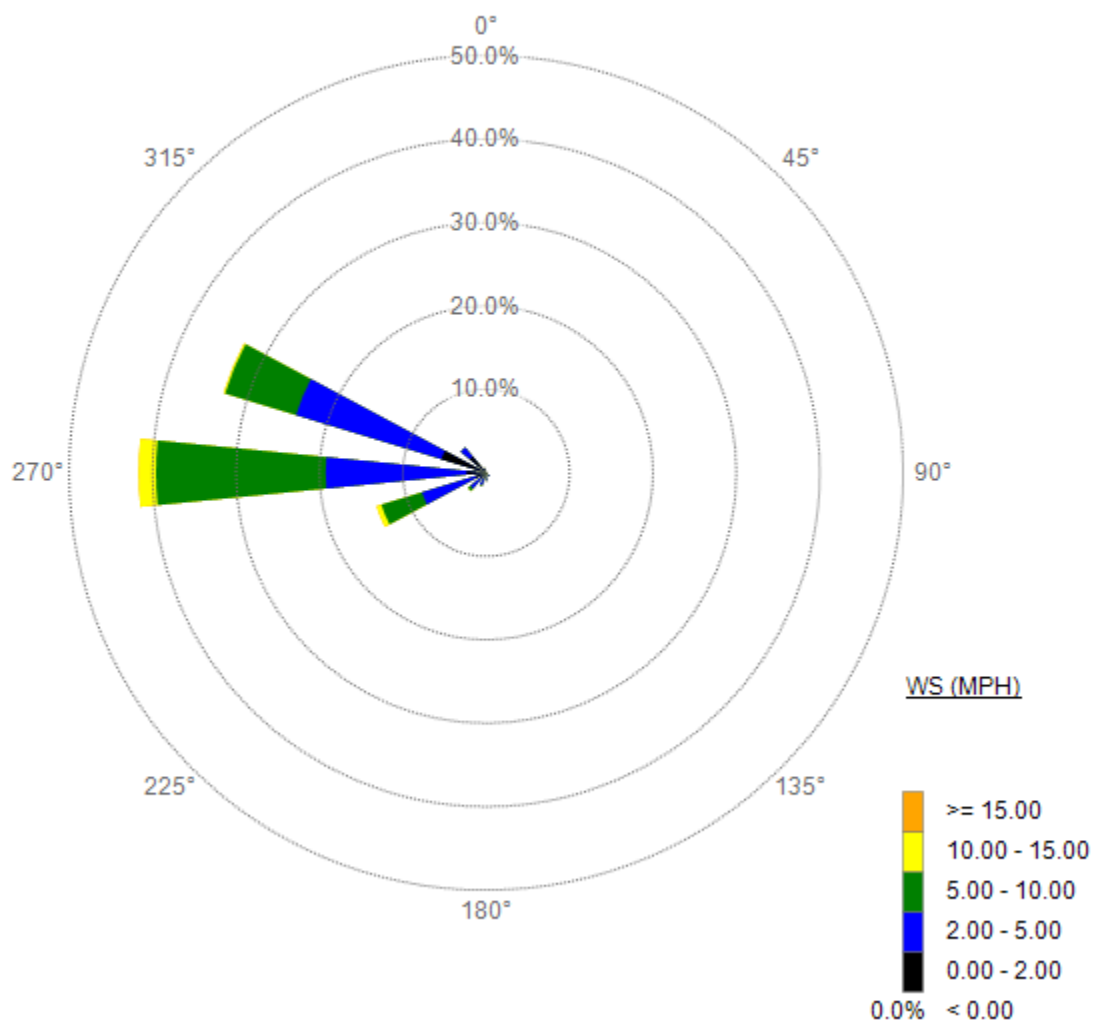

WS

70112 - CMPT

8/28/2020 - 8/28/2020
1440 1 Min values