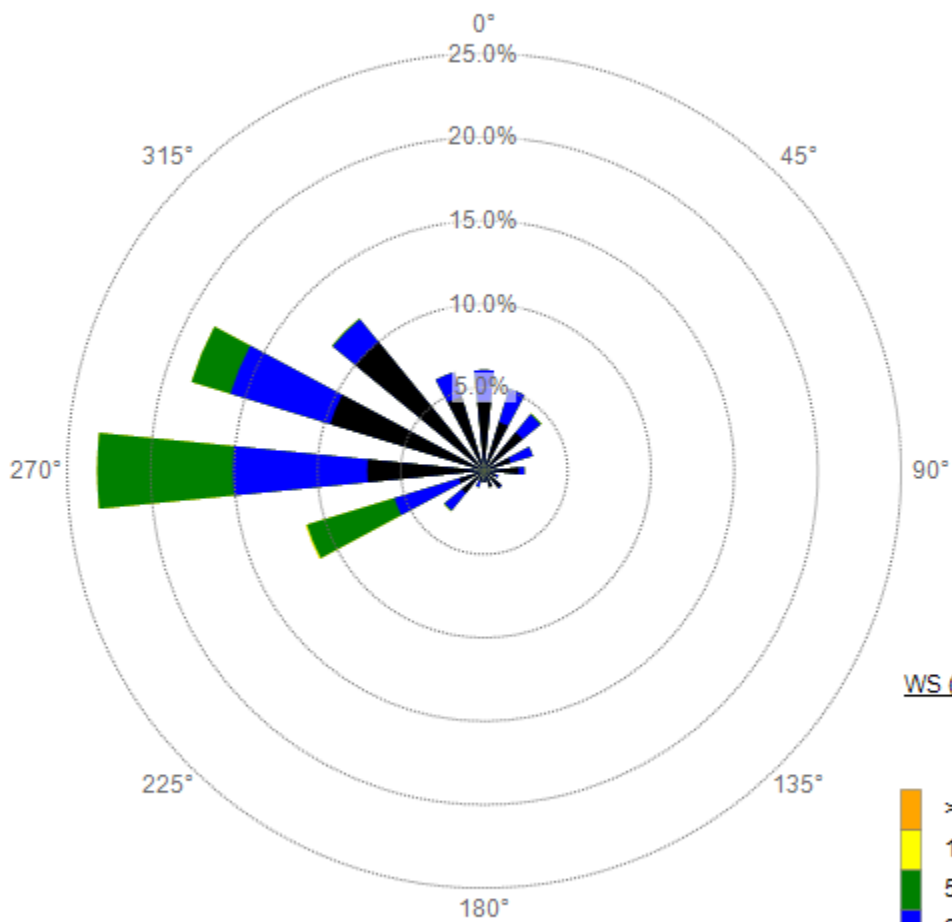

WS

70112 - CMPT

11/19/2020 - 11/19/2020

1440 1 Min values

WS (MPH)