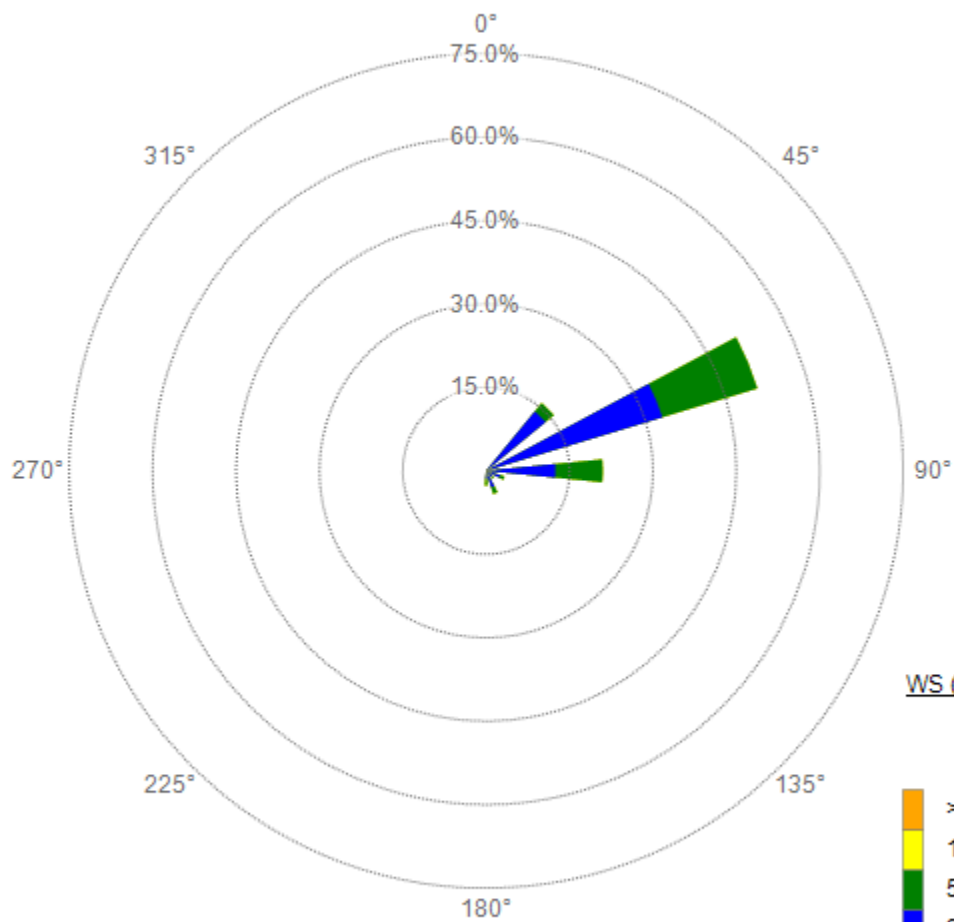

WS

70112 - CMPT

4/9/2020 - 4/9/2020

1440 1 Min values

WS (MPH)