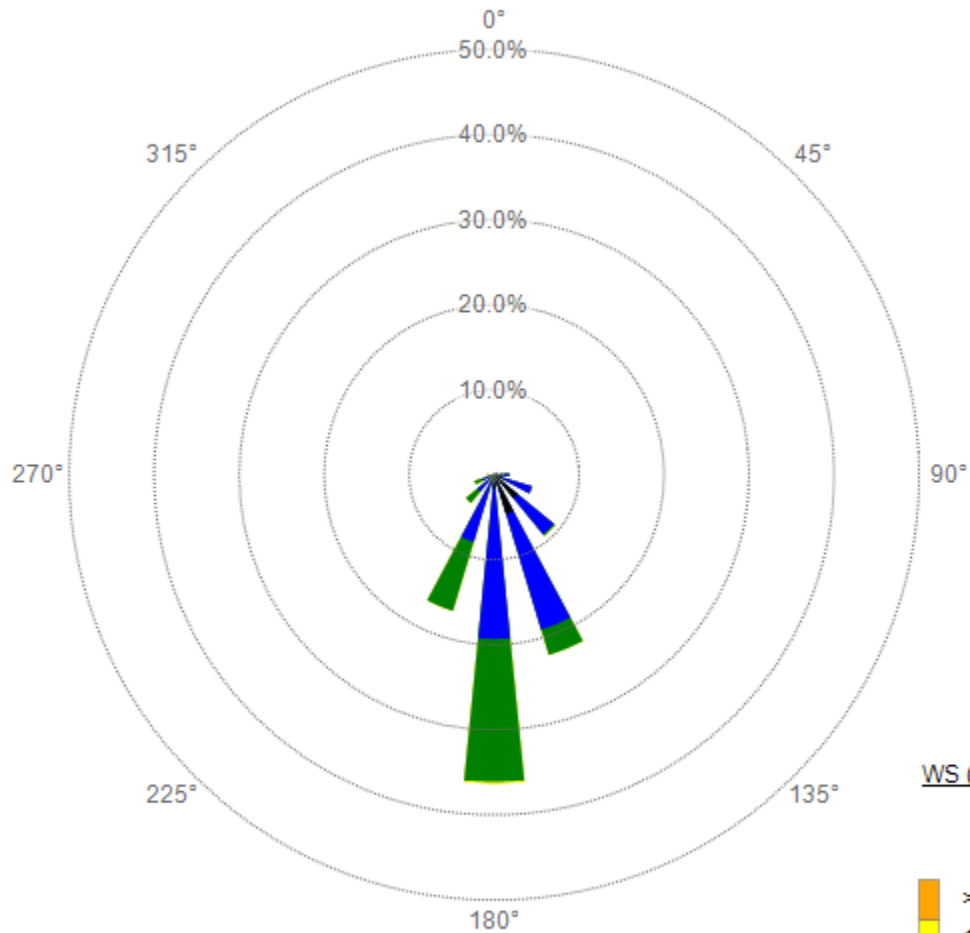

WS

70112 - CMPT

4/27/2020 - 4/27/2020

1440 1 Min values

WS (MPH)