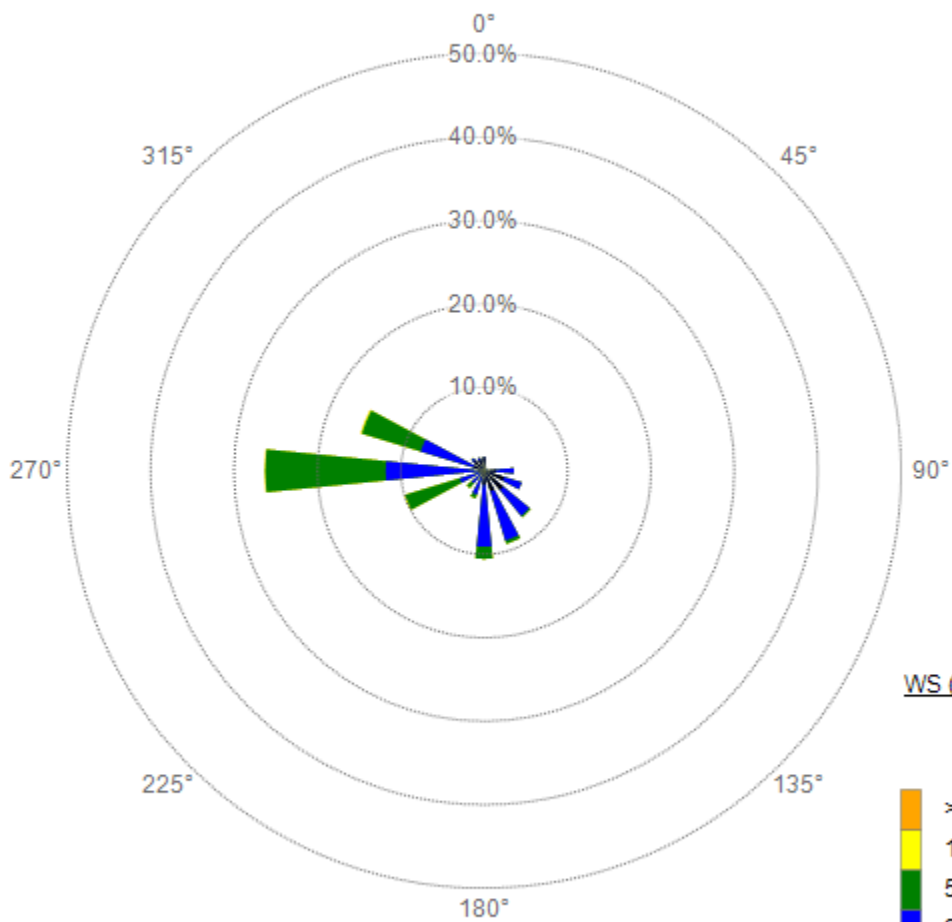

WS

70112 - CMPT

7/4/2018 - 7/4/2018

1440 1 Min values

WS (MPH)