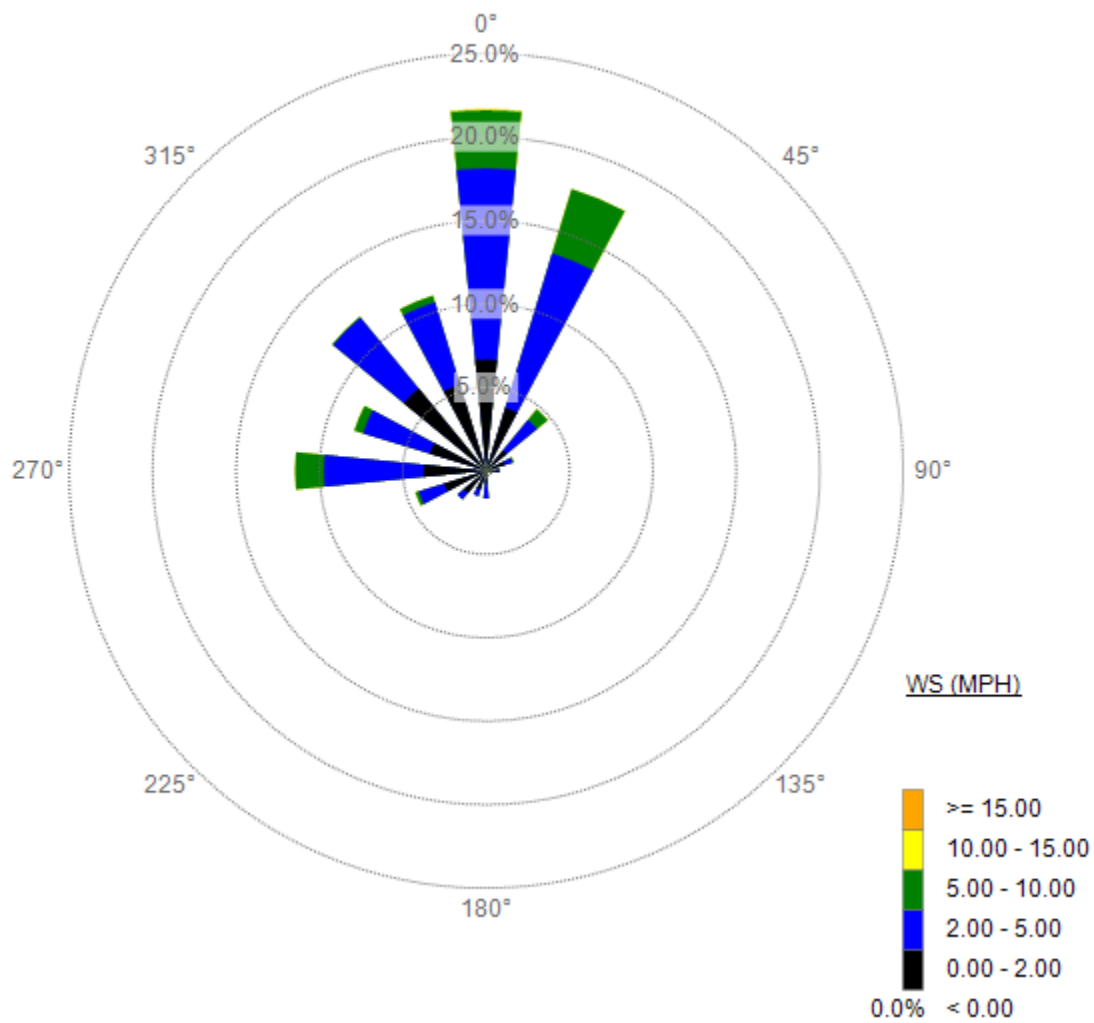

WS

70112 - CMPT

2/27/2020 - 2/27/2020

1440 1 Min values