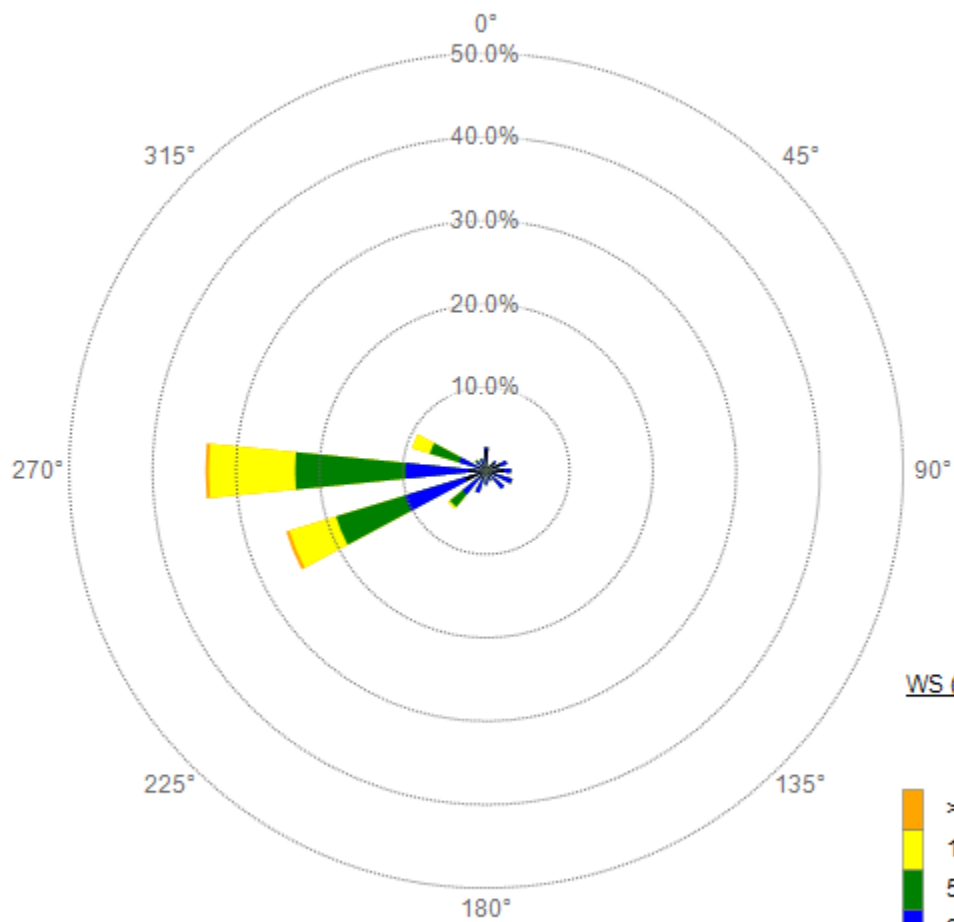

WS

70112 - CMPT

5/19/2020 - 5/19/2020

1440 1 Min values

WS (MPH)