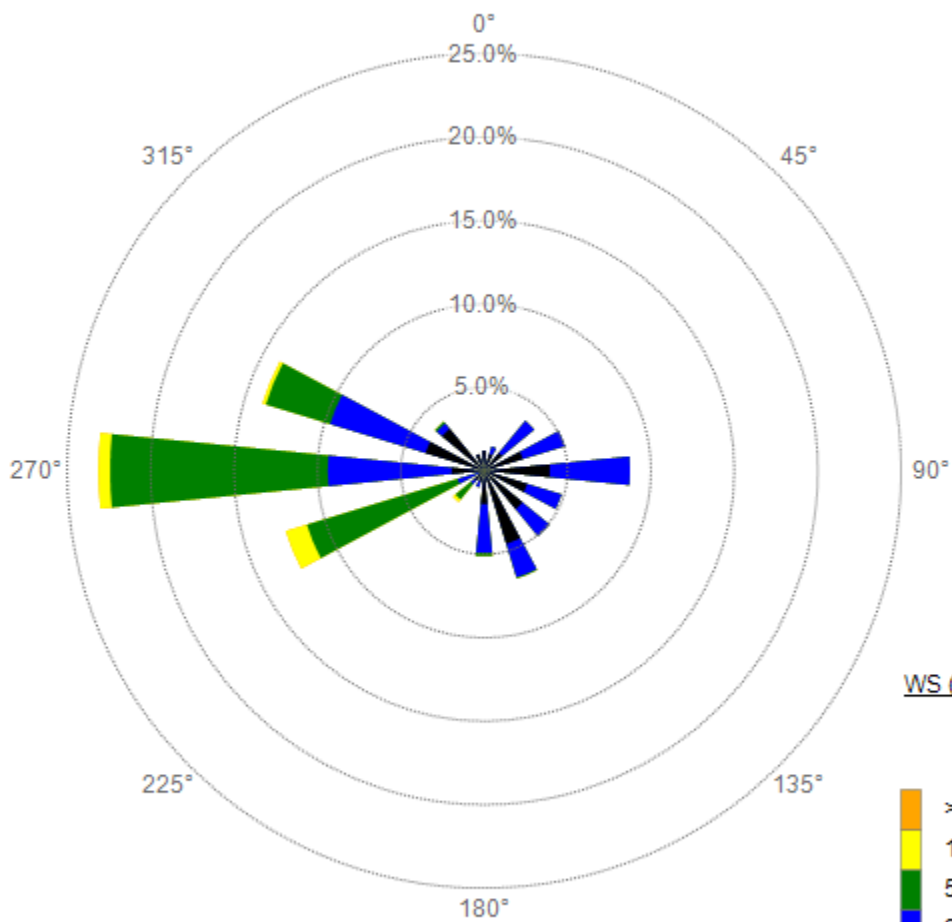

WS (MPH)

WS

70112 - CMPT

4/13/2020 - 4/13/2020

1440 1 Min values

WS (MPH)

WS

70112 - CMPT