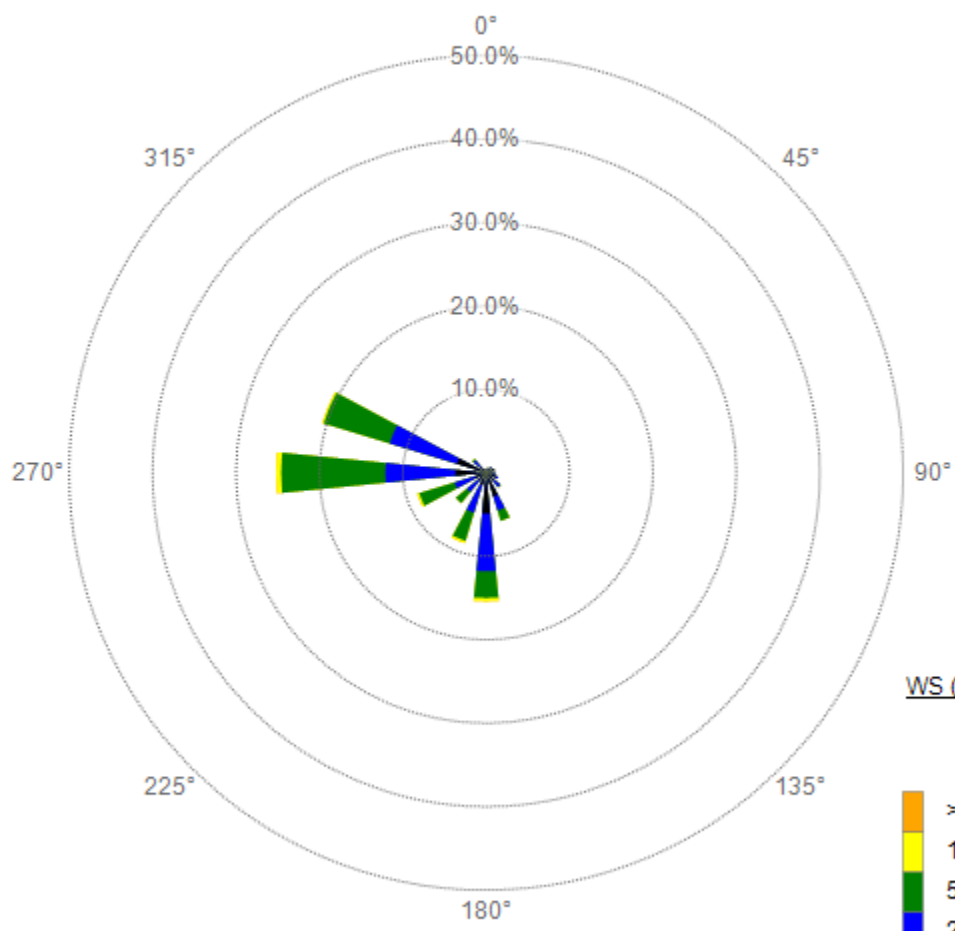

7/19/2018 - 7/19/2018

1440 1 Min values

WS (MPH)

WS

70112 - CMPT

7/16/2018 - 7/16/2018

1440 1 Min values

Note: On 7/12/18, the wind sensor was moved from a height of ~22 ft to ~33 ft.