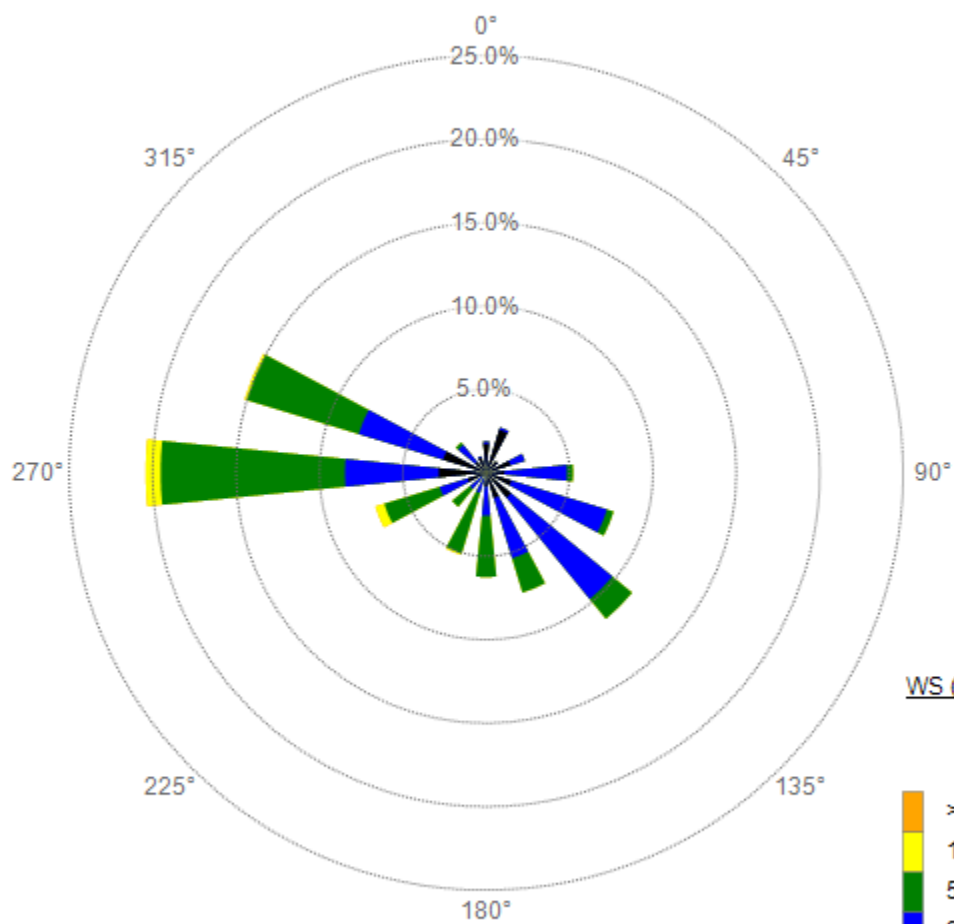

WS

70112 - CMPT

6/14/2020 - 6/14/2020

1440 1 Min values

WS (MPH)