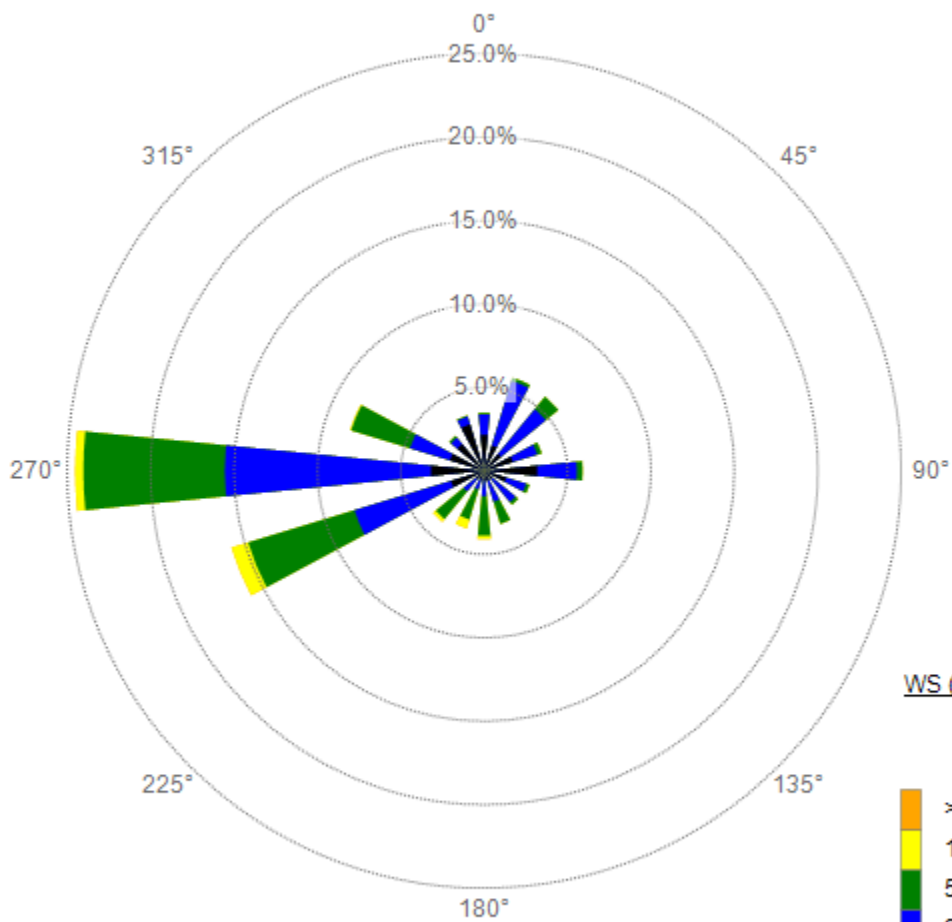

WS

70112 - CMPT

5/27/2019 - 5/27/2019

1440 1 Min values