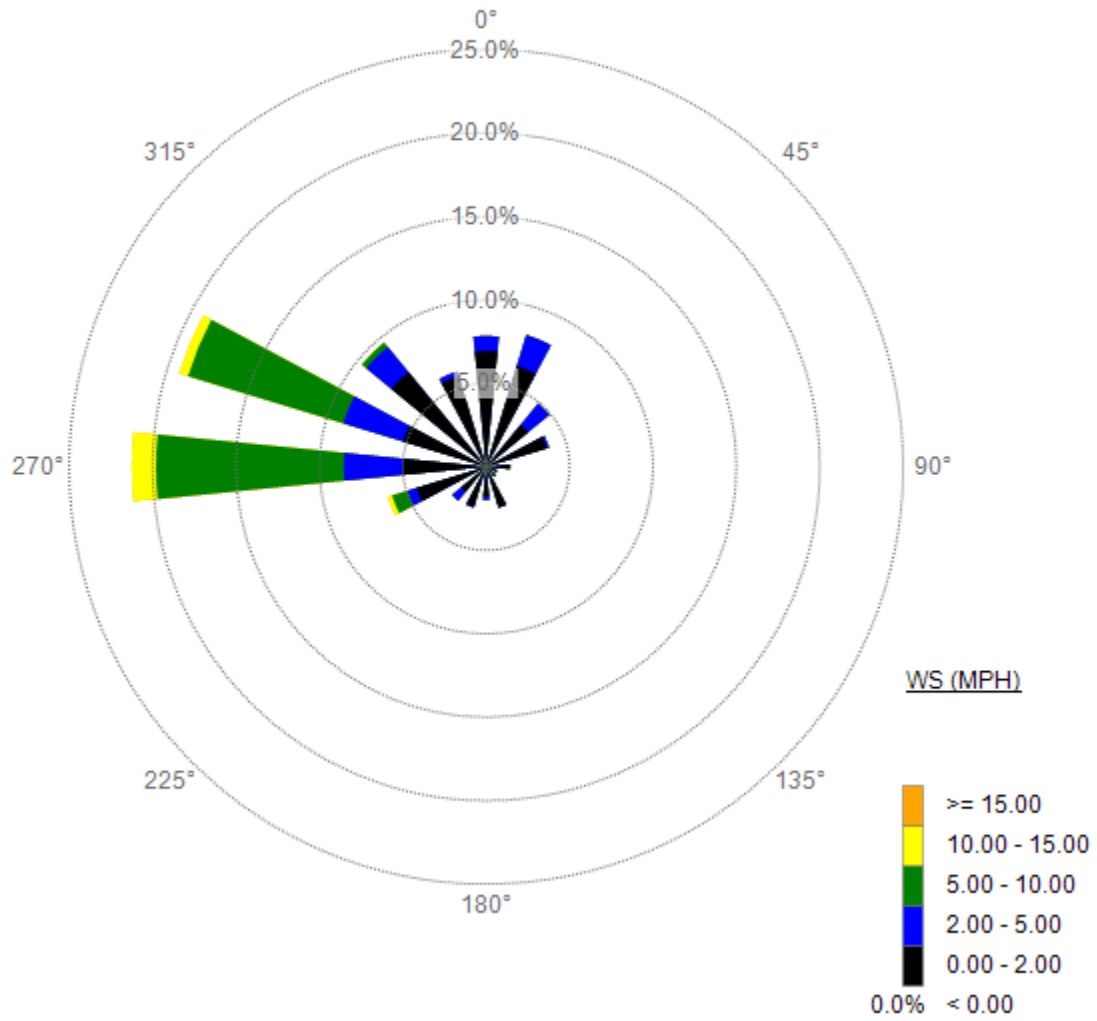

WS

70112 - CMPT

9/30/2020 - 9/30/2020

1440 1 Min values