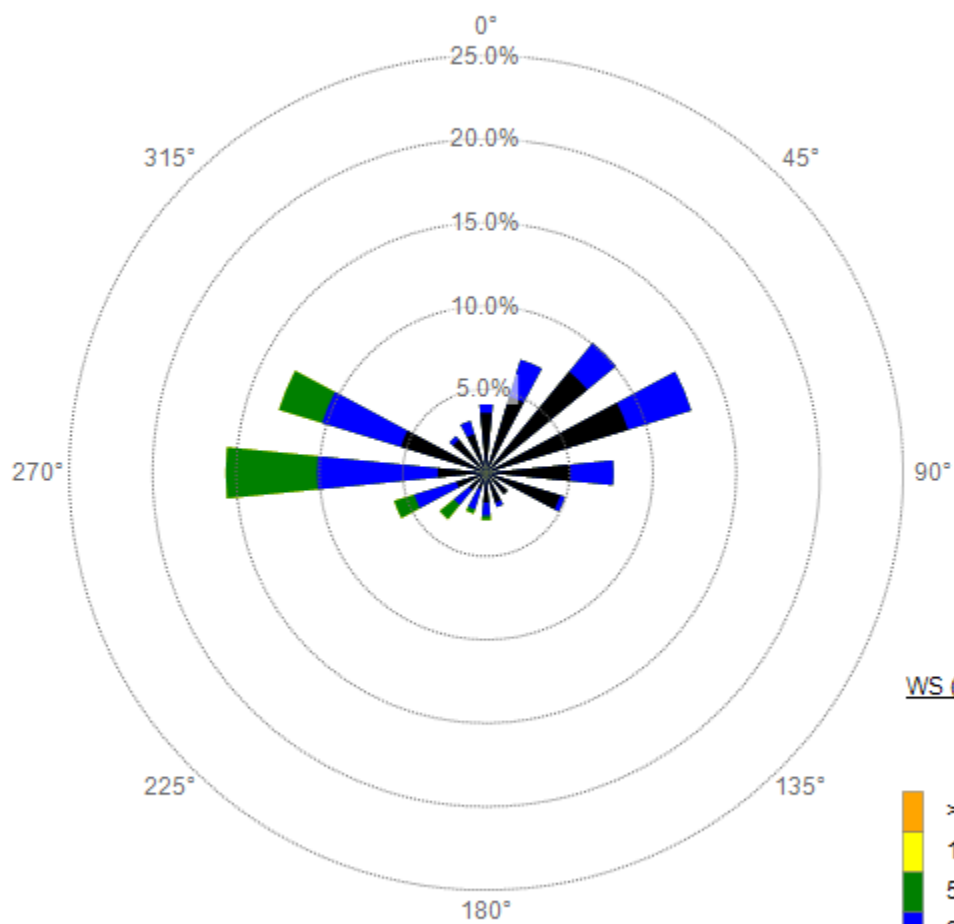

WS

70112 - CMPT

1/10/2019 - 1/10/2019

1440 1 Min values

WS (MPH)