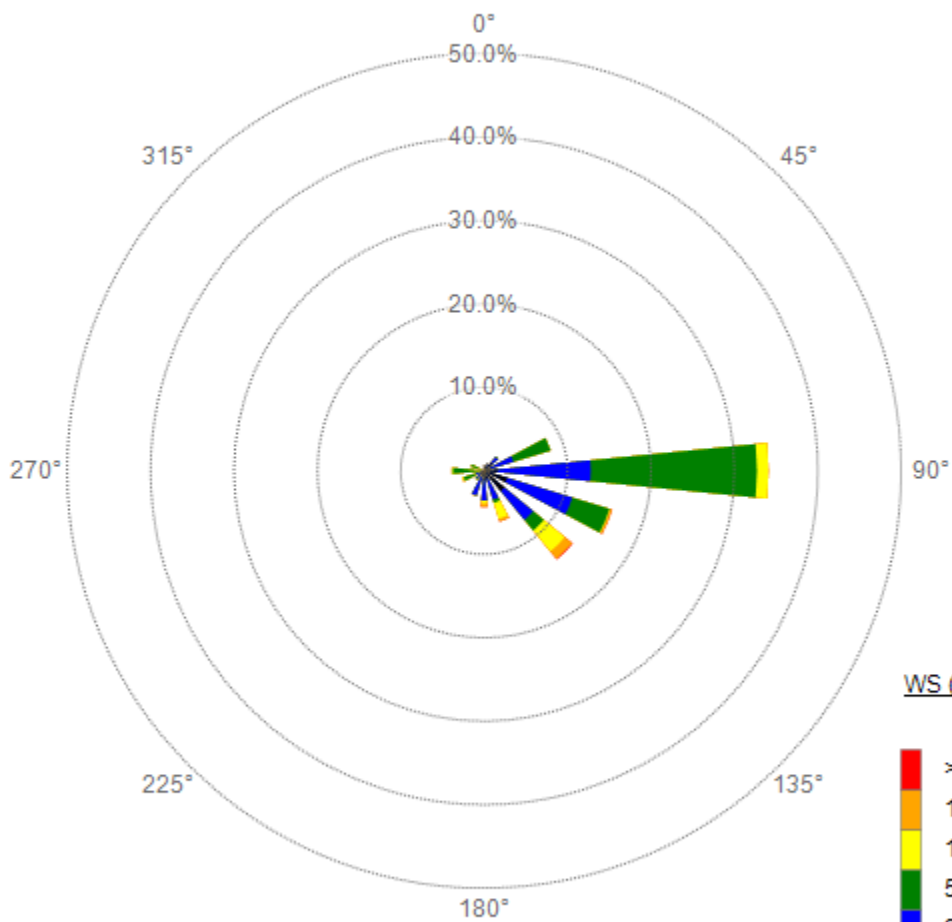

WS

70112 - CMPT

2/2/2019 - 2/2/2019

1440 1 Min values

WS (MPH)