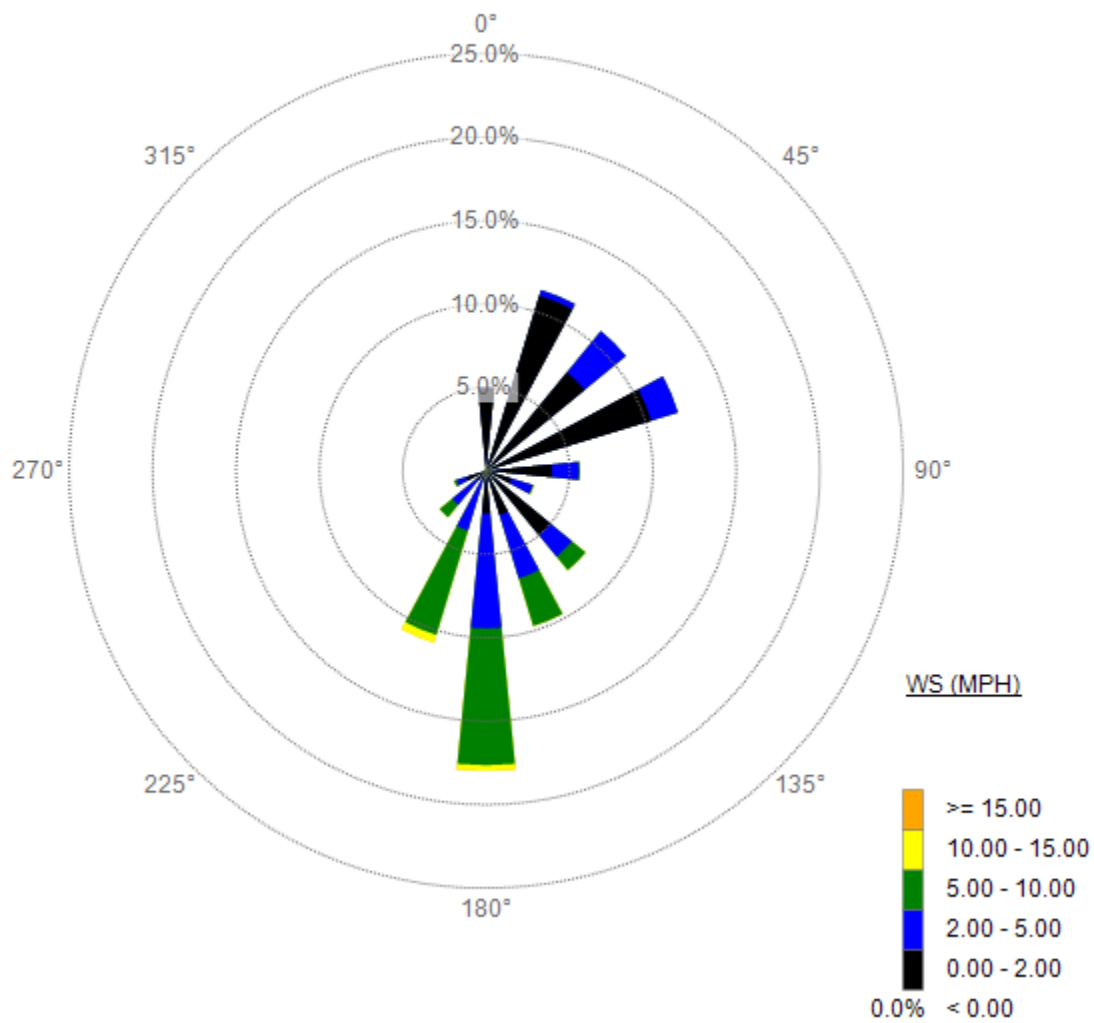

WS

70112 - CMPT

2/28/2018 - 2/28/2018

1440 1 Min values