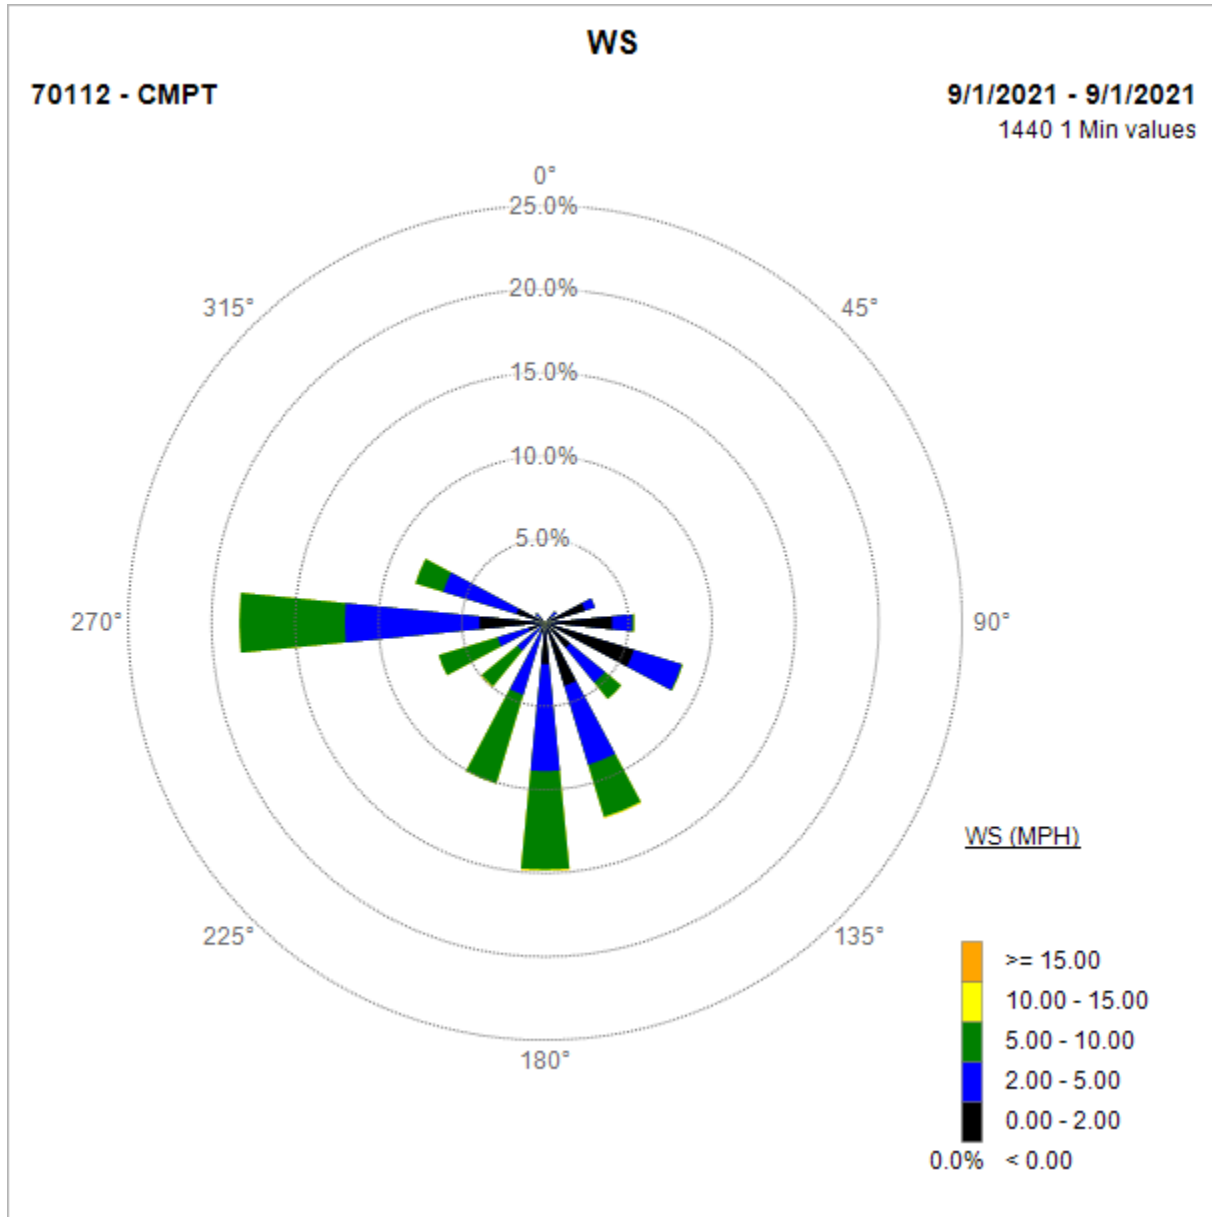

Paramount sampling days wind roses. Wind data is collected from Compton air monitoring station.

Paramount sampling days wind roses. Wind data is collected from Compton air monitoring station.

Paramount sampling days wind roses. Wind data is collected from Compton air monitoring station.