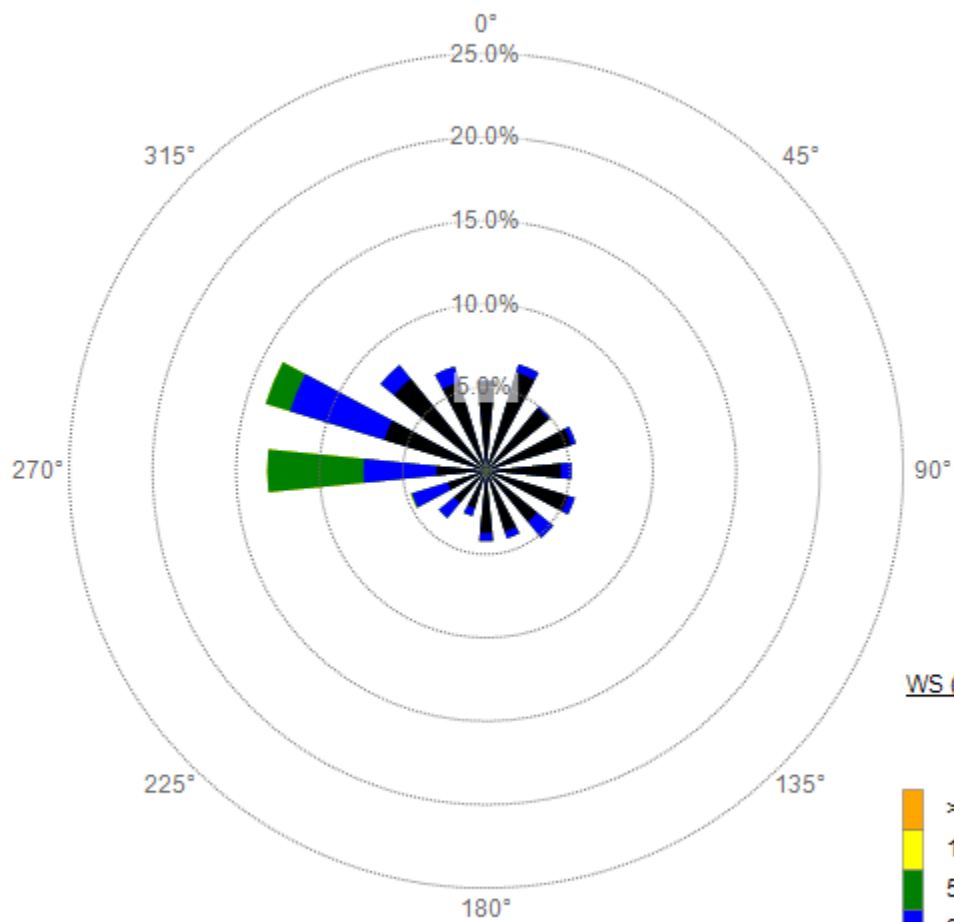

WS

70112 - CMPT

12/22/2018 - 12/22/2018

1440 1 Min values