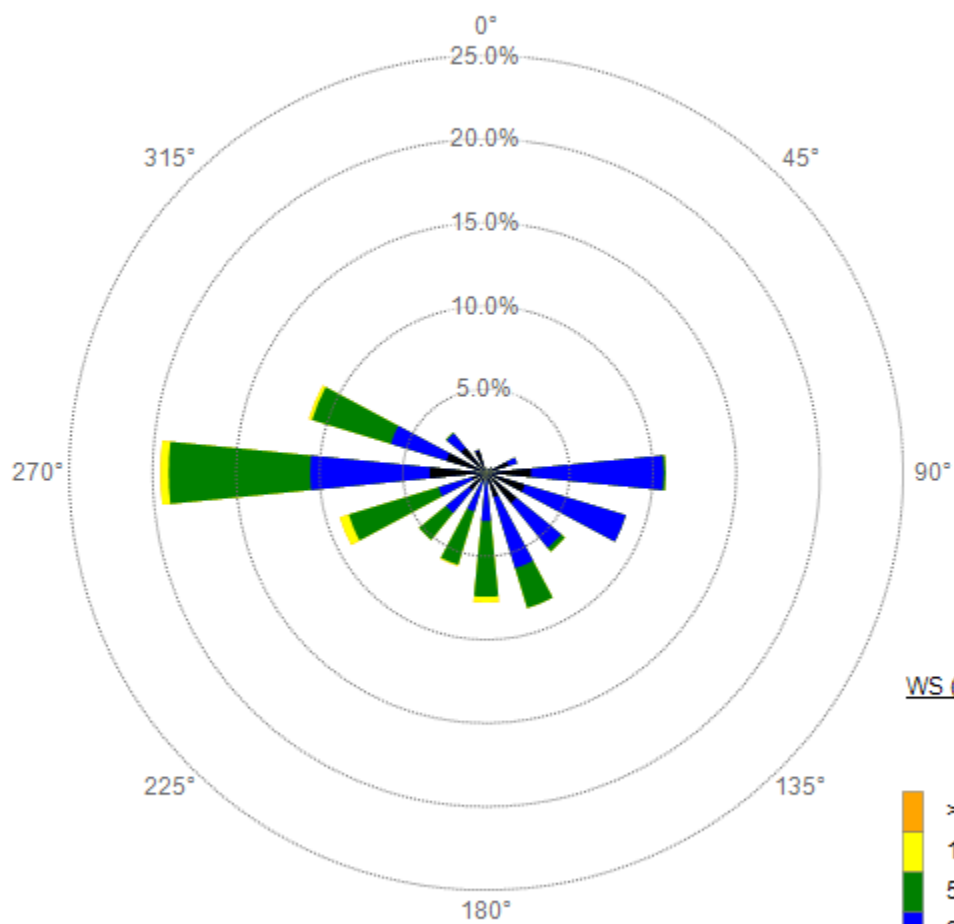

WS

70112 - CMPT

5/15/2020 - 5/15/2020

1440 1 Min values

WS (MPH)