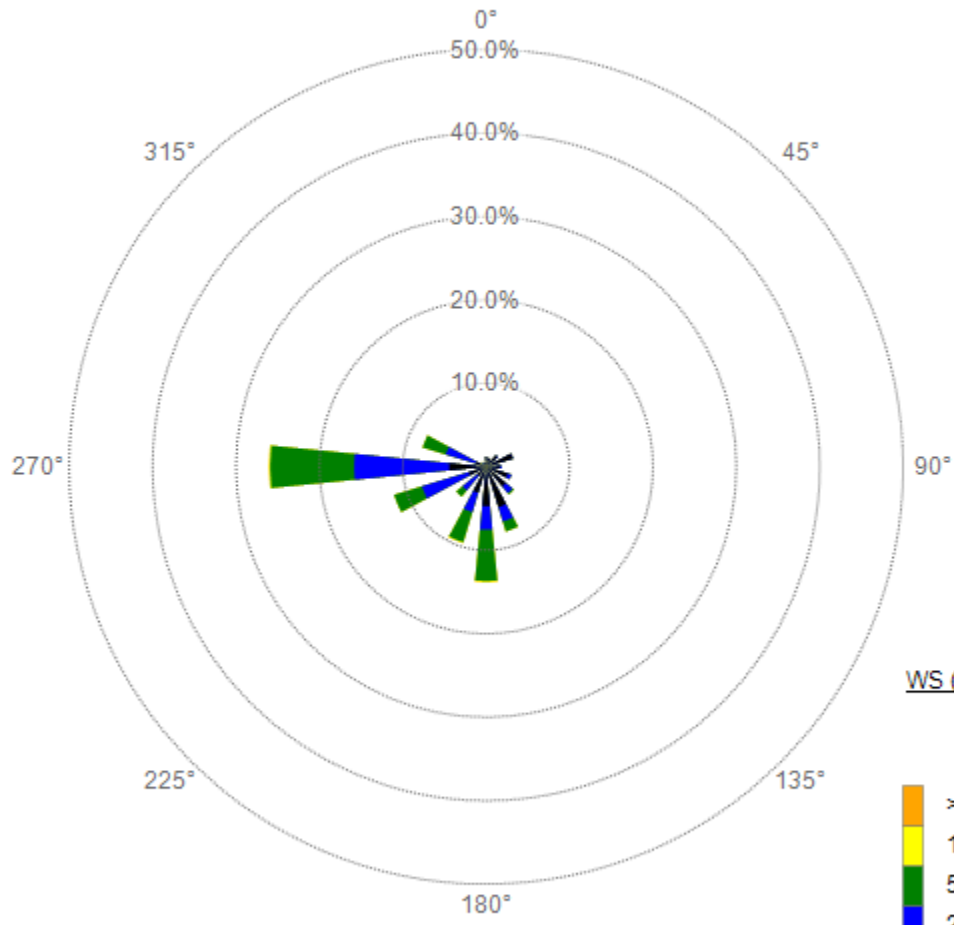

WS

70112 - CMPT

6/11/2020 - 6/11/2020

1440 1 Min values

WS (MPH)