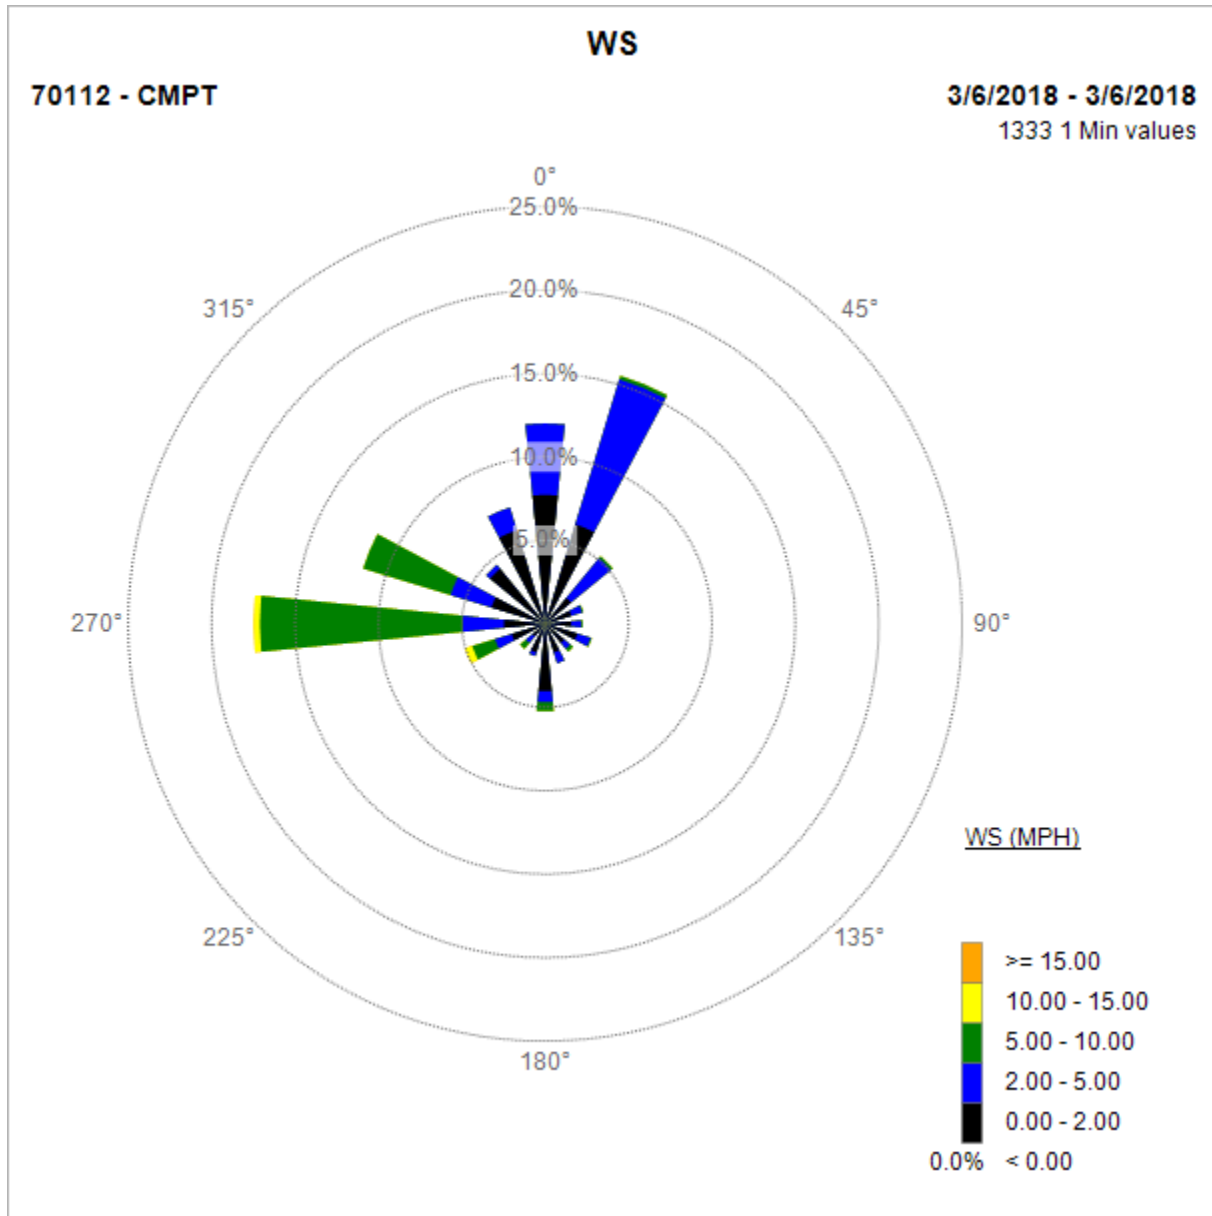

WS

70112 - CMPT

3/9/2018 - 3/9/2018

1440 1 Min values

WS (MPH)

*****Data missing from 0947-1133 03/06/18*****

WS

70112 - CMPT