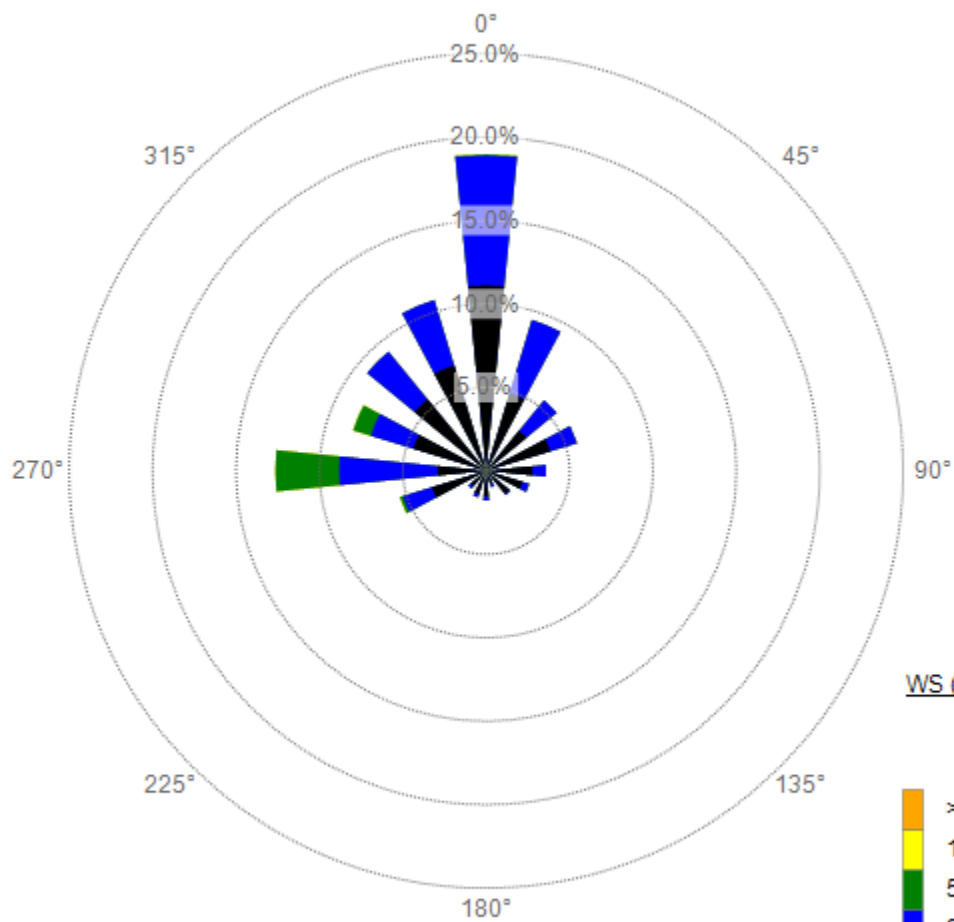

WS

70112 - CMPT

1/3/2019 - 1/3/2019

1440 1 Min values

WS (MPH)