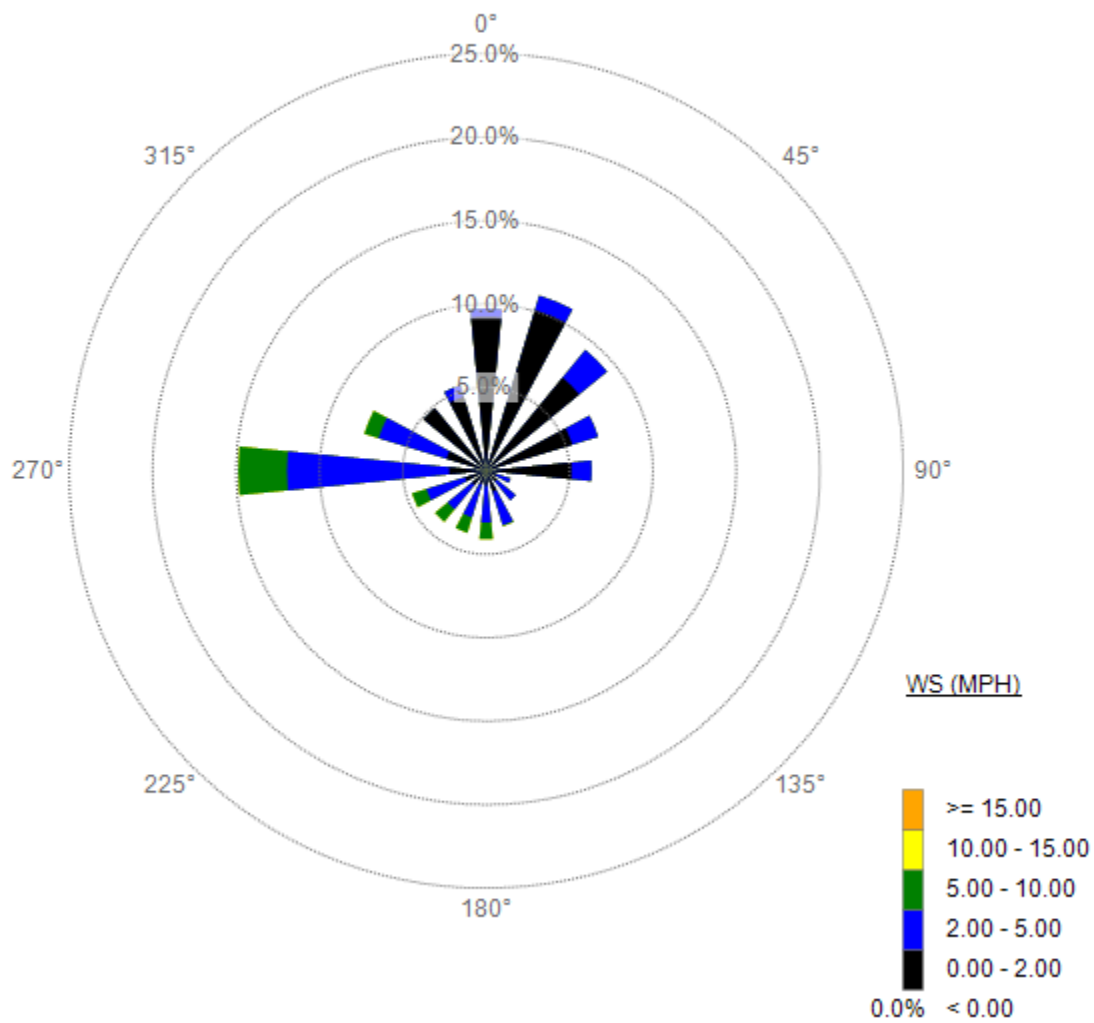

WS

70112 - CMPT

11/11/2020 - 11/11/2020

1440 1 Min values