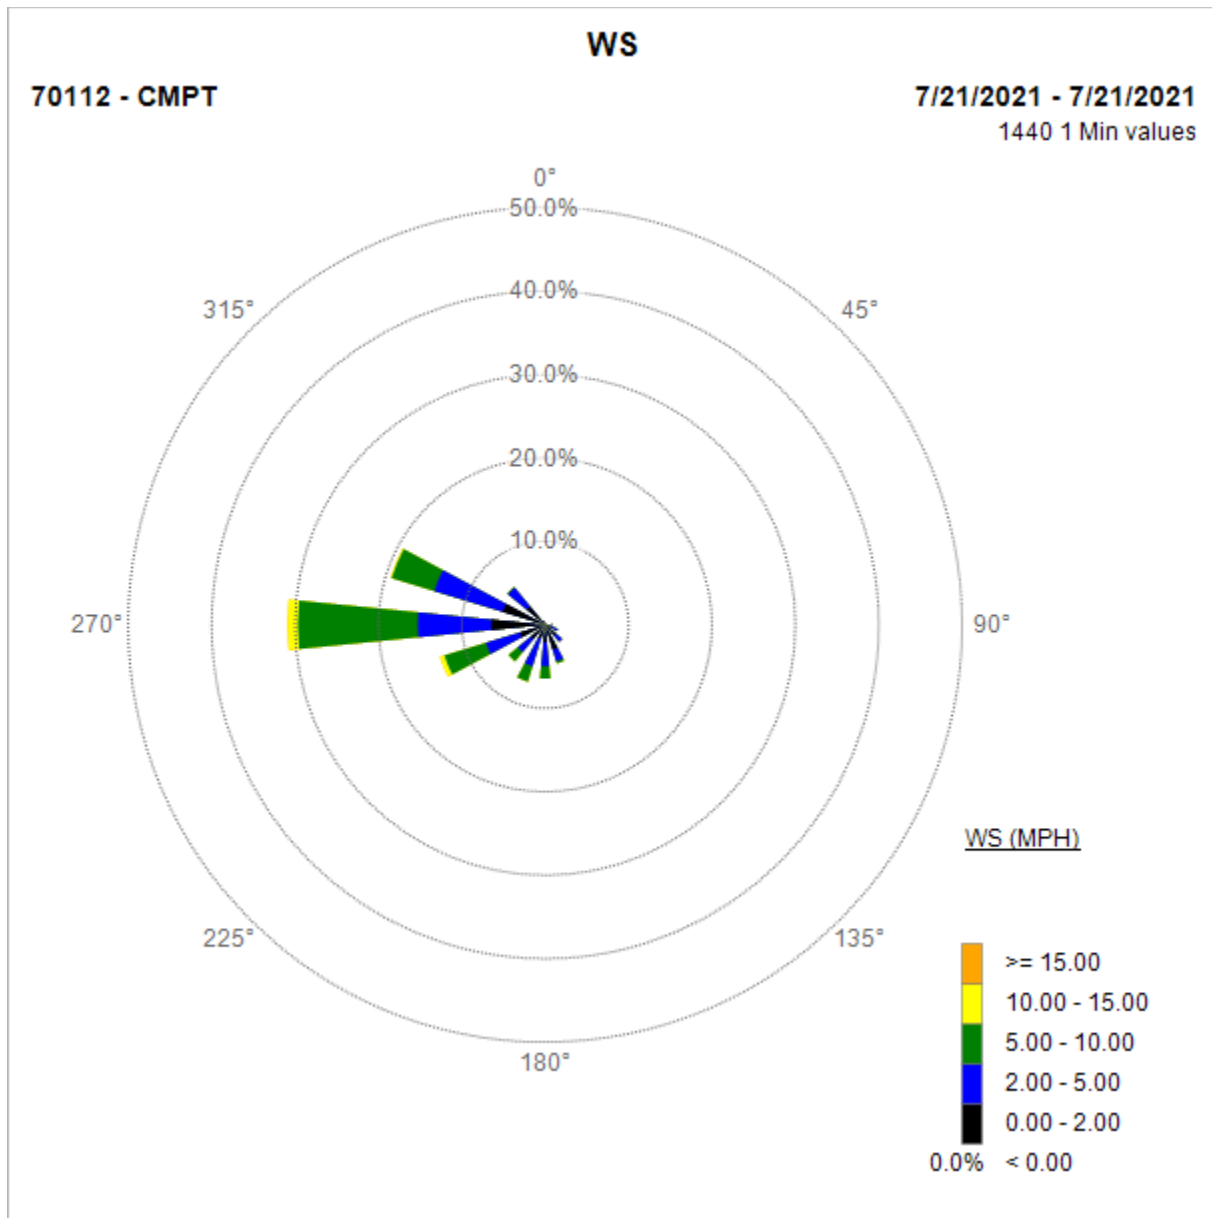

Paramount sampling days wind roses. Wind data is collected from Compton air monitoring station.