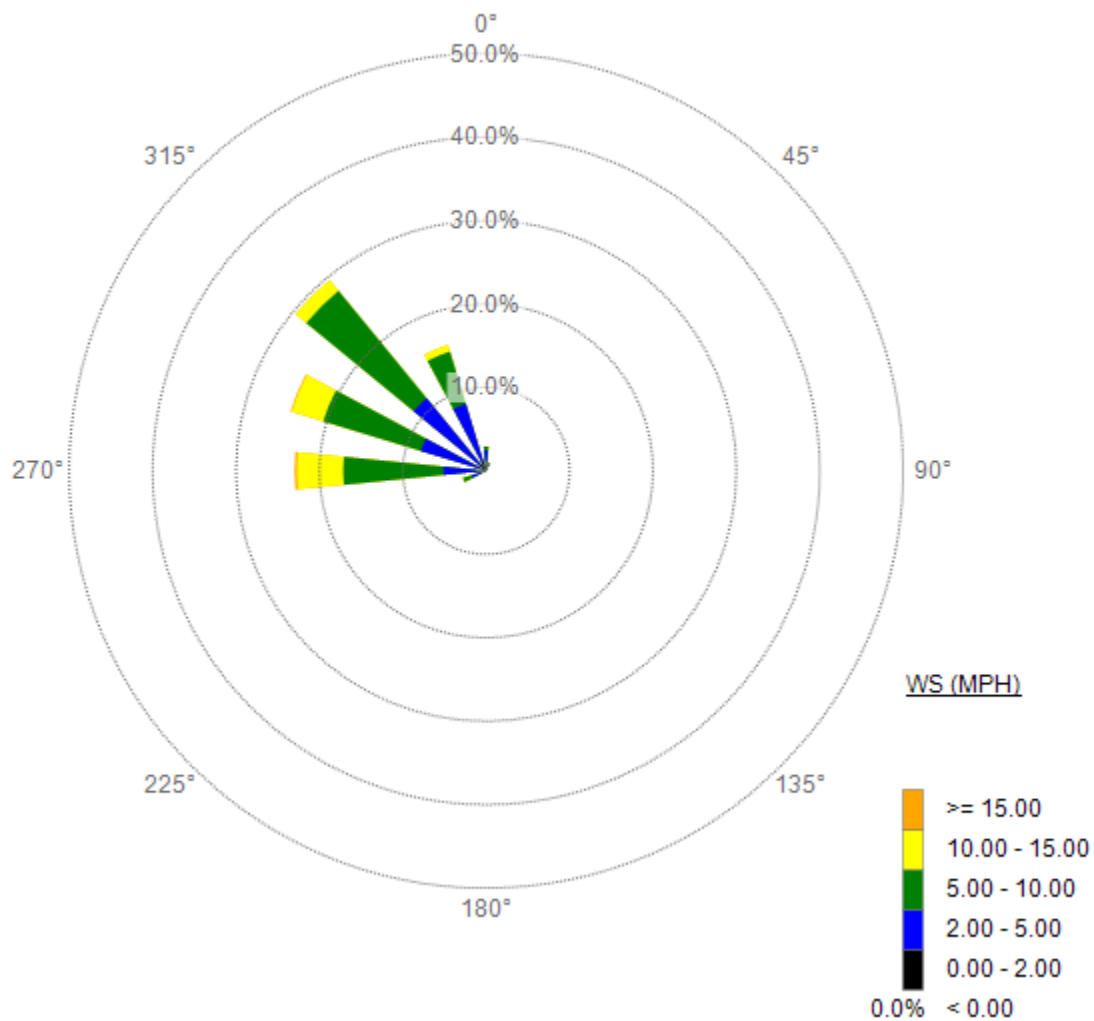

WS

70112 - CMPT

12/25/2018 - 12/25/2018

1440 1 Min values