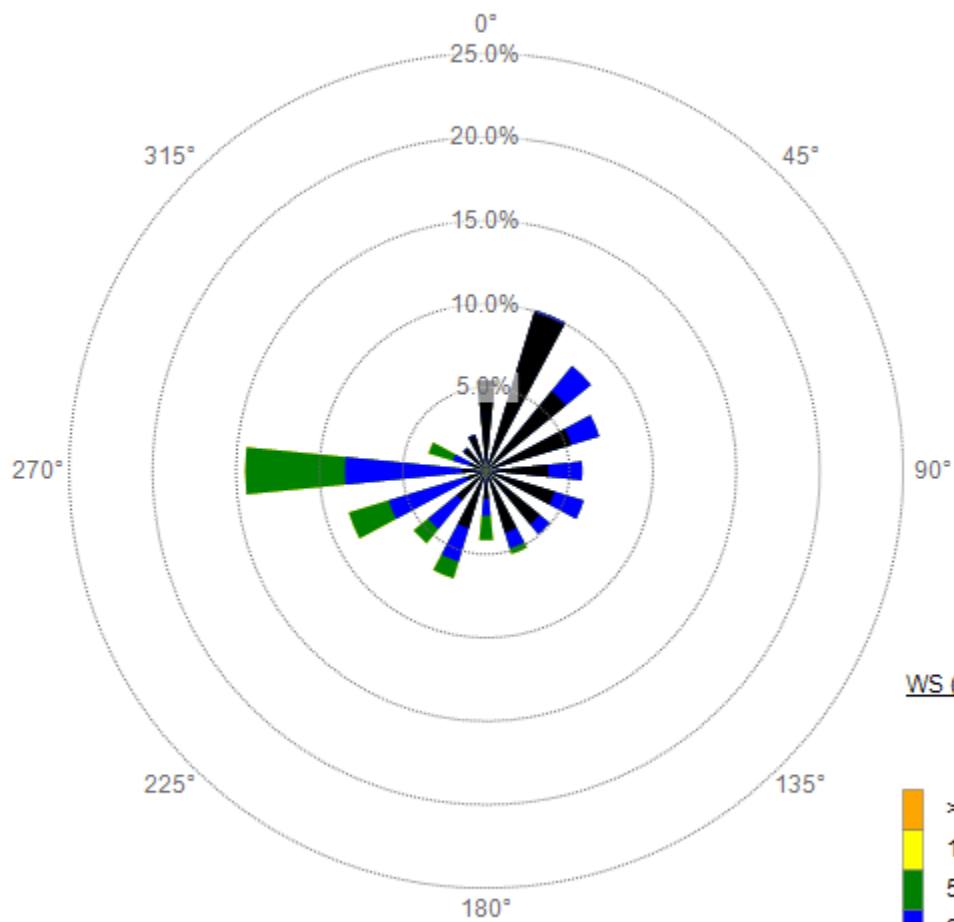

WS

70112 - CMPT

11/13/2020 - 11/13/2020

1440 1 Min values