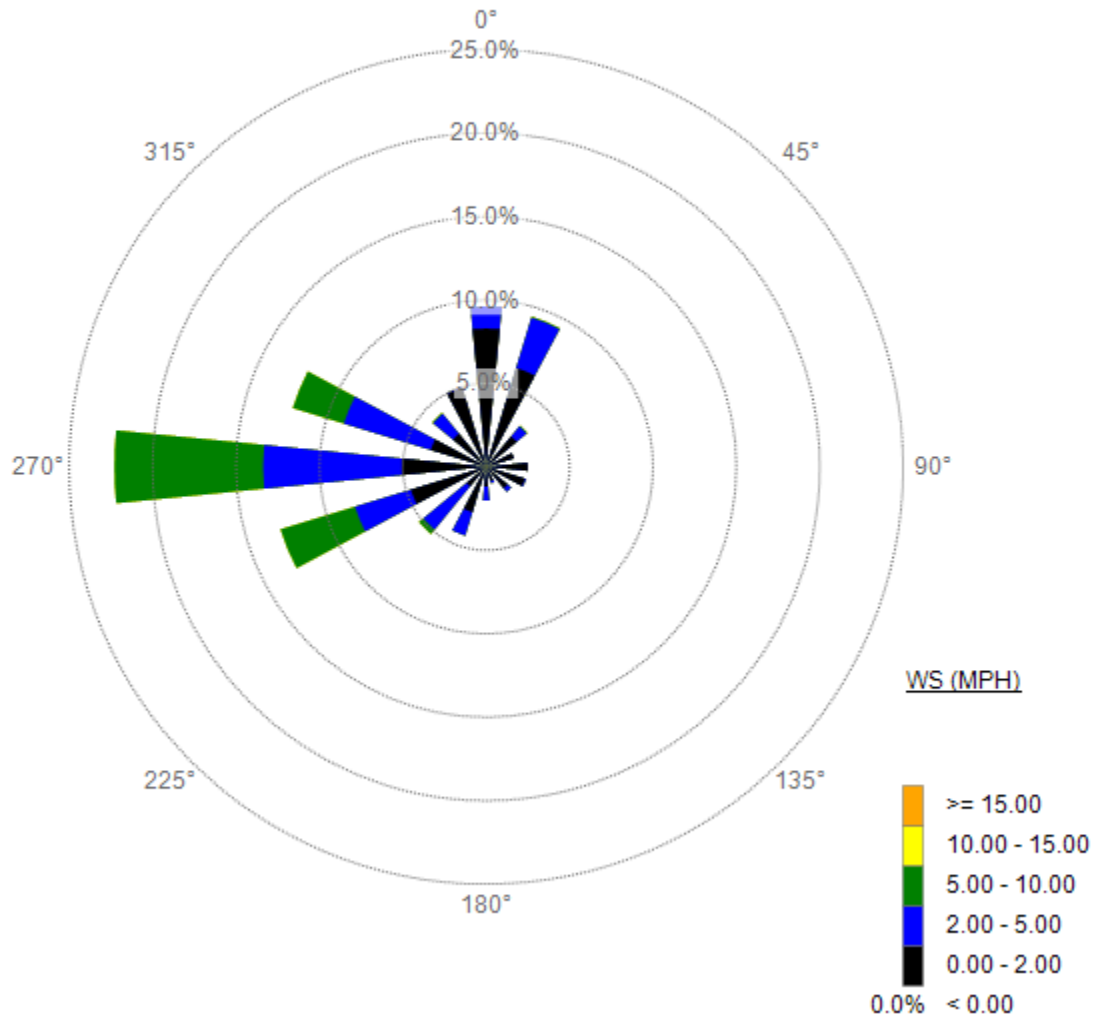

WS

70112 - CMPT

10/15/2020 - 10/15/2020

1436 1 Min values