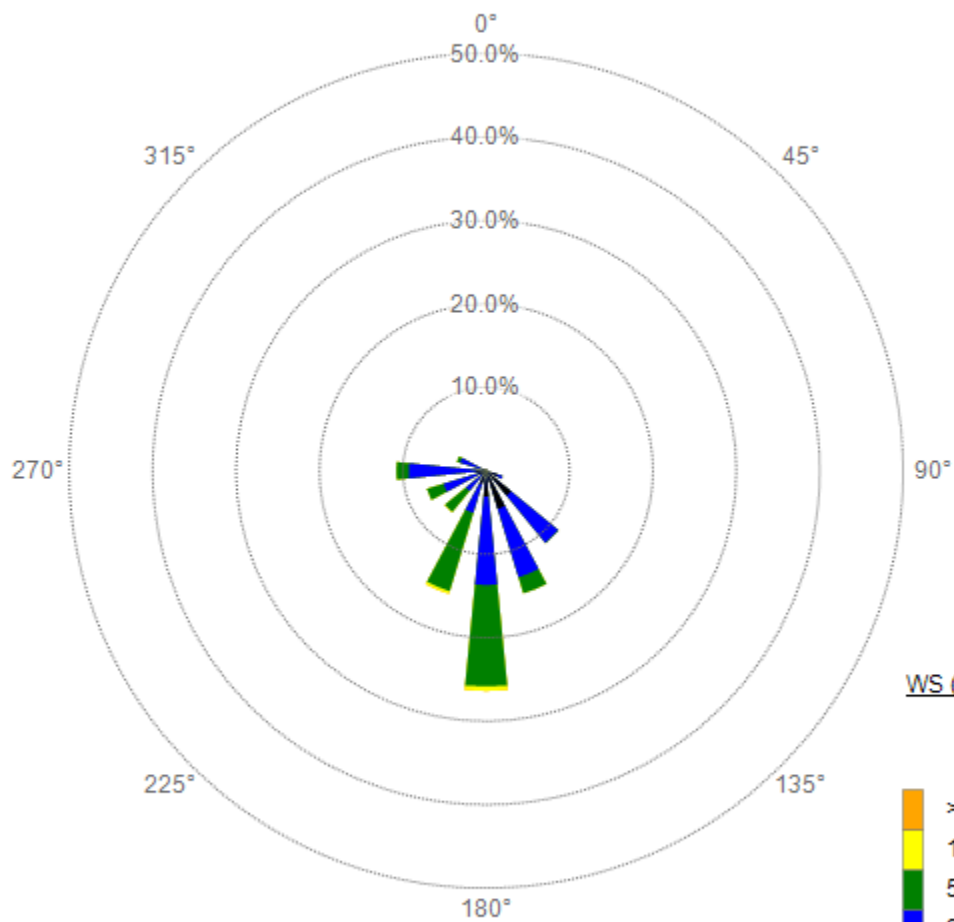

WS

70112 - CMPT

7/10/2018 - 7/10/2018

1440 1 Min values

WS (MPH)