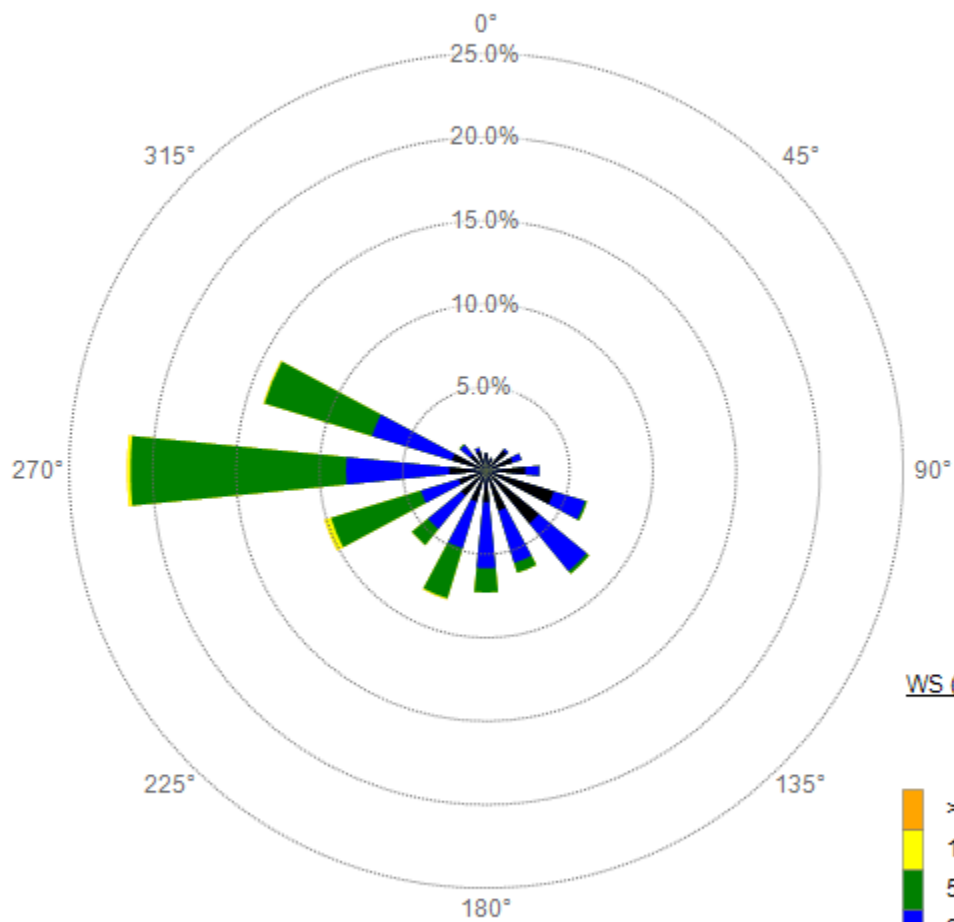

WS (MPH)

WS

70112 - CMPT

5/30/2019 - 5/30/2019

1440 1 Min values

WS (MPH)

WS

70112 - CMPT