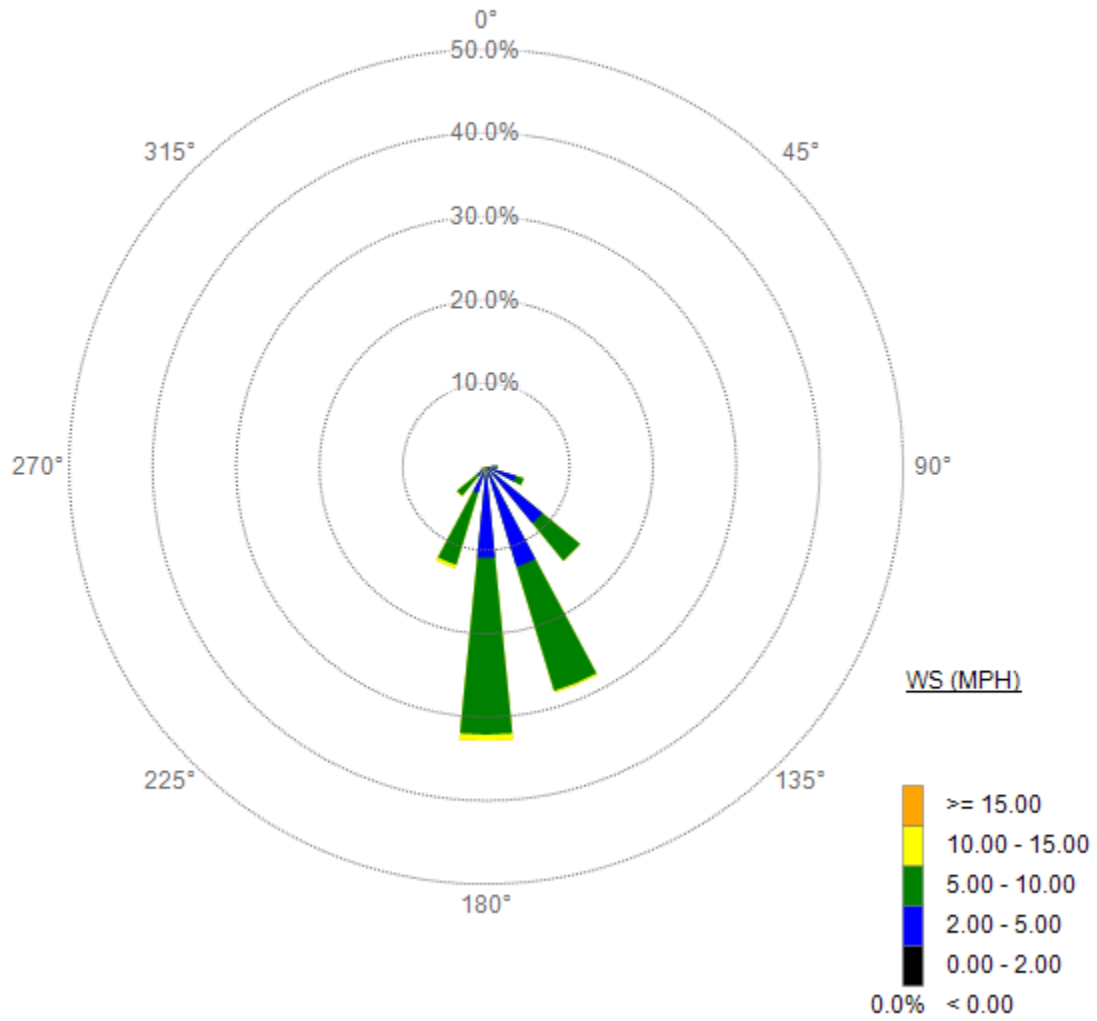

****6/19/20 Wind Roses is not available due to power outages at site.**

WS

70112 - CMPT

6/17/2020 - 6/17/2020

1440 1 Min values

WS

70112 - CMPT

6/14/2020 - 6/14/2020