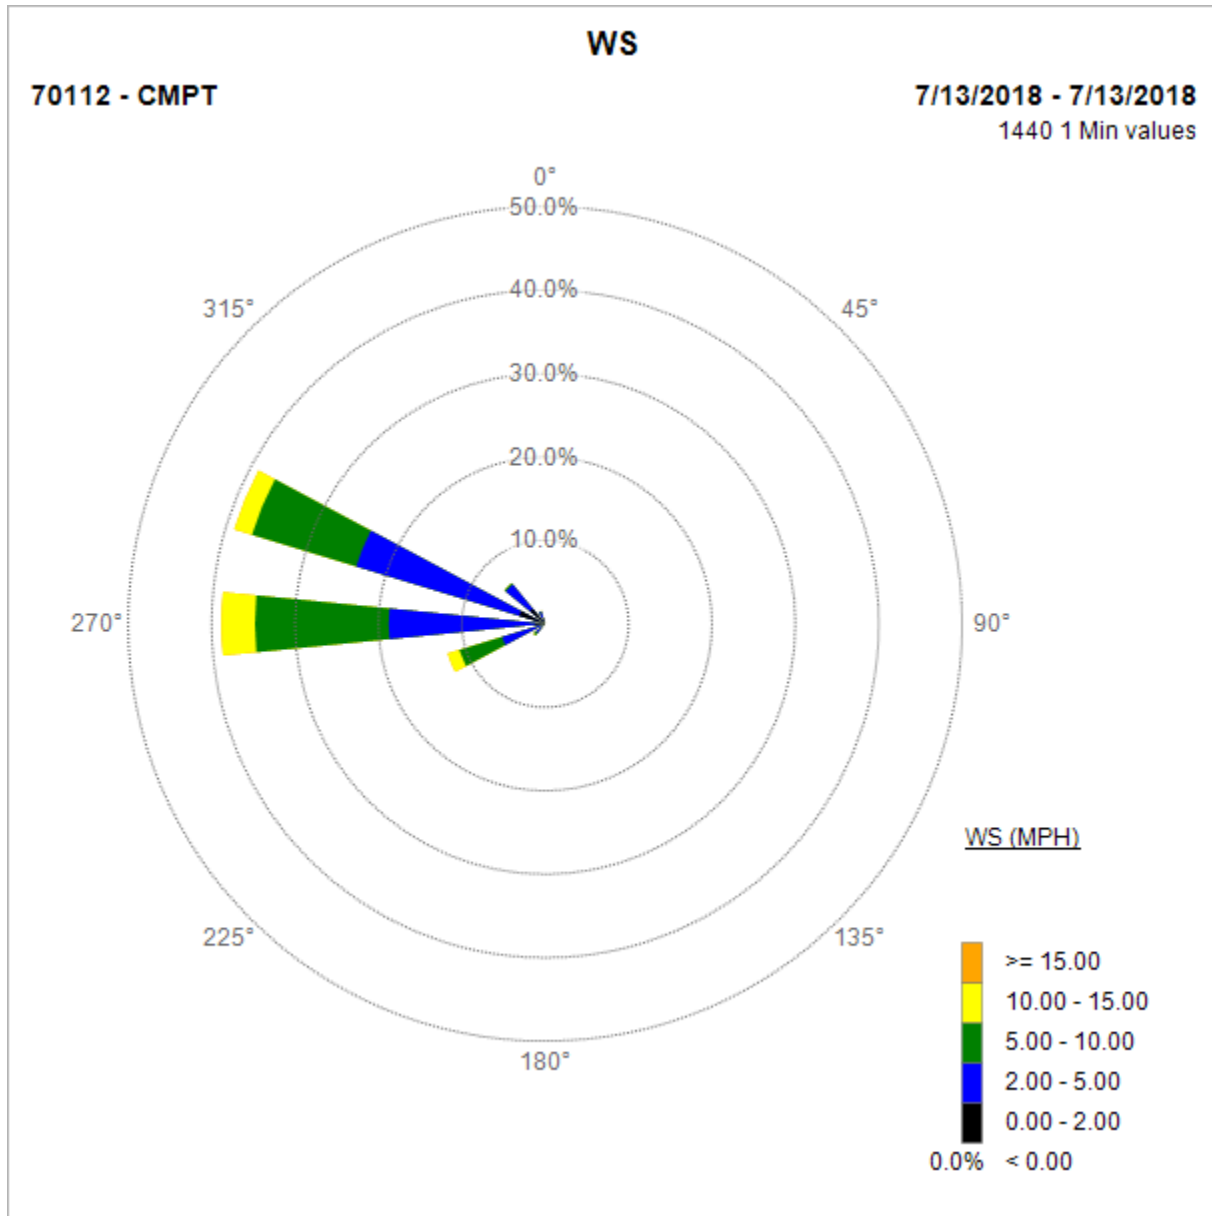

7/19/2018 - 7/19/2018

1440 1 Min values

WS (MPH)

WS

70112 - CMPT

7/16/2018 - 7/16/2018

1440 1 Min values

Note: On 7/12/18, the wind sensor was moved from a height of ~22 ft to ~33 ft.