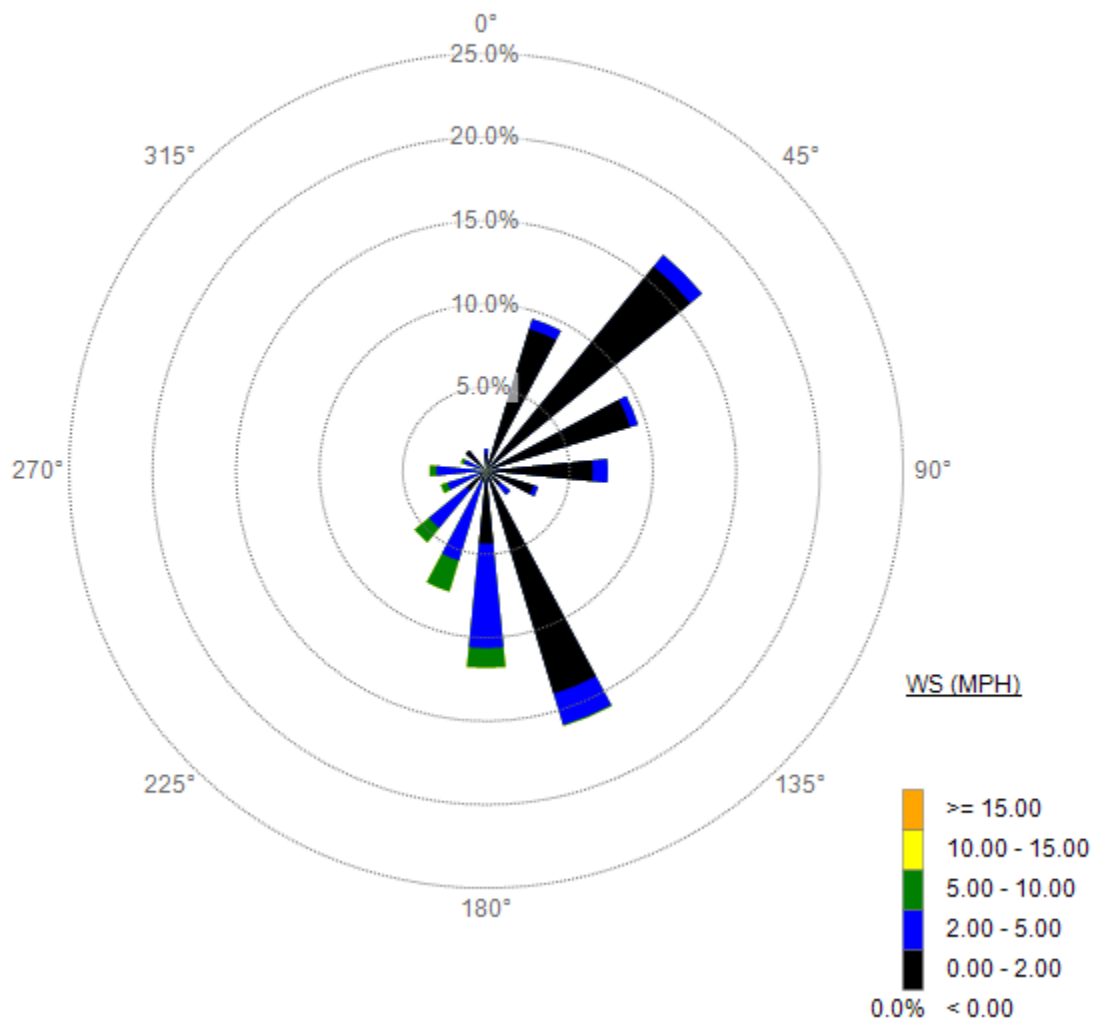

WS

70112 - CMPT

11/24/2017 - 11/24/2017

1440 1 Min values