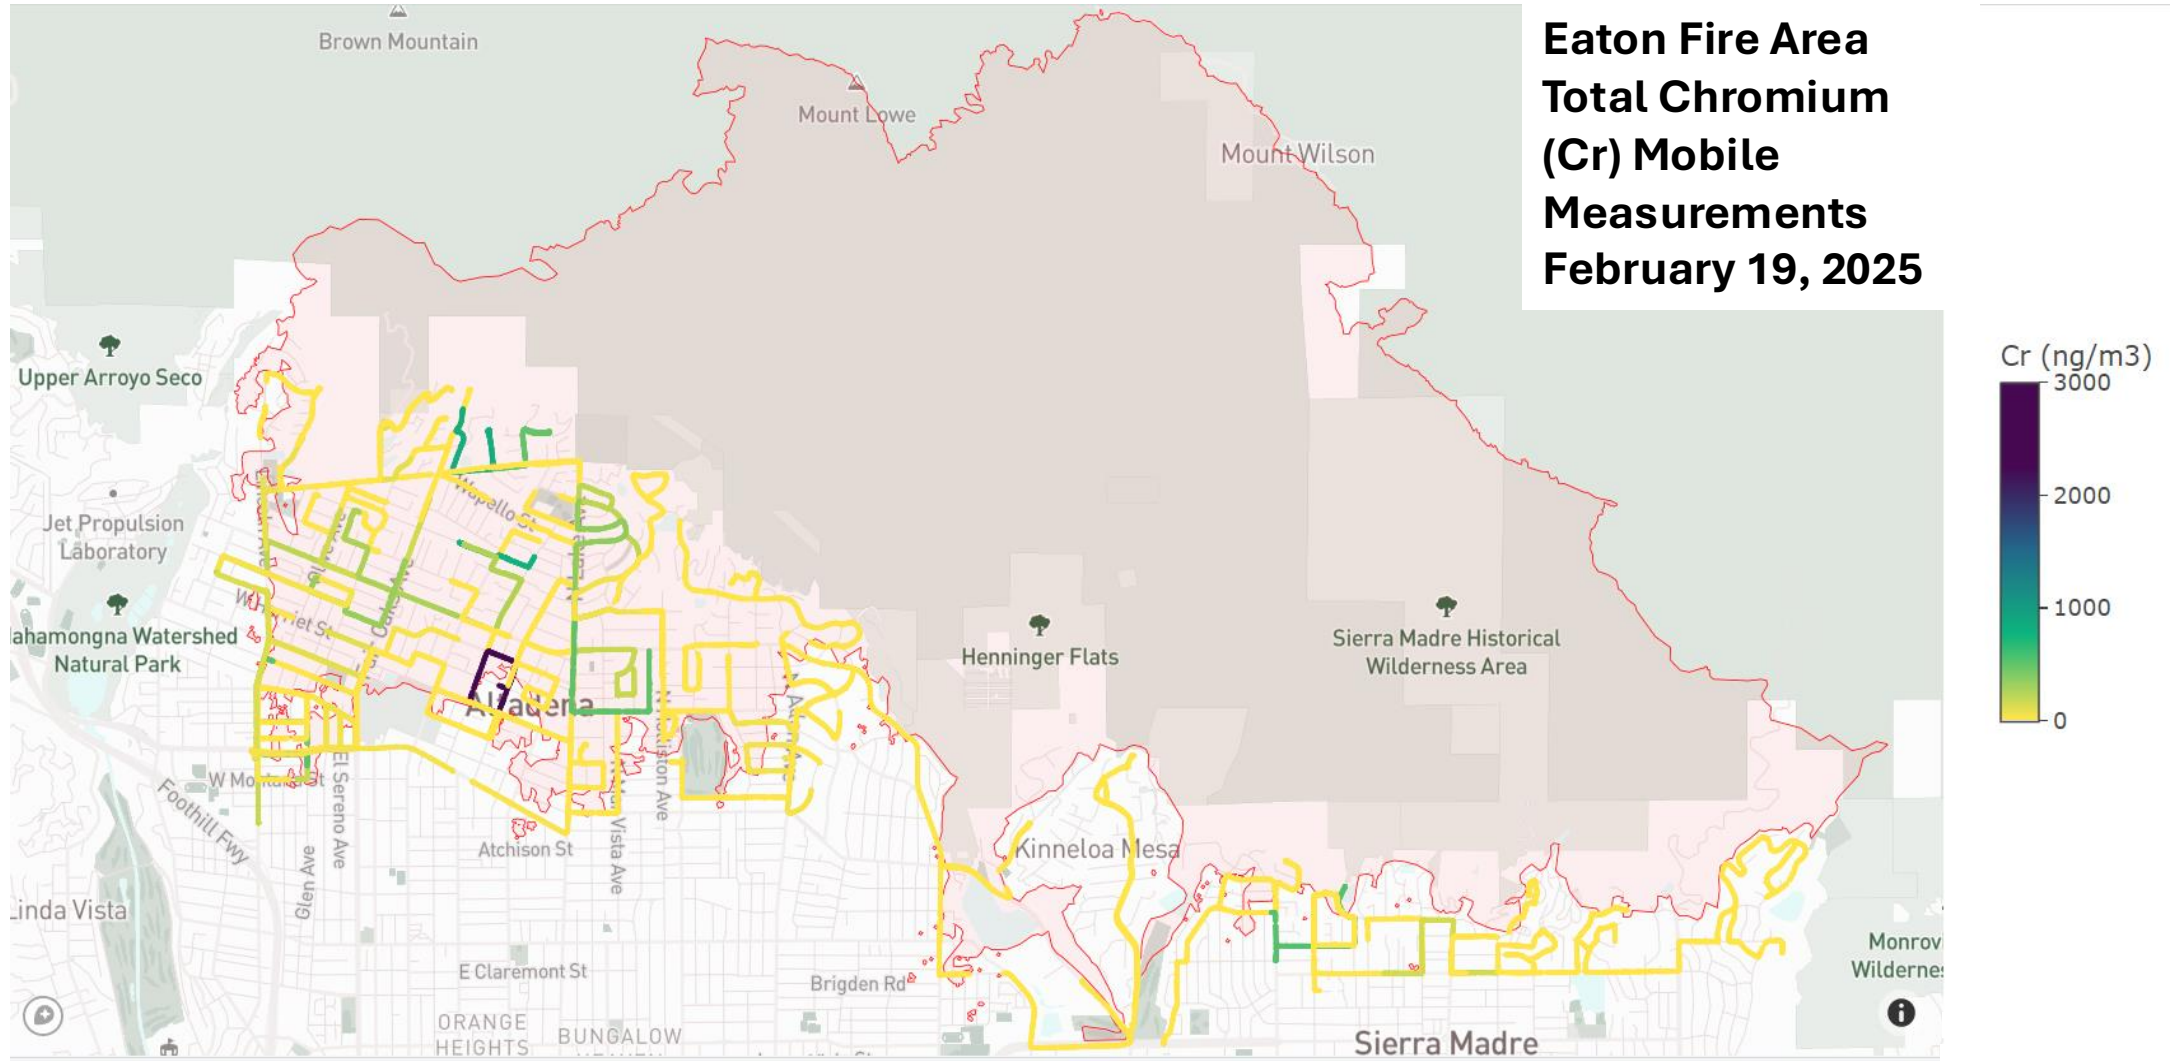

# Total Chromium

**Figure 7.** Map shows concentrations of Total Chromium (Cr) measured on February 19, 2025.